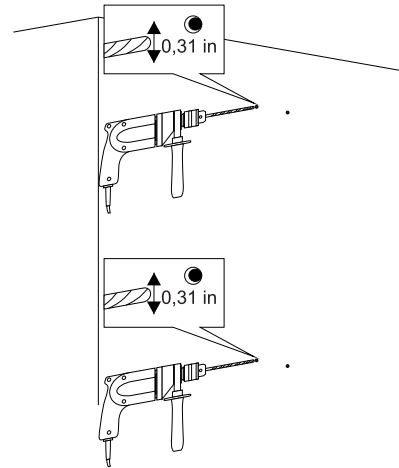

HIGH CUPBOARD

Series Glass

1

2

3

4