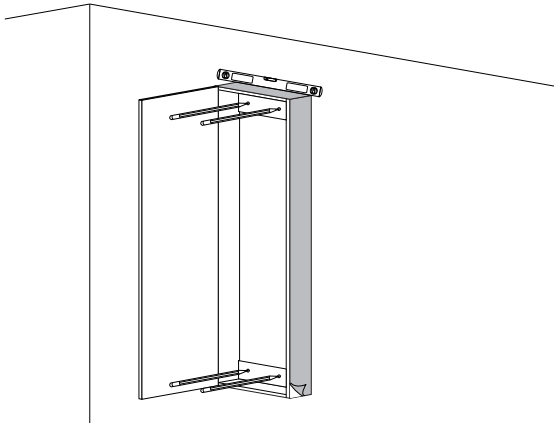

Features:

- Includes adjustable support
- Fully finished backboard
- Includes installation hardware
- Micro-Density Fiberboard (MDF) construction

Side view

Back view

HIGH CUPBOARD

Series Glass

Installation notes:

Install this product according to the installation guide
Wall bracing and Baden Haus supplied hardware are recommended.

Installation tools not included:

Parts supplied:

X4

X4

SINGLE BASE UNIT

Series Glass

1

Install this product according to the installation guide
Wall bracing and Baden Haus supplied hardware are recommended.

Installation tools not included:

Parts supplied:

X4

X4

HIGH CUPBOARD

Series Glass

1