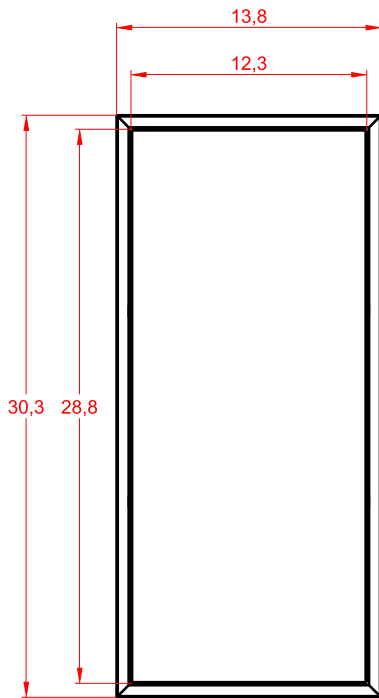

Features:

- Includes adjustable support
- Fully finished backboard
- Includes installation hardware
- Micro-Density Fiberboard (MDF) construction

Side view

Back view

HIGH CUPBOARD

Series Glass

Installation notes: