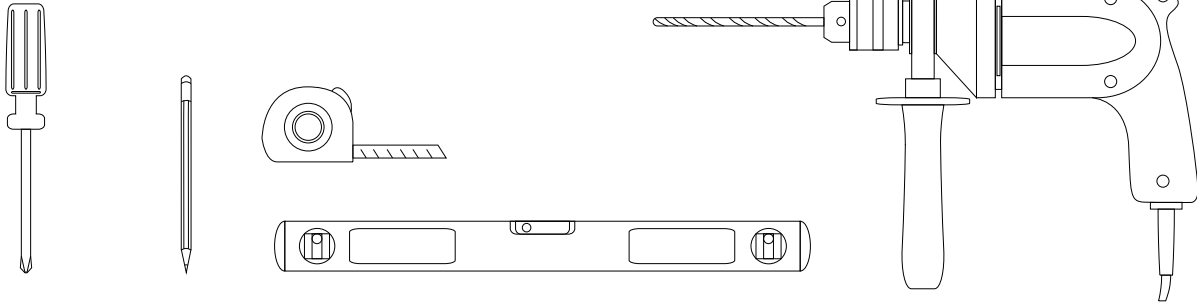

Features:

- Includes adjustable support
- Fully finished backboard
- Includes installation hardware
- Micro-Density Fiberboard (MDF) construction

Side view

Back view

HIGH CUPBOARD

Series Glass

Installation notes:

Install this product according to the installation guide
Wall bracing and Baden Haus supplied hardware are recommended.

Installation tools not included:

Parts supplied:

X4

X4

SINGLE BASE UNIT

Series Glass

1