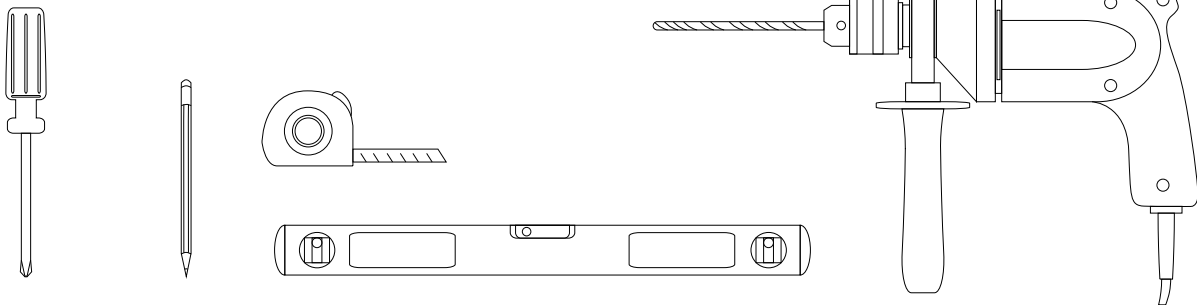

Install this product according to the installation guide
Wall bracing and Baden Haus supplied hardware are recommended.

Installation tools not included:

Parts supplied:

X4

X4

SINGLE BASE UNIT

Series Glass

1

Features:

- Includes adjustable support
- Fully finished backboard
- Includes installation hardware
- Micro-Density Fiberboard (MDF) construction

Side view

Back view

HIGH CUPBOARD

Series Glass

Installation notes:

Install this product according to the installation guide
Wall bracing and Baden Haus supplied hardware are recommended.

Installation tools not included:

Parts supplied:

X4

X4

HIGH CUPBOARD

Series Glass

1