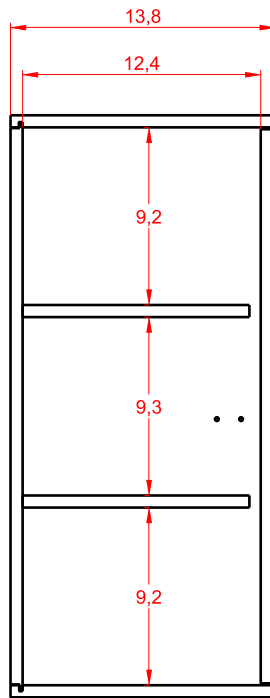

Features:

- Includes adjustable support
- Fully finished backboard
- Includes installation hardware
- Micro-Density Fiberboard (MDF) construction

Side view

Back view

HIGH CUPBOARD

Series Glass

Installation notes: