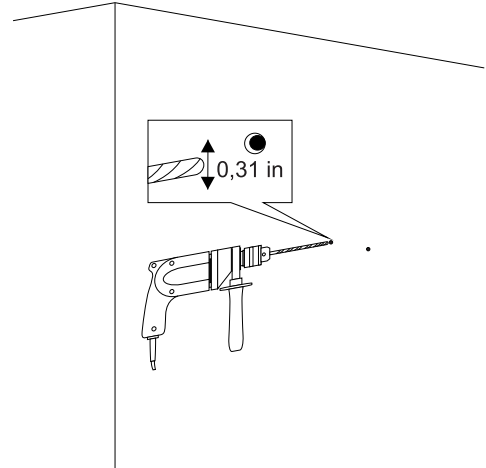

SINGLE BASE UNIT

Series Glass

1

2

3

4