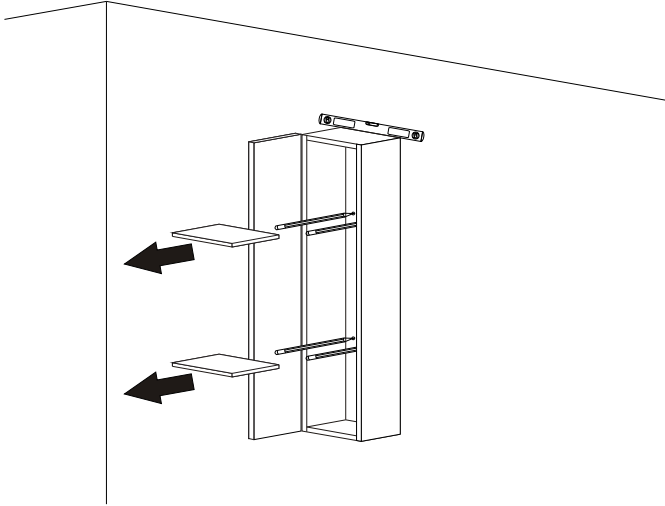

Features:

- Includes adjustable support
- Fully finished backboard
- Includes installation hardware
- Micro-Density Fiberboard (MDF) construction

Side view

Back view

HIGH CUPBOARD

Series Glass

Installation notes:

Install this product according to the installation guide
Wall bracing and Baden Haus supplied hardware are recommended.

Installation tools not included:

Parts supplied:

X4

X4

SINGLE BASE UNIT

Series Glass

1