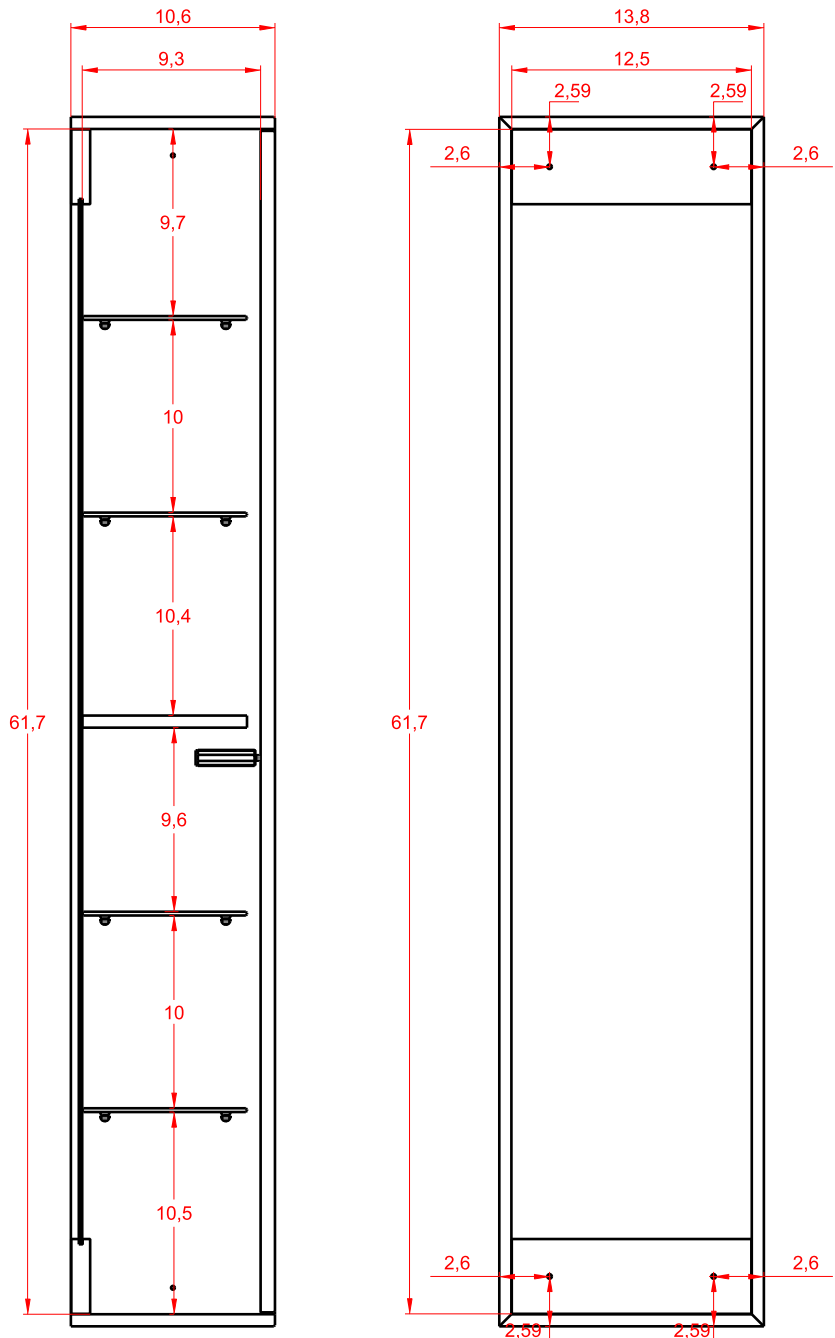

Features:

- Includes adjustable support
- Fully finished backboard
- Includes installation hardware
- Micro-Density Fiberboard (MDF) construction

Side view

Back view

HIGH CUPBOARD

Series Glass

Installation notes: