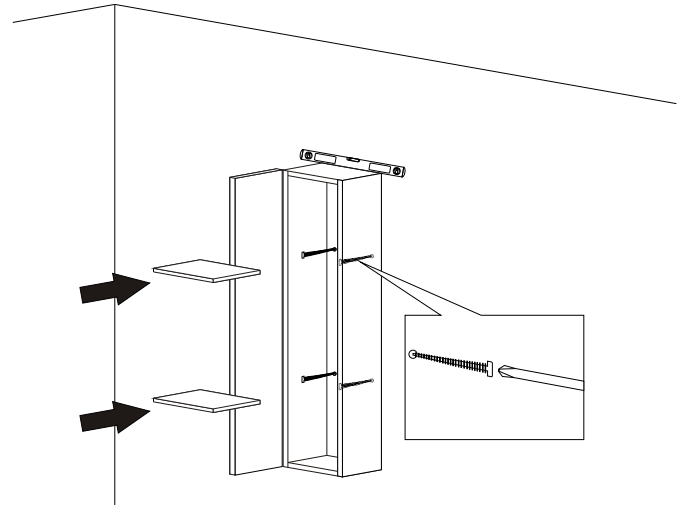

SINGLE BASE UNIT

Series Glass

1

2

3

4