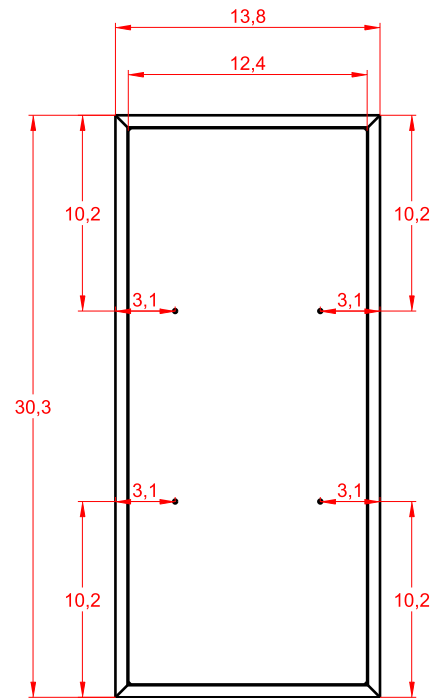

Features:

- Includes adjustable support
- Fully finished backboard
- Includes installation hardware
- Micro-Density Fiberboard (MDF) construction

Side view

Back view

HIGH CUPBOARD

Series Glass

Installation notes: