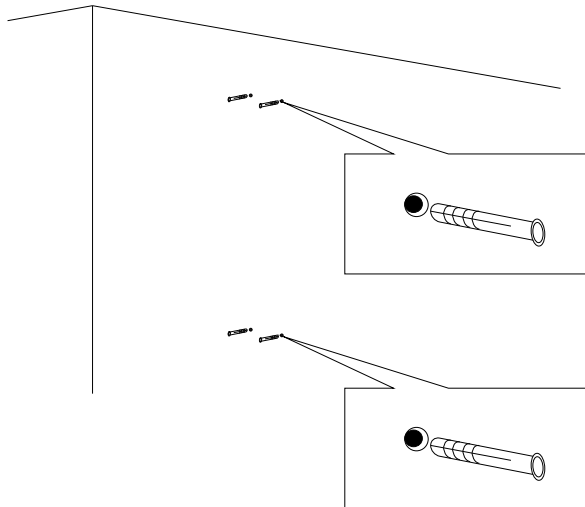

HIGH CUPBOARD

Series Glass

1

2

3

4