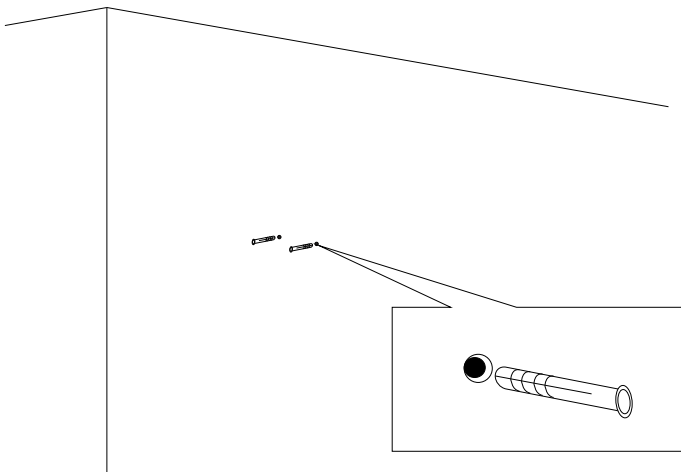

SINGLE BASE UNIT

Series Glass

1

2

3

4