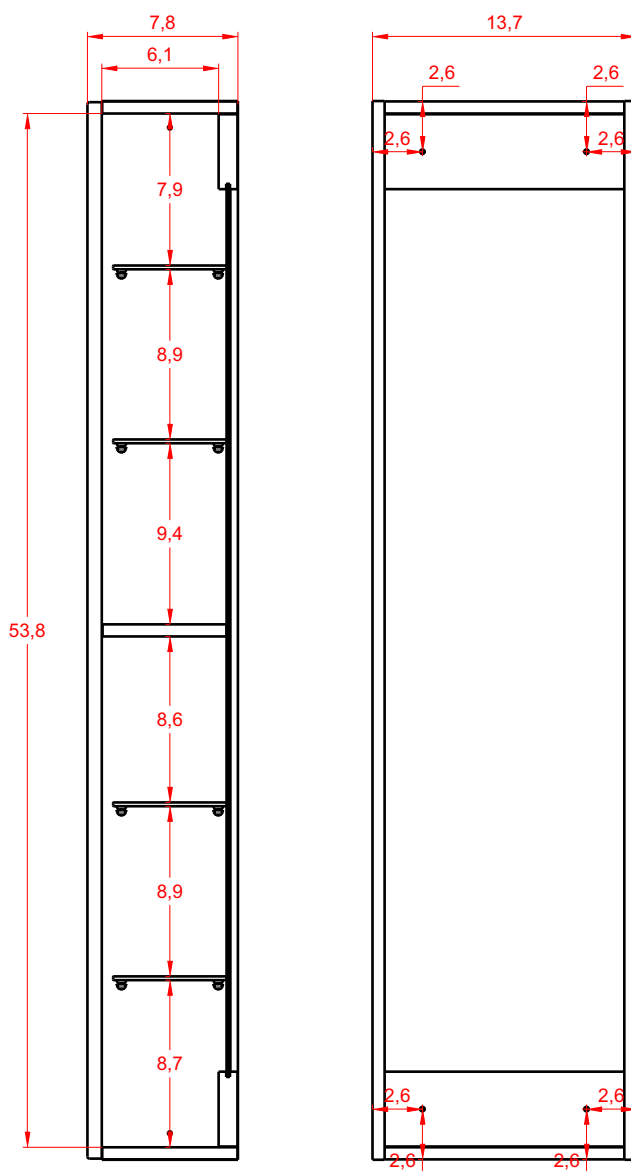

Includes installation hardware

Micro-Density Fiberboard (MDF) construction

Side view

Back view

HIGH CUPBOARD

Series

Installation notes:

Install this product according to the installation guide.
Choose fitting hardware according to wall material.

3

4