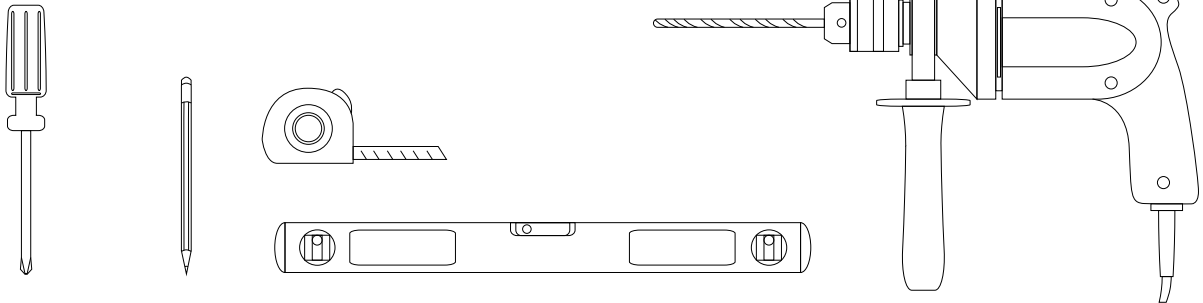

Includes installation hardware

Micro-Density Fiberboard (MDF) construction

Side view

Back view

HIGH CUPBOARD

Series

Installation notes:

Install this product according to the installation guide.
Choose fitting hardware according to wall material.

Installation tools not included:

Parts supplied:

X4

X4

HIGH CUPBOARD

Series

1

2