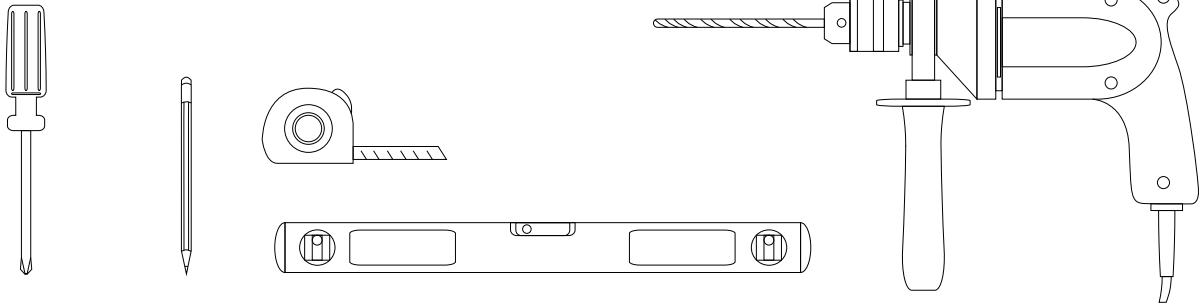

Micro-Density Fiberboard (MDF) construction

Side view

Back view

HIGH CUPBOARD

Series Liverpool

Installation notes:

Install this product according to the installation guide.
Choose fitting hardware according to wall material.

Installation tools not included:

Parts supplied:

X4

X4

HIGH CUPBOARD

Series Liverpool

1

2