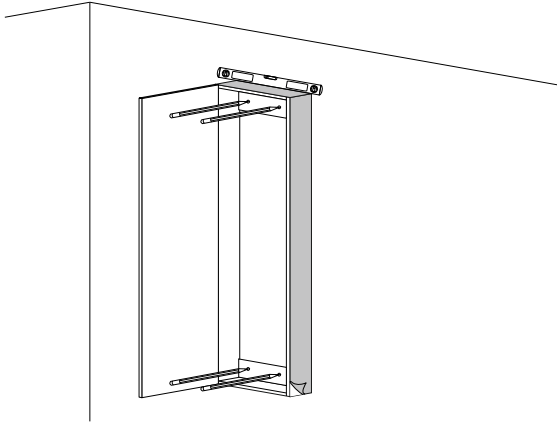

Micro-Density Fiberboard (MDF) construction

Side view

Back view

HIGH CUPBOARD

Series Liverpool

Installation notes:

Install this product according to the installation guide.
Choose fitting hardware according to wall material.

Installation tools not included:

Parts supplied:

X4

X4

HIGH CUPBOARD

Series Liverpool

1

2