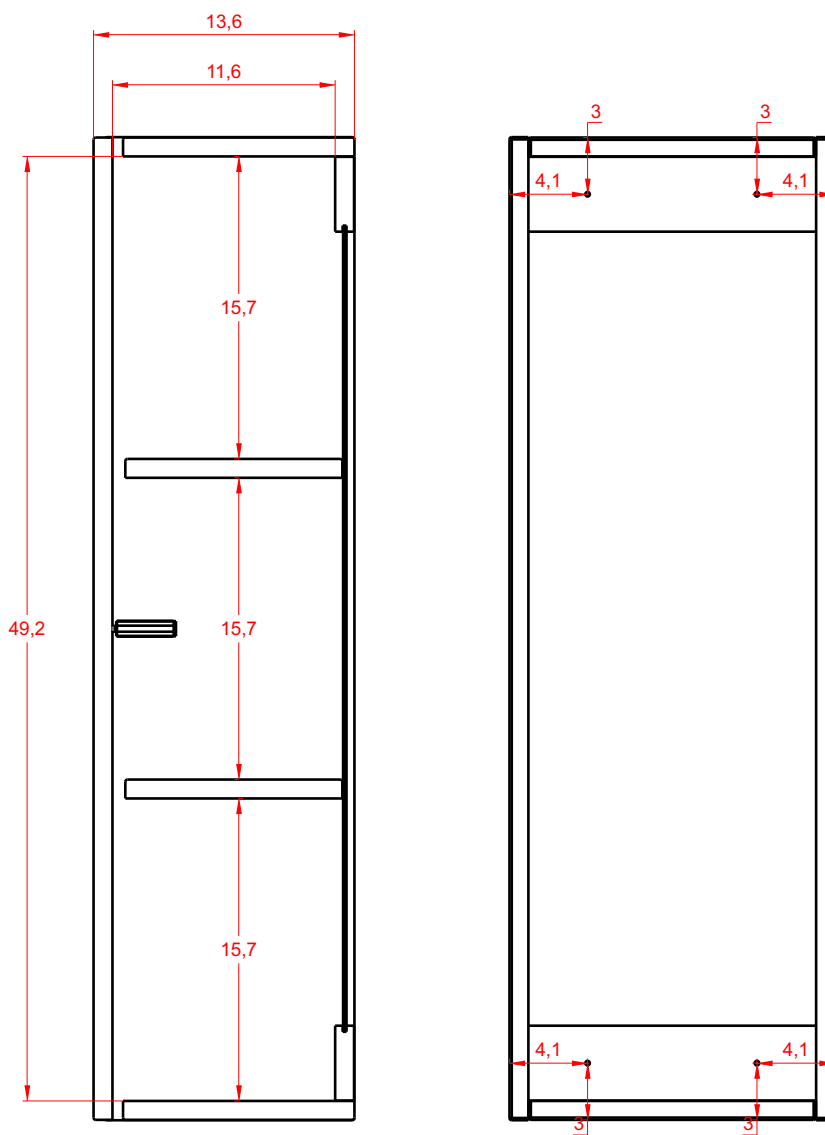

Micro-Density Fiberboard (MDF) construction

Side view

Back view

HIGH CUPBOARD

Series Liverpool

Installation notes:

Install this product according to the installation guide.
Choose fitting hardware according to wall material.

3

4