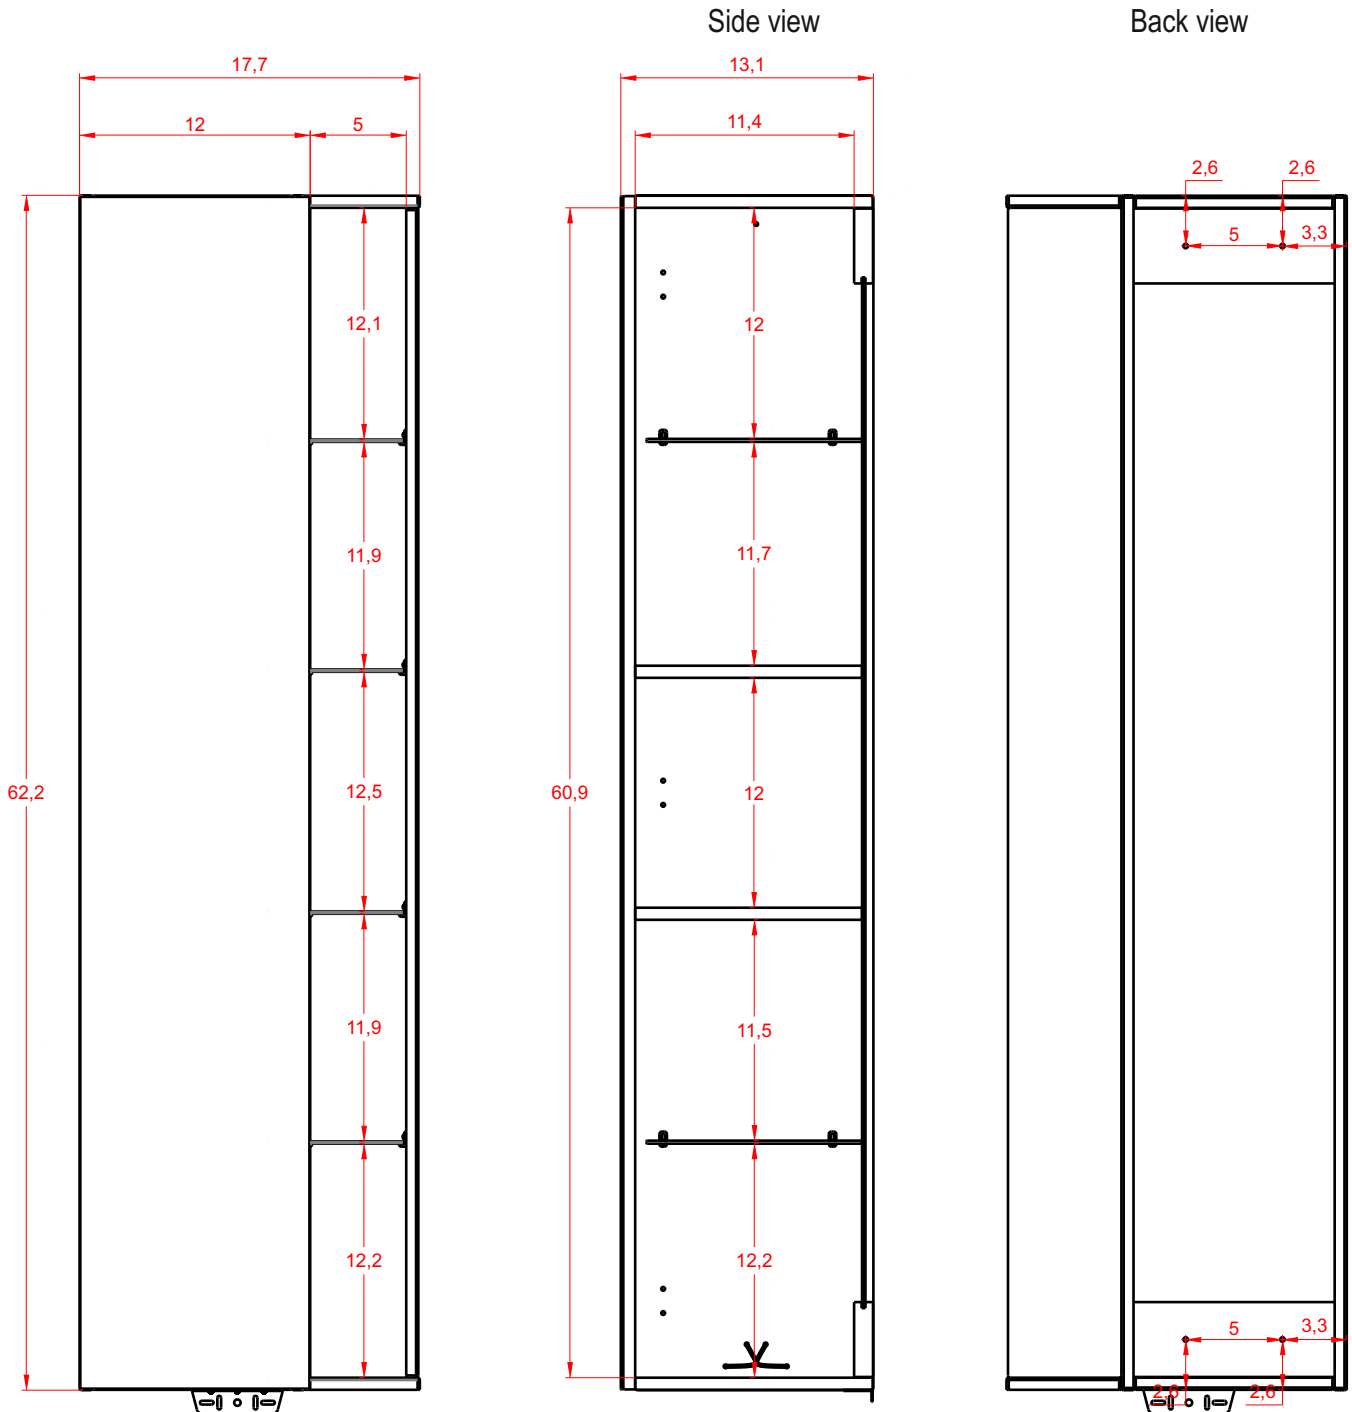

LUXURY ITALIAN

FURNITURE

It's all about the experience

BADEN HAUS S.p.A.
SINCE 1979
www.badenhaus.it

HIGH CUPBOARD

Series Angie/Manchester - Art. 53171
53172/41899

Features:

Includes installation hardware

Micro-Density Fiberboard (MDF) construction