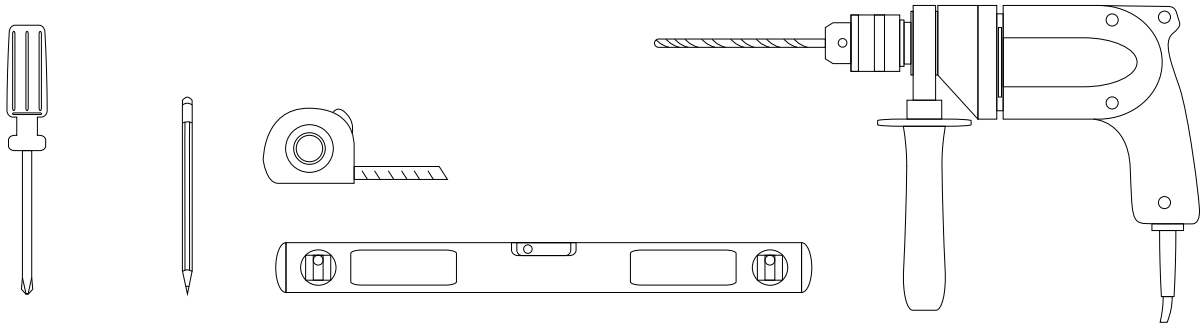

## Features:

Includes installation hardware

Micro-Density Fiberboard (MDF) construction

# HIGH CUPBOARD

Series Angie

**Installation notes:**

Install this product according to the installation guide.  
Choose fitting hardware according to wall material.

**Installation tools not included:**

**Parts supplied:**