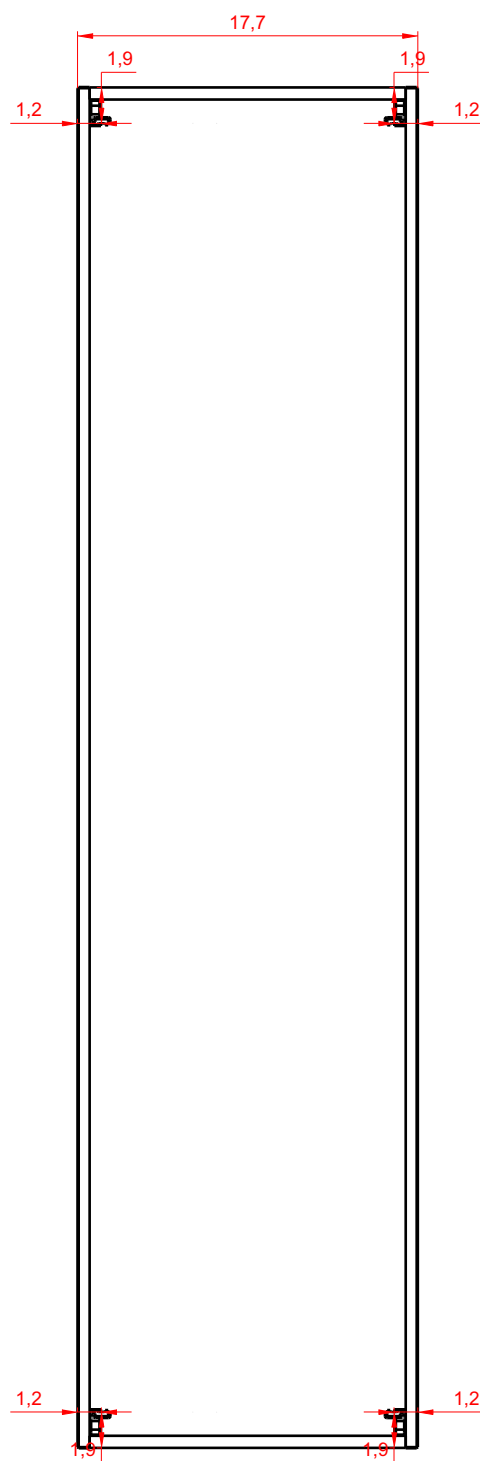

# HIGH CUPBOARD

Series Retro - Art. 54822/54823

## Features:

Includes adjustable support

Includes installation hardware

Micro-Density Fiberboard (MDF) construction

Side view

Back view

# HIGH CUPBOARD

Series Retro

**Installation notes:**

Install this product according to the installation guide.  
Choose fitting hardware according to wall material.

**Installation tools not included:**

**Parts supplied:**