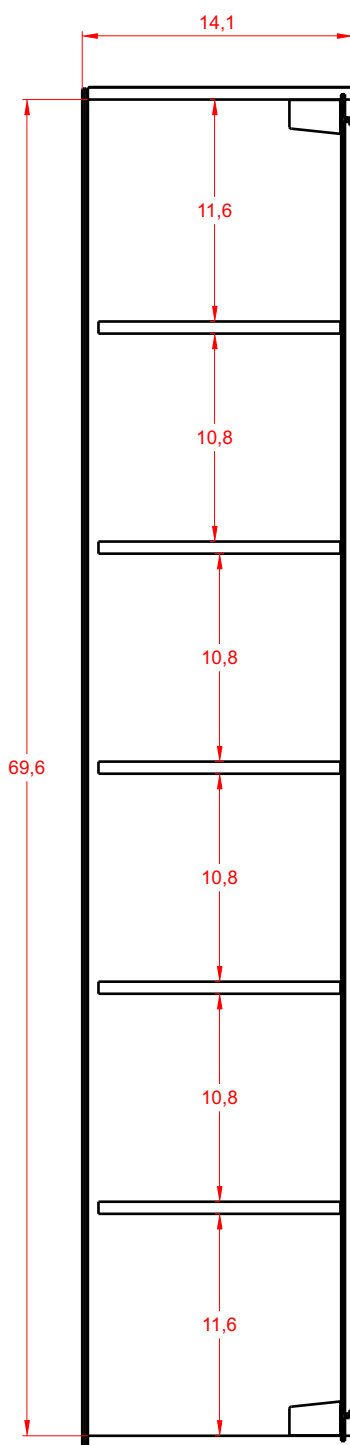

# HIGH CUPBOARD

Series Retro - Art. 54822/54823

## Features:

Includes adjustable support

Includes installation hardware

Micro-Density Fiberboard (MDF) construction

Side view

Back view

# HIGH CUPBOARD

Series Retro

**Installation notes:**

Install this product according to the installation guide.  
Choose fitting hardware according to wall material.

**Installation tools not included:**

**Parts supplied:**

**X2**

**X2**