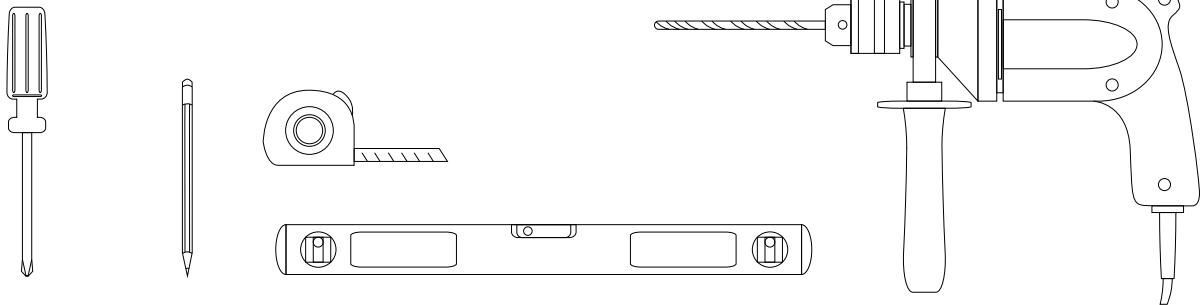

## Features:

Includes adjustable support

Includes installation hardware

Micro-Density Fiberboard (MDF) construction

Side view

Back view

# HIGH CUPBOARD

Series Retro

**Installation notes:**

Install this product according to the installation guide.  
Choose fitting hardware according to wall material.

**Installation tools not included:**

**Parts supplied:**