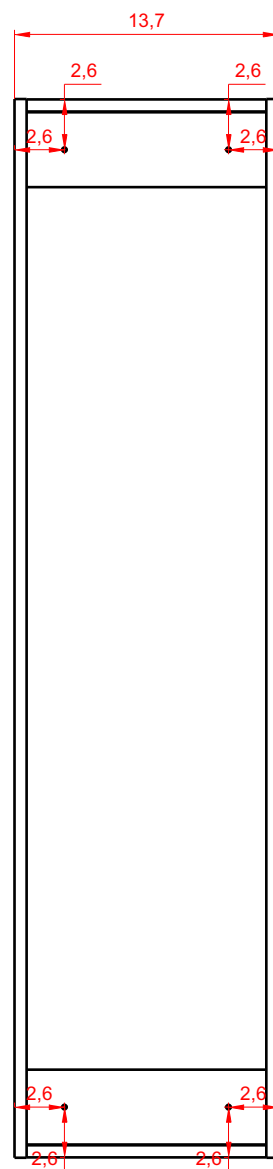

LUXURY ITALIAN
FURNITURE

It's all
about the
experience

BADEN HAUS S.p.A.
SINCE 1979
www.badenhaus.it

HIGH CUPBOARD

Series Madison - Art. 44838/44849

Features:

Includes installation hardware

Micro-Density Fiberboard (MDF) construction

Side view

Back view

HIGH CUPBOARD

Series Madison

Installation notes:

Install this product according to the installation guide.
Choose fitting hardware according to wall material.

Installation tools not included:

Parts supplied:

X4

X4

HIGH CUPBOARD

Series Madison

1

2

3