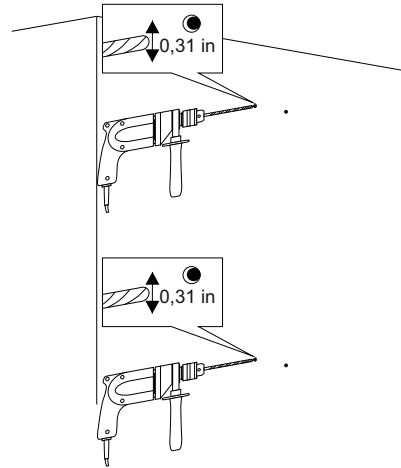

Side view

Back view

HIGH CUPBOARD

Series Madison

Installation notes:

Install this product according to the installation guide.
Choose fitting hardware according to wall material.

Installation tools not included:

Parts supplied:

X4

X4

HIGH CUPBOARD

Series Madison

1

2

3