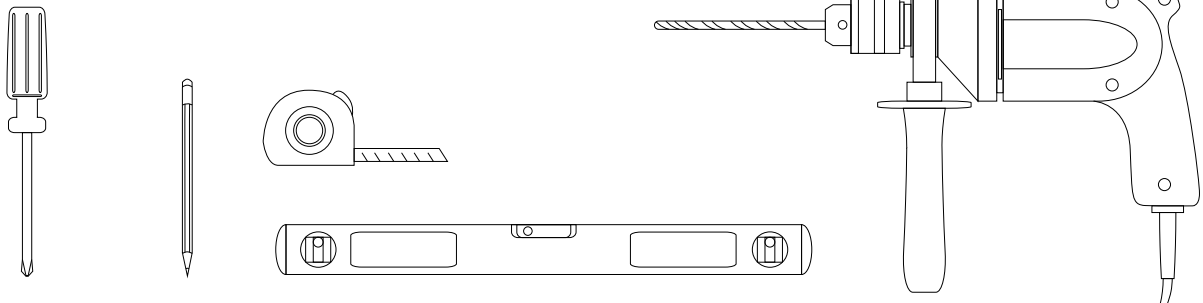

Side view

Back view

HIGH CUPBOARD

Series Madison

Installation notes:

Install this product according to the installation guide.
Choose fitting hardware according to wall material.

Installation tools not included:

Parts supplied:

X4

X4

HIGH CUPBOARD

Series Madison

1

2

3