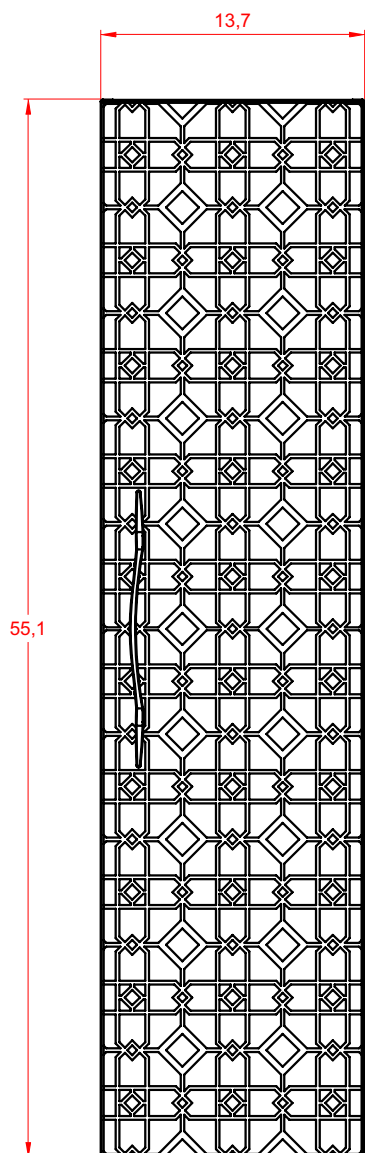

LUXURY ITALIAN
FURNITURE

It's all
about the
experience

BADEN HAUS S.p.A.
SINCE 1979
www.badenhaus.it

HIGH CUPBOARD

Series Madison - Art. 44838/44849

Features:

Includes installation hardware

Micro-Density Fiberboard (MDF) construction

Side view

Back view

HIGH CUPBOARD

Series Madison

Installation notes:

Install this product according to the installation guide.
Choose fitting hardware according to wall material.

Installation tools not included:

Parts supplied:

X4

X4

HIGH CUPBOARD

Series Madison

1

2

3