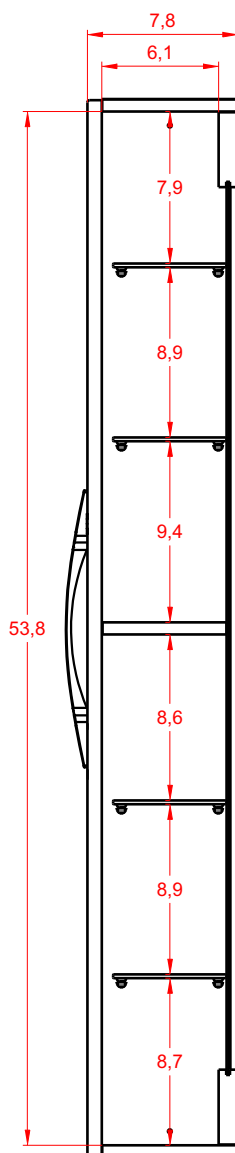

LUXURY ITALIAN
FURNITURE

It's all
about the
experience

BADEN HAUS S.p.A.
SINCE 1979
www.badenhaus.it

HIGH CUPBOARD

Series Madison - Art. 44838/44849

Features:

Includes installation hardware

Micro-Density Fiberboard (MDF) construction

Side view

Back view

HIGH CUPBOARD

Series Madison

Installation notes:

Install this product according to the installation guide.
Choose fitting hardware according to wall material.

Installation tools not included:

Parts supplied:

X4

X4

HIGH CUPBOARD

Series Madison

1

2

3