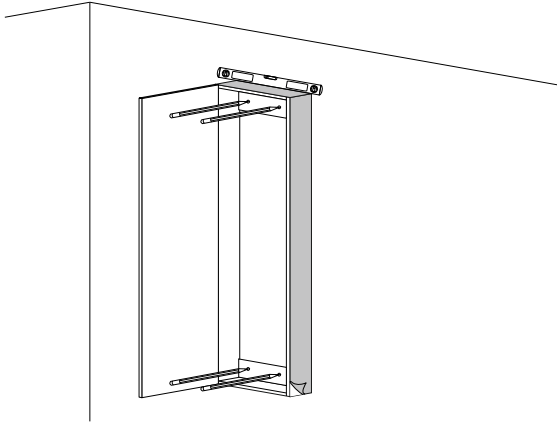

Side view

Back view

HIGH CUPBOARD

Series Madison

Installation notes:

Install this product according to the installation guide.
Choose fitting hardware according to wall material.

Installation tools not included:

Parts supplied:

X4

X4

HIGH CUPBOARD

Series Madison

1

2

3