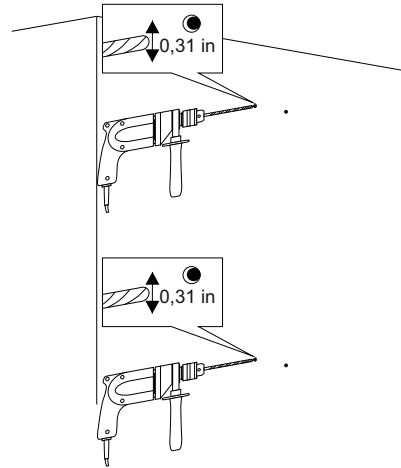

HIGH CUPBOARD

Series Sting

1

2

3

4