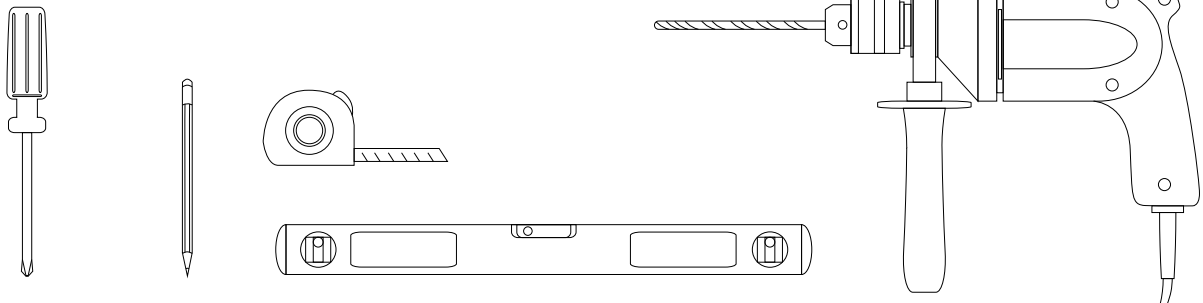

## Features:

Includes installation hardware

Micro-Density Fiberboard (MDF) construction

Side view

Back view

# HIGH CUPBOARD

Series Sting

**Installation notes:**

Install this product according to the installation guide.  
Choose fitting hardware according to wall material.

**Installation tools not included:**

**Parts supplied:**