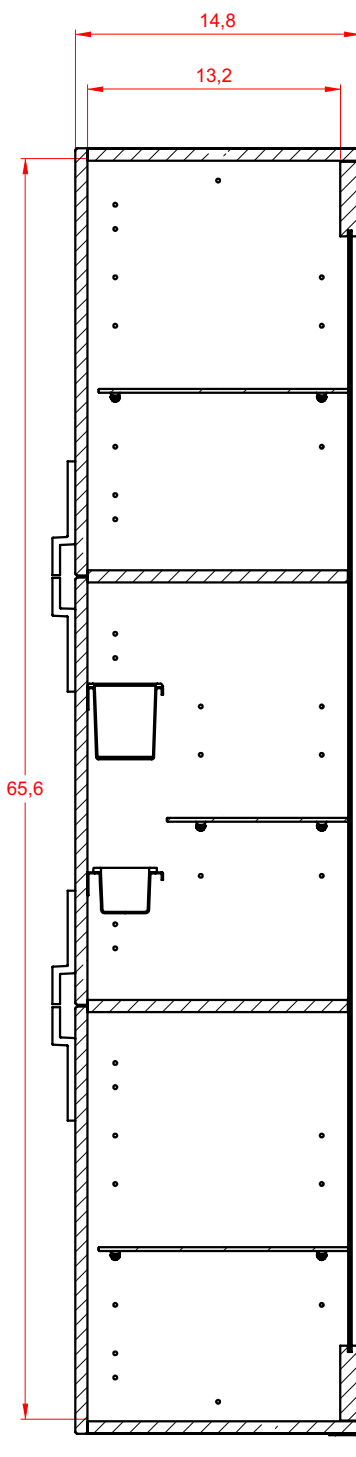

# HIGH CUPBOARD

Series Sting - Art. 53120/53121/53168/  
53123

## Features:

Includes installation hardware

Micro-Density Fiberboard (MDF) construction

Side view

Back view