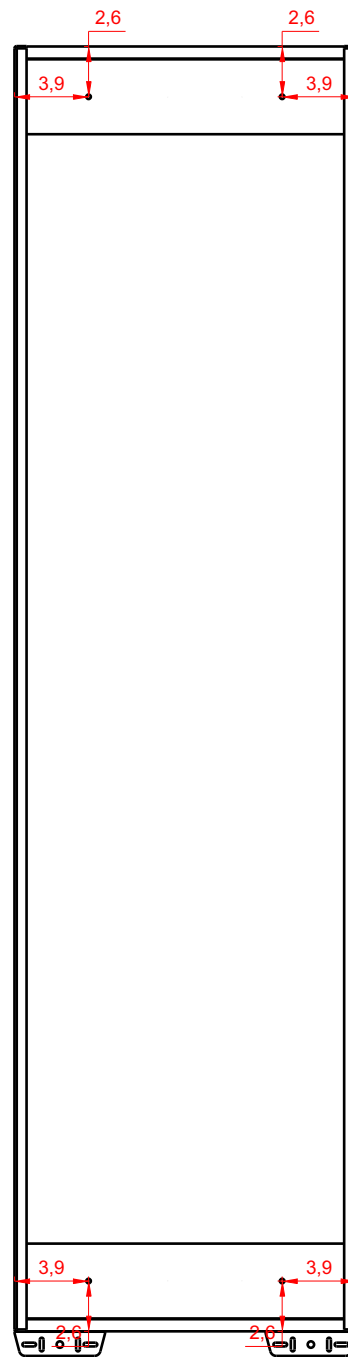

# HIGH CUPBOARD

Series Sting - Art. 53120/53121/53168/  
53123

## Features:

Includes installation hardware

Micro-Density Fiberboard (MDF) construction

Side view

Back view

**X4**

**X4**