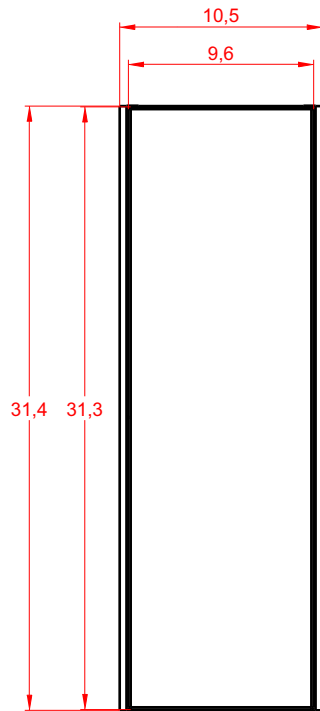

Micro-Density Fiberboard (MDF) construction

Side view

Back view

HANGING CABINET

Series Soho

Installation notes:

Install this product according to the installation guide.
Choose fitting hardware according to wall material.

3

4