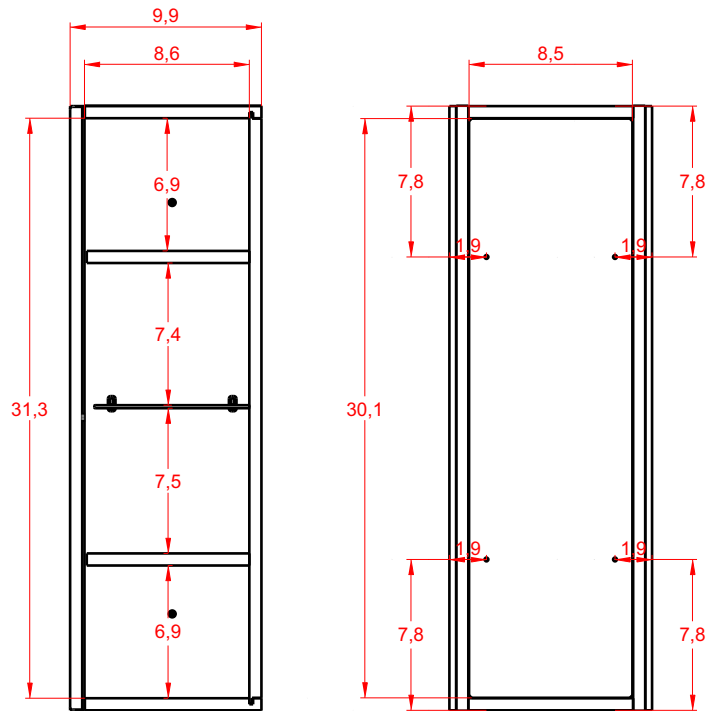

Micro-Density Fiberboard (MDF) construction

Side view

Back view

HANGING CABINET

Series Soho

Installation notes:

Install this product according to the installation guide.
Choose fitting hardware according to wall material.