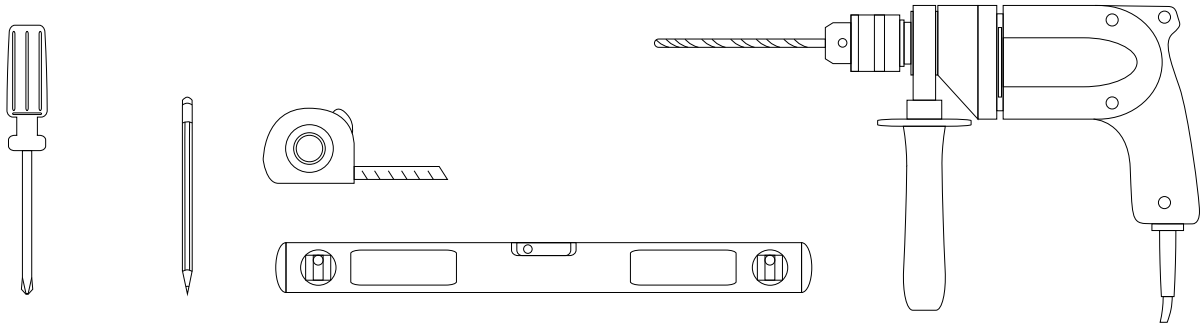

Micro-Density Fiberboard (MDF) construction

Side view

Back view

HANGING CABINET

Series Soho

Installation notes:

Install this product according to the installation guide.
Choose fitting hardware according to wall material.

Installation tools not included:

Parts supplied:

X4

X4

HANGING CABINET

Series Soho

1

2