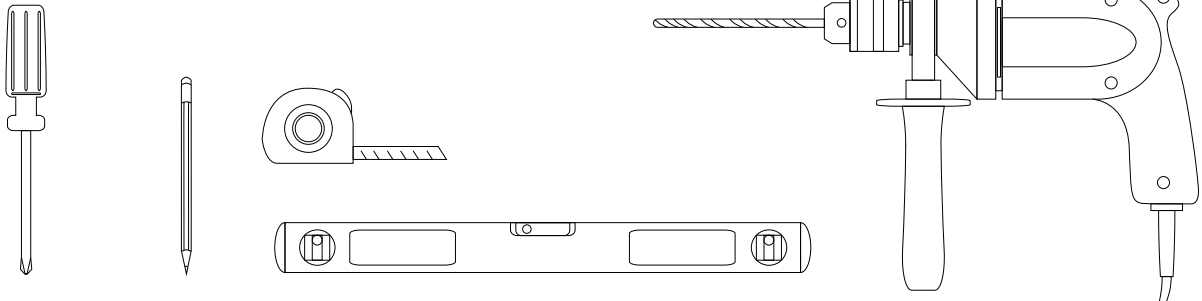

30 W, 1490 Lm, 6500 K

Includes adjustable support

Fully finished backboard

Includes installation hardware

Micro-Density Fiberboard (MDF) construction

Side view

Back view

MIRROR

Series

Installation notes:

Install this product according to the installation guide
Wall bracing and Baden Haus supplied hardware are recommended.

Installation tools not included:

Parts supplied:

x2

Hook 0,21in x 2,48in