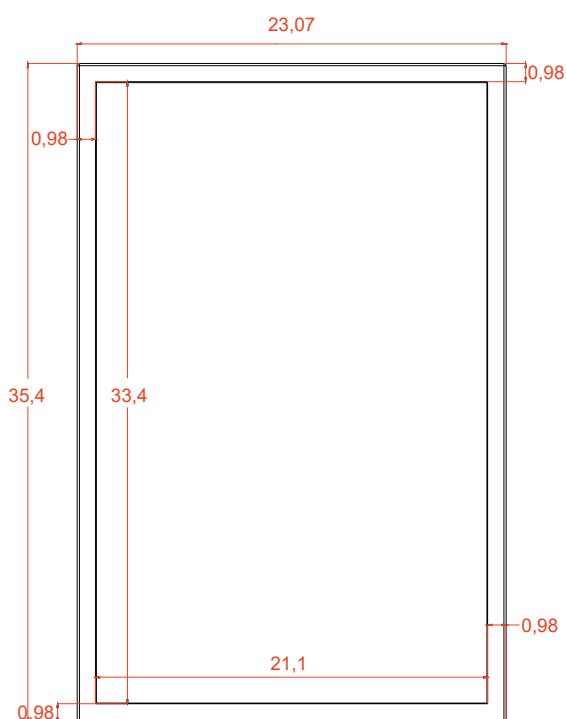

Back view

LUXURY ITALIAN
FURNITURE

It's all
about the
experience

BADEN HAUS S.p.A.
SINCE 1979
www.badenhaus.it

MIRROR

Series Tiffany- Art. 45040/45041/45042

Features:

20 W, 1155 Lm, 6500 K

Includes adjustable support

Fully finished backboard

Includes installation hardware

Micro-Density Fiberboard (MDF) construction