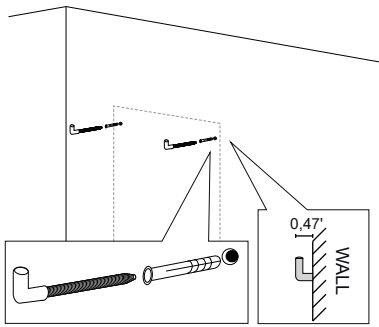

MIRROR

Series

1

2

3

4

5

6

7

The light source contained in this luminaire shall only be replaced by the manufacturer or his service agent or a similar qualified person.