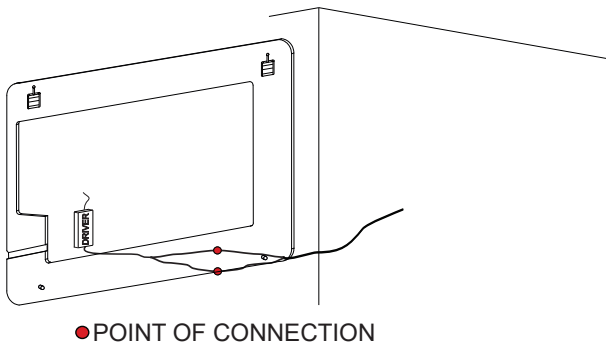

MIRROR

Series

1

2

3

4

5

6

7

The light source contained in this luminaire shall only be replaced by the manufacturer or his service agent or a similar qualified person.