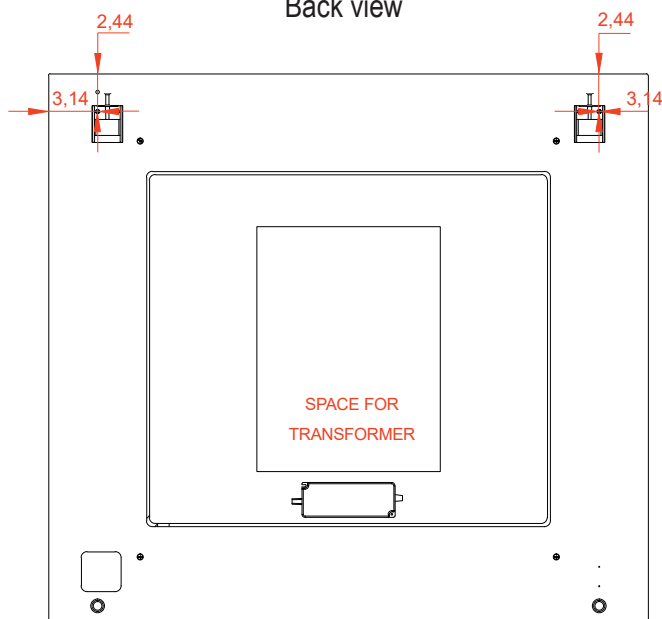

30 W, 1490 Lm, 6500 K

Includes adjustable support

Fully finished backboard

Includes installation hardware

Micro-Density Fiberboard (MDF) construction

Side view

Back view

MIRROR

Series

Installation notes:

Install this product according to the installation guide
Wall bracing and Baden Haus supplied hardware are recommended.

Installation tools not included:

Parts supplied:

x2

Hook 0,21in x 2,48in