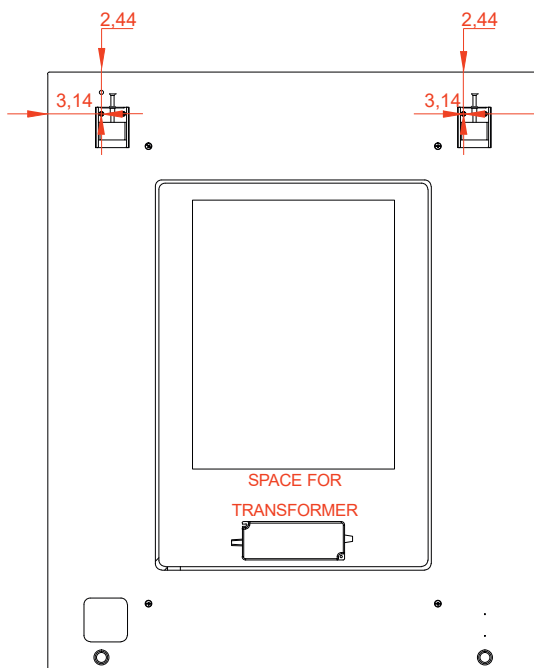

LUXURY ITALIAN
FURNITURE

It's all
about the
experience

BADEN HAUS S.p.A.
SINCE 1979
www.badenhaus.it

MIRROR

Series Tiffany- Art. 45043/45044/45045

Features:

30 W, 1300 Lm, 6500 K

Includes adjustable support

Fully finished backboard

Includes installation hardware

Micro-Density Fiberboard (MDF) construction

Back view