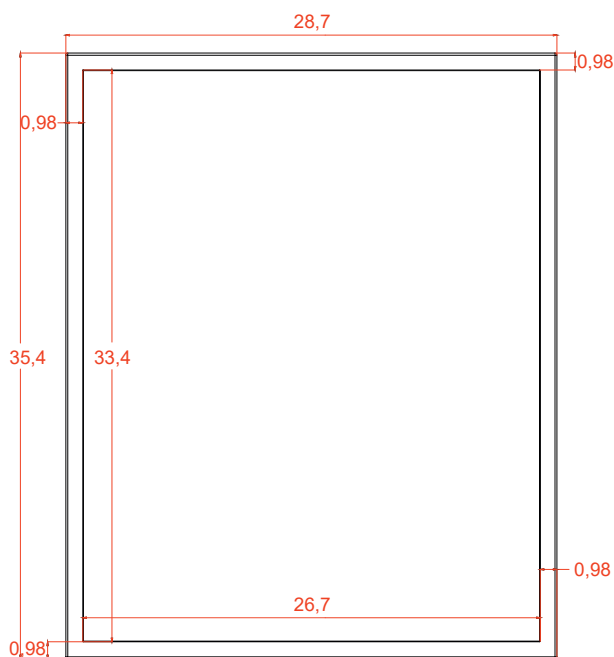

LUXURY ITALIAN
FURNITURE

It's all
about the
experience

BADEN HAUS S.p.A.
SINCE 1979
www.badenhaus.it

MIRROR

Series Tiffany- Art. 45043/45044/45045

Features:

30 W, 1300 Lm, 6500 K

Includes adjustable support

Fully finished backboard

Includes installation hardware

Micro-Density Fiberboard (MDF) construction

Side view