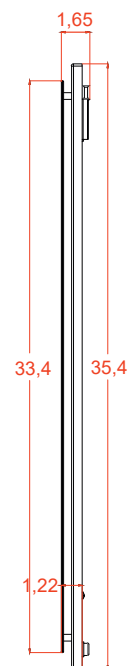

LUXURY ITALIAN
FURNITURE

It's all
about the
experience

BADEN HAUS S.p.A.
SINCE 1979
www.badenhaus.it

MIRROR

Series Tiffany- Art. 45040/45041/45042

Features:

20 W, 1155 Lm, 6500 K

Includes adjustable support

MIRROR

Series Tiffany- Art. 45043/45044/45045

Features:

30 W, 1300 Lm, 6500 K

Includes adjustable support

Fully finished backboard

Includes installation hardware

Micro-Density Fiberboard (MDF) construction

Side view

Back view

LUXURY ITALIAN
FURNITURE

It's all
about the
experience

BADEN HAUS S.p.A.
SINCE 1979
www.badenhaus.it

MIRROR

Series Tiffany- Art. 45046/45047/45048

Features:

30 W, 1490 Lm, 6500 K

Includes adjustable support

Fully finished backboard

Includes installation hardware

Micro-Density Fiberboard (MDF) construction

Side view

Back view

MIRROR