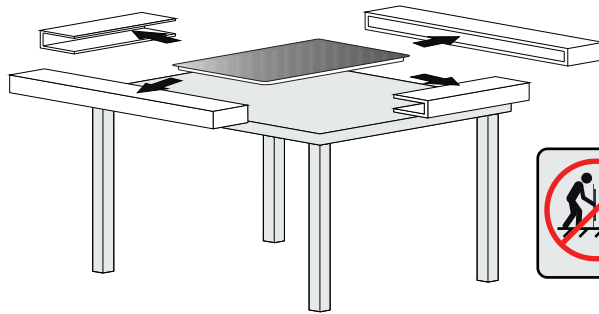

MIRROR

Series

1

2

3

4

5

6

7

The light source contained in this luminaire shall only be replaced by the manufacturer or his service agent or a similar qualified person.