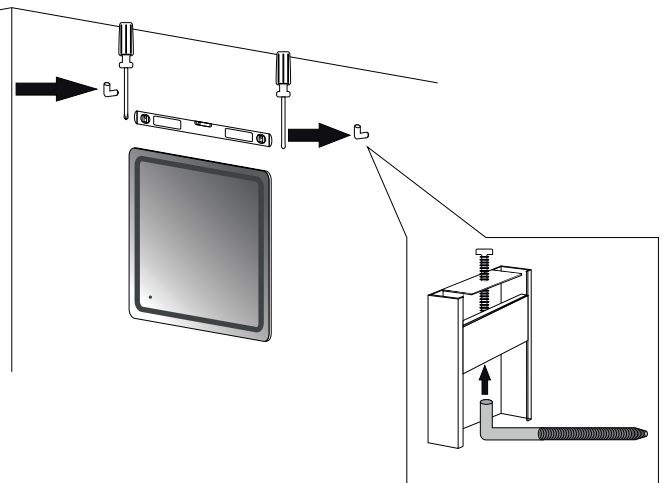

MIRROR

Series

1

2

3

4

5

6

7

The light source contained in this luminaire shall only be replaced by the manufacturer or his service agent or a similar qualified person.