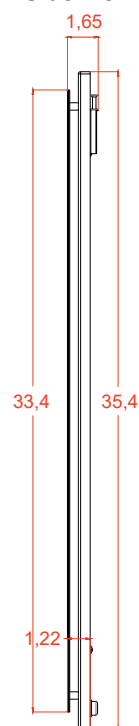

LUXURY ITALIAN
FURNITURE

It's all
about the
experience

BADEN HAUS S.p.A.
SINCE 1979
www.badenhaus.it

MIRROR

Series Tiffany- Art. 45040/45041/45042

Features:

20 W, 1155 Lm, 6500 K

Includes adjustable support

Fully finished backboard

Includes installation hardware

Micro-Density Fiberboard (MDF) construction

Side view