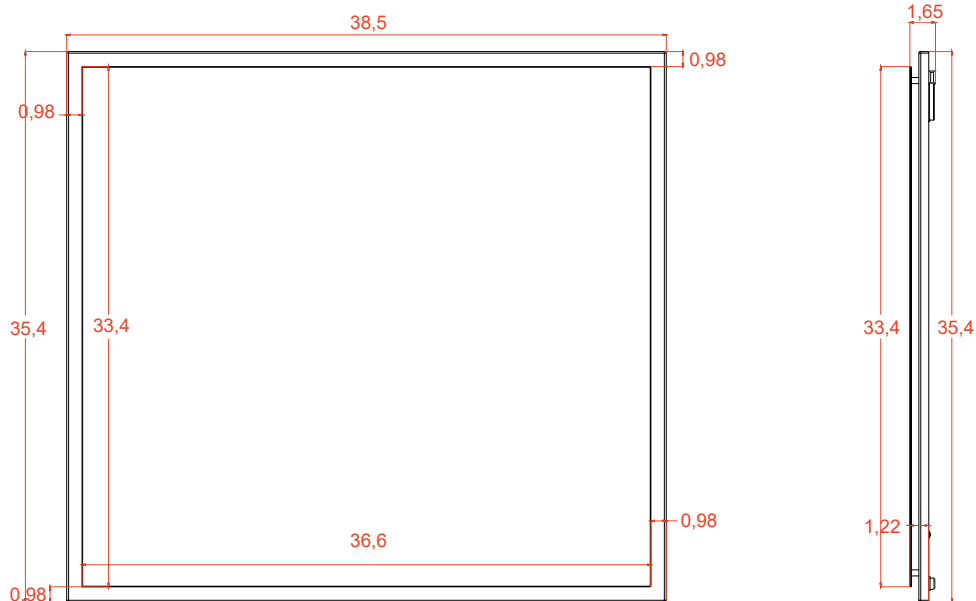

30 W, 1490 Lm, 6500 K

Includes adjustable support

Fully finished backboard

Includes installation hardware

Micro-Density Fiberboard (MDF) construction

Side view

Back view

MIRROR