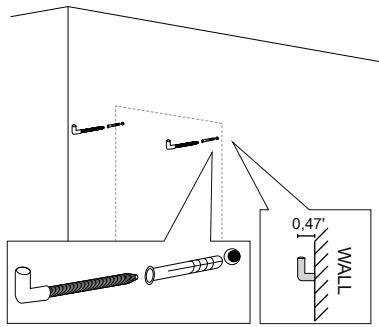

Fully finished backboard

Includes installation hardware

Micro-Density Fiberboard (MDF) construction

Back view

MIRROR

Series

Installation notes:

Install this product according to the installation guide
Wall bracing and Baden Haus supplied hardware are recommended.

Installation tools not included:

Parts supplied:

x2

Hook 0,21in x 2,48in

x2

Nylon rawlplug 0,31 x 1,57in **suitable for brick wall**

MIRRORS

Mirror lighting full-led, guarantee an energy saving of a 80/90% compared to a classic lighting incandescent or halogen and life of about 3/5 times higher.

MIRROR

Series

1

2

3

4

5

WARNING!
do not lean mirror on the floor without protective profiles.

6

● POINT OF CONNECTION

7

MUST BE INSTALLED BY A LICENSED ELECTRICIAN

The light source contained in this luminaire shall only be replaced by the manufacturer or his service agent or a similar qualified person.