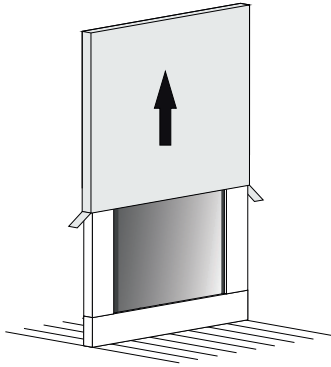

Fully finished backboard

Includes installation hardware

Micro-Density Fiberboard (MDF) construction

Back view

MIRROR

Series

Installation notes:

Install this product according to the installation guide
Wall bracing and Baden Haus supplied hardware are recommended.

Installation tools not included:

Parts supplied:

x2

Hook 0,21in x 2,48in

x2

Nylon rawlplug 0,31 x 1,57in **suitable for brick wall**

MIRRORS

Mirror lighting full-led, guarantee an energy saving of a 80/90% compared to a classic lighting incandescent or halogen and life of about 3/5 times higher.

MIRROR

Series

1

2

3

4

5

WARNING!
do not lean mirror on the floor without protective profiles.