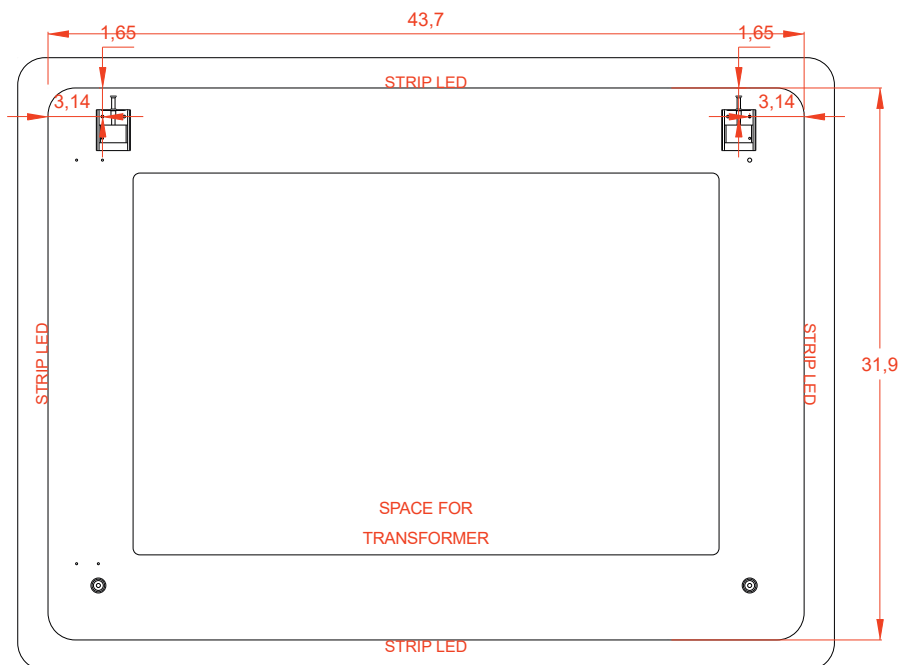

LUXURY ITALIAN
FURNITURE

It's all
about the
experience

BADEN HAUS S.p.A.
SINCE 1979
www.badenhaus.it

MIRROR

Series - Art. 54353/40312

Features:

29 W, 1470 Lm, 6500 K

Includes adjustable support

Fully finished backboard

Includes installation hardware

Micro-Density Fiberboard (MDF) construction

Back view

MIRROR

Series

Installation notes:

Install this product according to the installation guide
Wall bracing and Baden Haus supplied hardware are recommended.

Installation tools not included:

Parts supplied:

x2

Hook 0,21in x 2,48in

x2

Nylon rawlplug 0,31 x 1,57in **suitable for brick wall**

MIRRORS

Mirror lighting full-led, guarantee an energy saving of a 80/90% compared to a classic lighting incandescent or halogen and life of about 3/5 times higher.

MIRROR

Series

1

2

3

4

5

WARNING!
do not lean mirror on the floor without protective profiles.