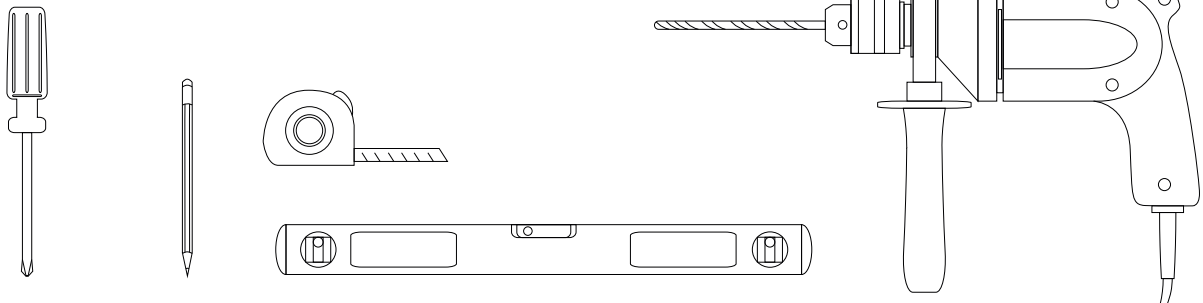

Fully finished backboard

Includes installation hardware

Micro-Density Fiberboard (MDF) construction

Back view

MIRROR

Series

Installation notes:

Install this product according to the installation guide
Wall bracing and Baden Haus supplied hardware are recommended.

Installation tools not included:

Parts supplied:

x2

Hook 0,21in x 2,48in

x2

Nylon rawlplug 0,31 x 1,57in **suitable for brick wall**

MIRRORS

Mirror lighting full-led, guarantee an energy saving of a 80/90% compared to a classic lighting incandescent or halogen and life of about 3/5 times higher.