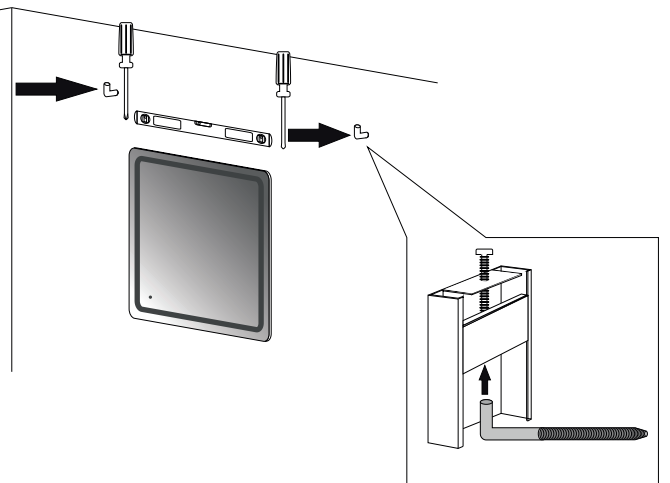

Fully finished backboard

Includes installation hardware

Micro-Density Fiberboard (MDF) construction

Back view

MIRROR

Series

Installation notes:

Install this product according to the installation guide
Wall bracing and Baden Haus supplied hardware are recommended.

Installation tools not included:

Parts supplied:

x2

Hook 0,21in x 2,48in

x2

Nylon rawlplug 0,31 x 1,57in **suitable for brick wall**

MIRRORS

Mirror lighting full-led, guarantee an energy saving of a 80/90% compared to a classic lighting incandescent or halogen and life of about 3/5 times higher.

MIRROR

Series

1

2

3

4

5

WARNING!
do not lean mirror on the floor without protective profiles.

6

● POINT OF CONNECTION

7

MUST BE INSTALLED BY A LICENSED ELECTRICIAN

The light source contained in this luminaire shall only be replaced by the manufacturer or his service agent or a similar qualified person.