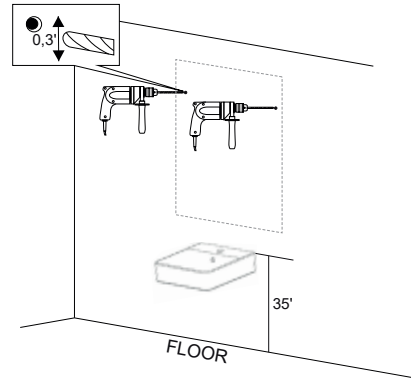

Fully finished backboard

Includes installation hardware

Micro-Density Fiberboard (MDF) construction

Back view

MIRROR

Series

Installation notes:

Install this product according to the installation guide
Wall bracing and Baden Haus supplied hardware are recommended.

Installation tools not included:

Parts supplied:

x2

Hook 0,21in x 2,48in

x2

Nylon rawlplug 0,31 x 1,57in **suitable for brick wall**

MIRRORS

Mirror lighting full-led, guarantee an energy saving of a 80/90% compared to a classic lighting incandescent or halogen and life of about 3/5 times higher.

MIRROR

Series

1

2

3

4

5

WARNING!
do not lean mirror on the floor without protective profiles.

6

● POINT OF CONNECTION

7

MUST BE INSTALLED BY A LICENSED ELECTRICIAN

The light source contained in this luminaire shall only be replaced by the manufacturer or his service agent or a similar qualified person.