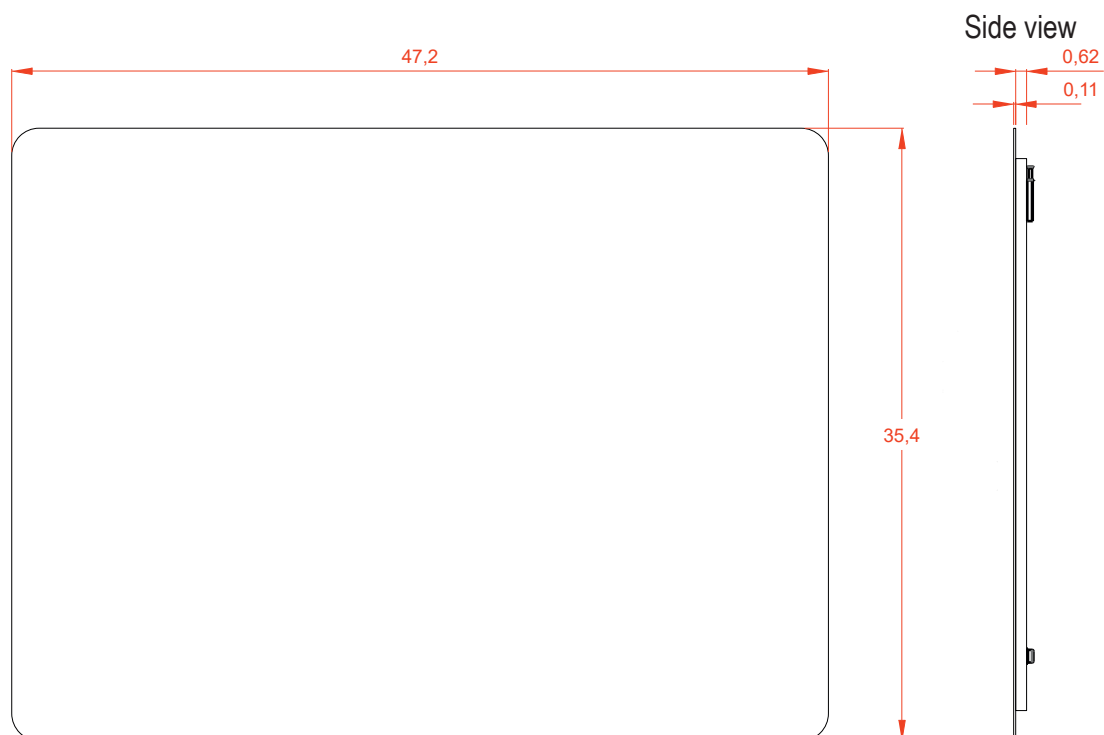

LUXURY ITALIAN
FURNITURE

It's all
about the
experience

BADEN HAUS S.p.A.
SINCE 1979
www.badenhaus.it

MIRROR

Series - Art. 54353/40312

Features:

29 W, 1470 Lm, 6500 K

Includes adjustable support

Fully finished backboard

Includes installation hardware

Micro-Density Fiberboard (MDF) construction

Back view

MIRROR

Series

Installation notes:

Install this product according to the installation guide
Wall bracing and Baden Haus supplied hardware are recommended.