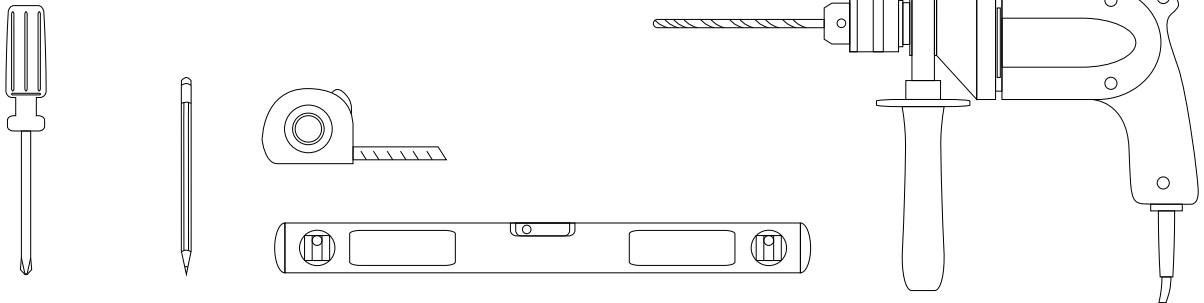

## Features:

- Includes adjustable support
- Fully finished backboard
- Includes installation hardware
- Micro-Density Fiberboard (MDF) construction

Side view

Back view

# HIGH CUPBOARD

Series

**Installation notes:**

Install this product according to the installation guide  
Wall bracing and Baden Haus supplied hardware are recommended.

**Installation tools not included:**