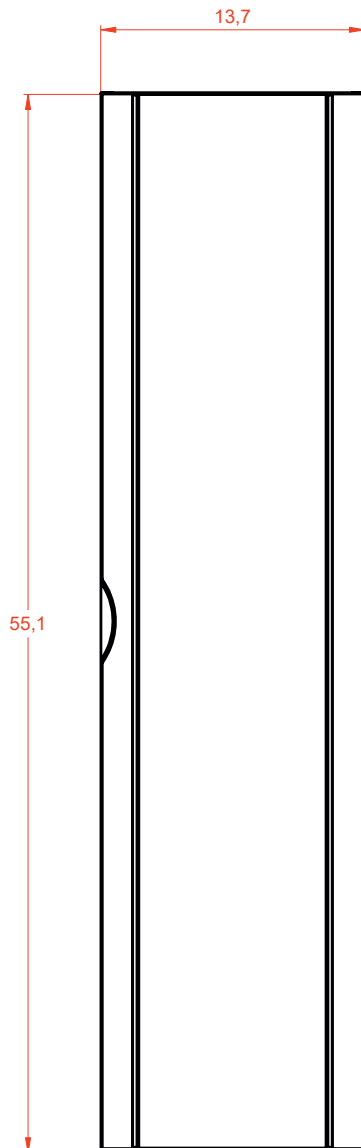

# HIGH CUPBOARD

Series - Art. 44676/44714/44737/44915  
44784/44785/44786/44713/44666/44695  
44847/44844

## Features:

- Includes adjustable support
- Fully finished backboard
- Includes installation hardware
- Micro-Density Fiberboard (MDF) construction

Side view

Back view