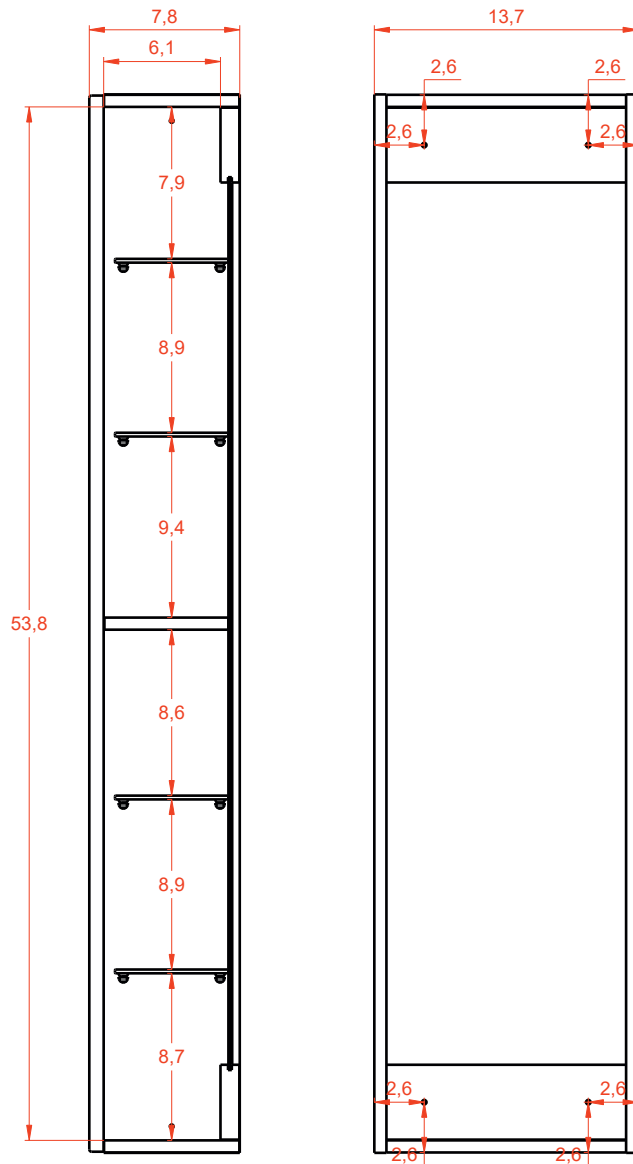

# HIGH CUPBOARD

Series - Art. 44676/44714/44737/44915  
44784/44785/44786/44713/44666/44695  
44847/44844

## Features:

- Includes adjustable support
- Fully finished backboard
- Includes installation hardware
- Micro-Density Fiberboard (MDF) construction

Side view

Back view