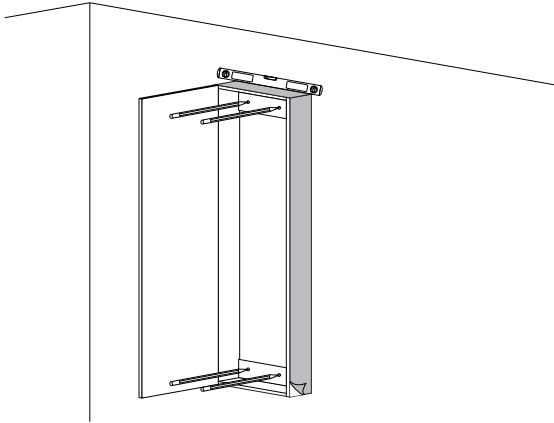

HIGH CUPBOARD

Series

1