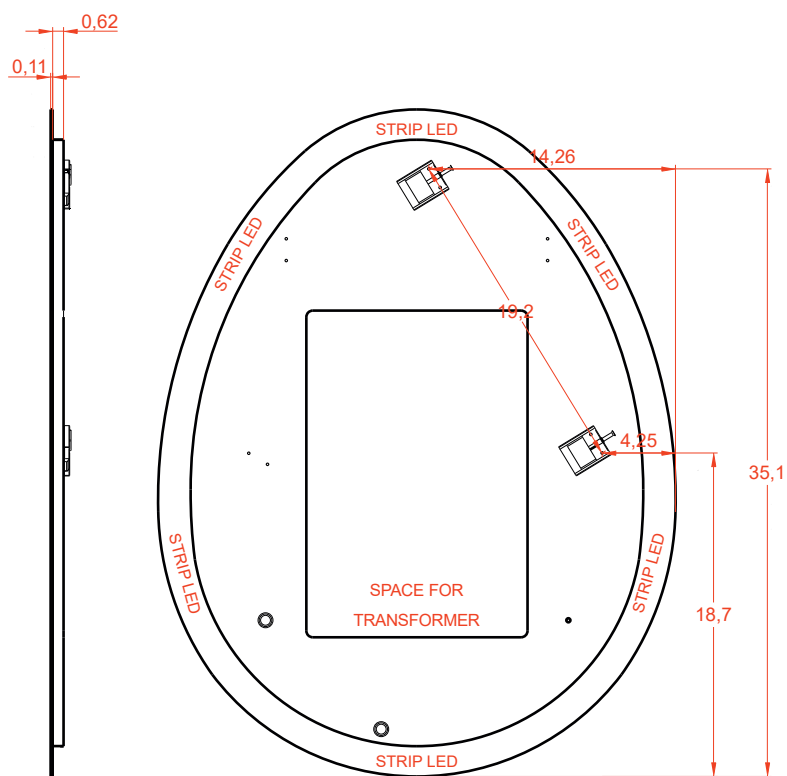

Includes adjustable support

Fully finished backboard

Includes installation hardware

Micro-Density Fiberboard (MDF) construction

Side view

Back view

MIRROR

Series

Installation notes:

Install this product according to the installation guide
Wall bracing and Baden Haus supplied hardware are recommended.

Installation tools not included:

Parts supplied:

x2

Hook 0,21in x 2,48in