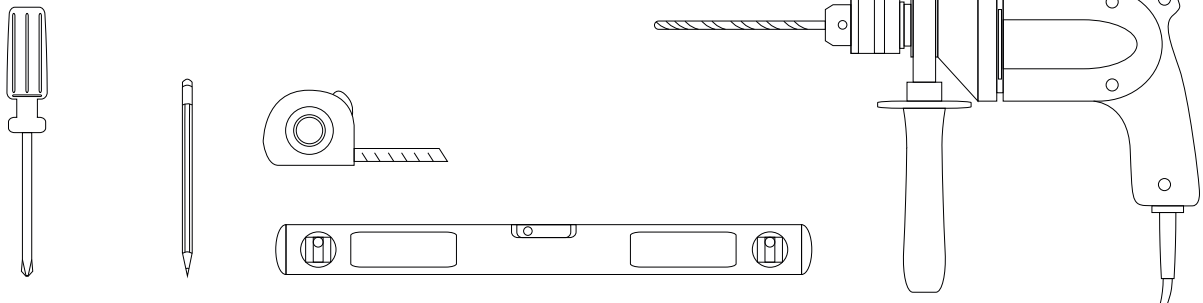

MIRROR

Series

Installation notes:

Install this product according to the installation guide
Wall bracing and Baden Haus supplied hardware are recommended.

Installation tools not included:

Parts supplied:

x2

Hook 0,21in x 2,48in

x2

Nylon rawlplug 0,31 x 1,57in **suitable for brick wall**

MIRRORS

Mirror lighting full-led, guarantee an energy saving of a 80/90% compared to a classic lighting incandescent or halogen and life of about 3/5 times higher.

The LED lighting can exceed 50.000 hours of activities, reducing the costs of maintenance. Not produce heat and withstand the high temperatures.

IP44 ☐ CE

Unlike normal halogen lamps, do not contain mercury and do not emit harmful UV rays for the health.