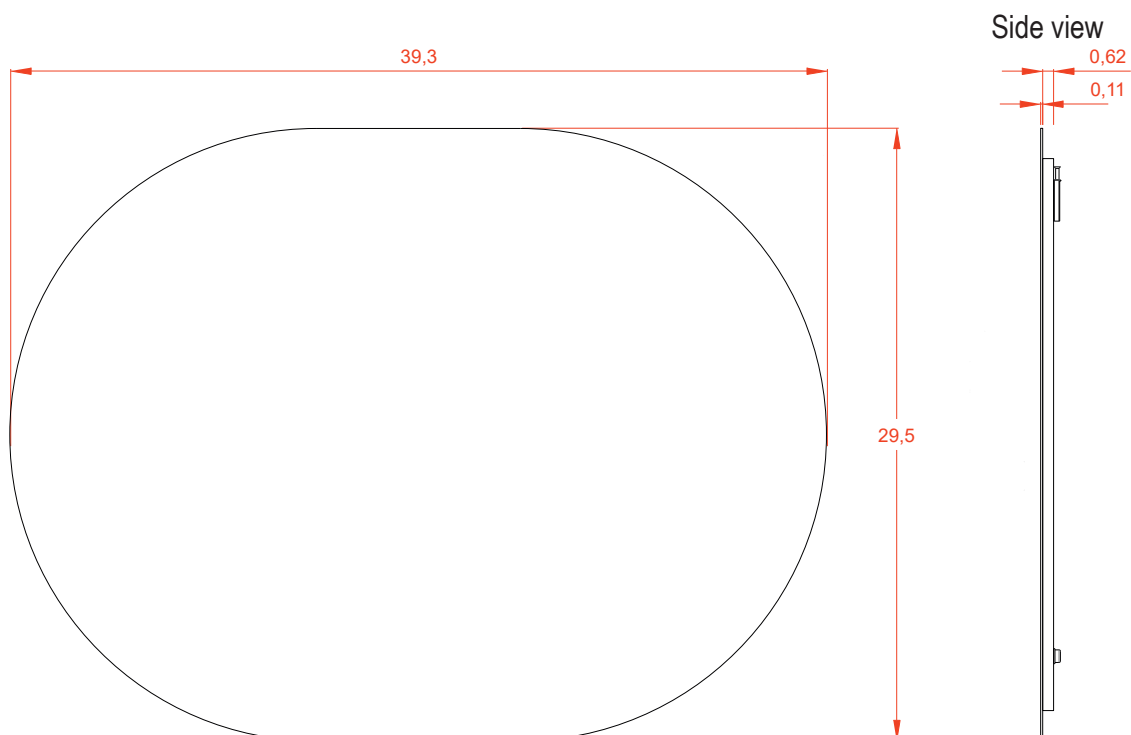

## Features:

20 W, 990 Lm, 6500 K

Includes adjustable support

Fully finished backboard

Includes installation hardware

Micro-Density Fiberboard (MDF) construction