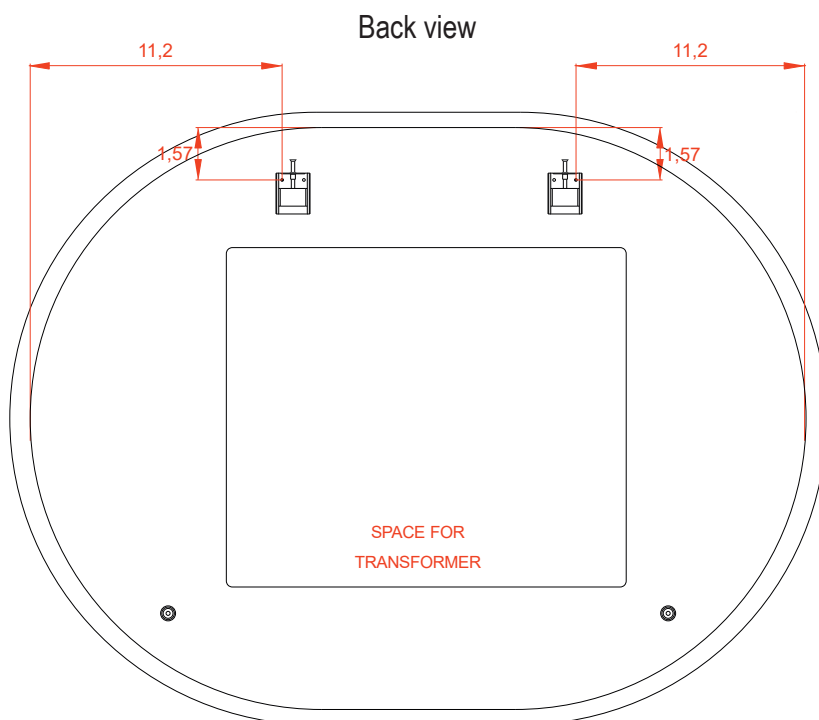

## Features:

20 W, 990 Lm, 6500 K

Includes adjustable support

Fully finished backboard

Includes installation hardware

Micro-Density Fiberboard (MDF) construction