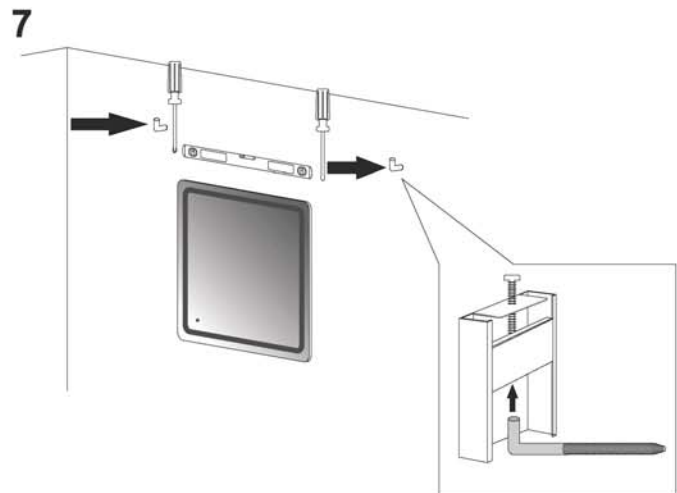

MIRROR

Series

The light source contained in this luminaire shall only be replaced by the manufacturer or his service agent or a similar qualified person.