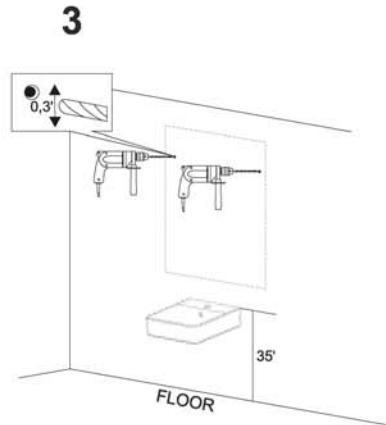

MIRROR

Series

The light source contained in this luminaire shall only be replaced by the manufacturer or his service agent or a similar qualified person.