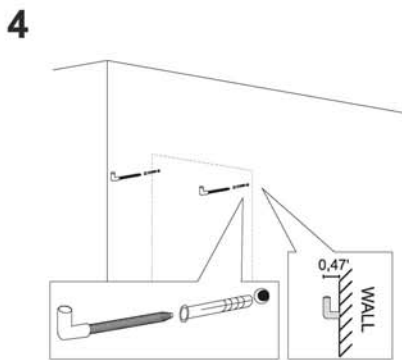

MIRROR

Series

The light source contained in this luminaire shall only be replaced by the manufacturer or his service agent or a similar qualified person.