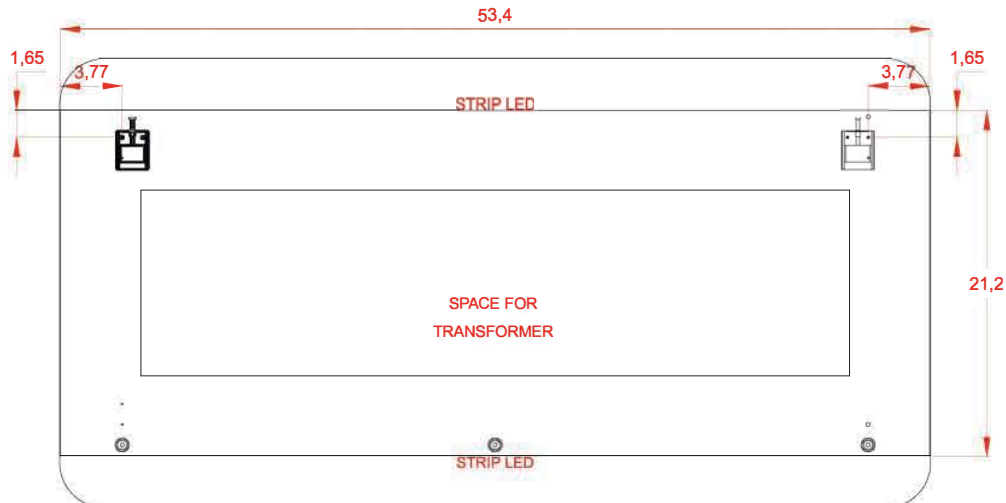

LUXURY ITALIAN
FURNITURE

It's all
about the
experience

BADEN HAUS S.p.A.
SINCE 1979
www.badenhaus.it

MIRROR

Series ITEM# 45006

Features:

- 20 W, 980 Lm, 6500 K
- Includes adjustable support
- Fully finished backboard
- Includes installation hardware
- Micro-Density Fiberboard (MDF) construction

Side view

Back view

MIRROR

Series

Installation notes:

Install this product according to the installation guide
Wall bracing and Baden Haus supplied hardware are recommended.

Installation tools not included: