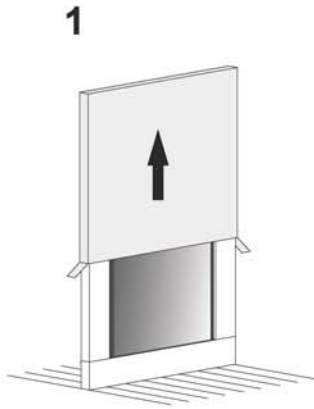

MIRROR

Series

The light source contained in this luminaire shall only be replaced by the manufacturer or his service agent or a similar qualified person.