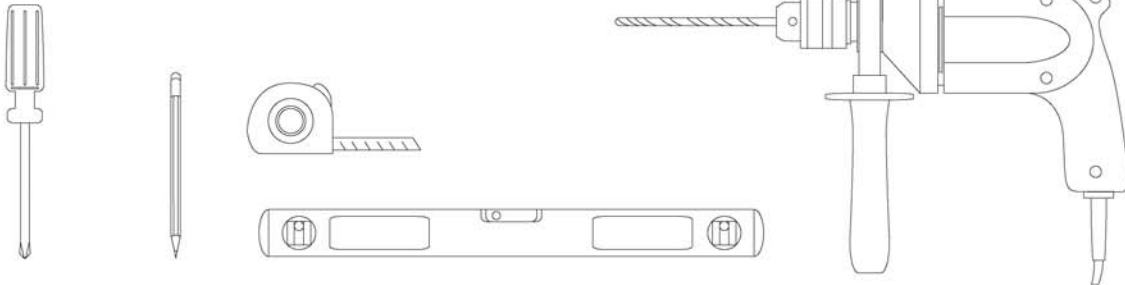

LUXURY ITALIAN
FURNITURE

It's all
about the
experience

BADEN HAUS S.p.A.
SINCE 1979
www.badenhaus.it

MIRROR

Series ITEM# 45006

Features:

- 20 W, 980 Lm, 6500 K
- Includes adjustable support
- Fully finished backboard
- Includes installation hardware
- Micro-Density Fiberboard (MDF) construction

Side view

Back view

MIRROR

Series

Installation notes:

Install this product according to the installation guide
Wall bracing and Baden Haus supplied hardware are recommended.

Installation tools not included:

Parts supplied:

x2

Hook 0,21in x 2,48in

x2

Nylon rawlplug 0,31 x 1,57in **suitable for brick wall**

MIRRORS

Mirror lighting full-led, guarantee an energy saving of a 80/90% compared to a classic lighting incandescent or halogen and life of about 3/5 times higher.