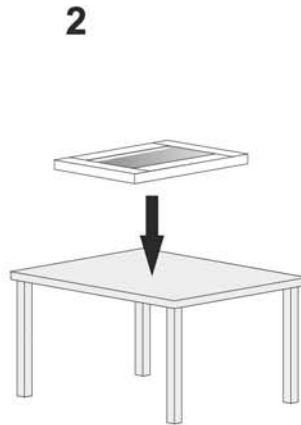

MIRROR

Series

The light source contained in this luminaire shall only be replaced by the manufacturer or his service agent or a similar qualified person.