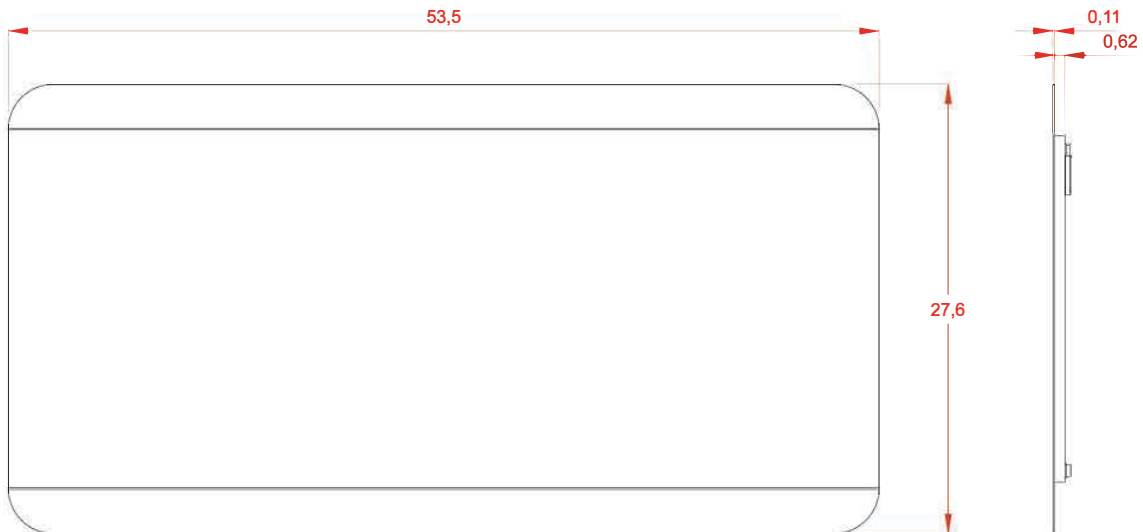

LUXURY ITALIAN
FURNITURE

It's all
about the
experience

BADEN HAUS S.p.A.
SINCE 1979
www.badenhaus.it

MIRROR

Series ITEM# 45006

Features:

- 20 W, 980 Lm, 6500 K
- Includes adjustable support
- Fully finished backboard
- Includes installation hardware
- Micro-Density Fiberboard (MDF) construction

Side view

Back view

MIRROR

Series

Installation notes:

Install this product according to the installation guide
Wall bracing and Baden Haus supplied hardware are recommended.

Installation tools not included: