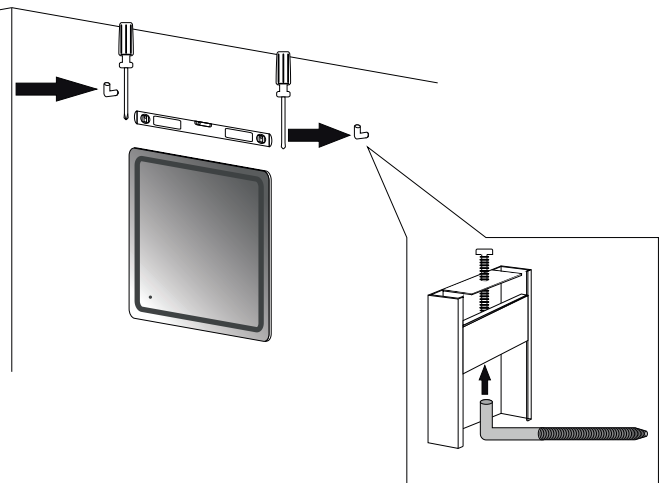

MIRROR

Series

1

2

3

4

5

6

7

The light source contained in this luminaire shall only be replaced by the manufacturer or his service agent or a similar qualified person.