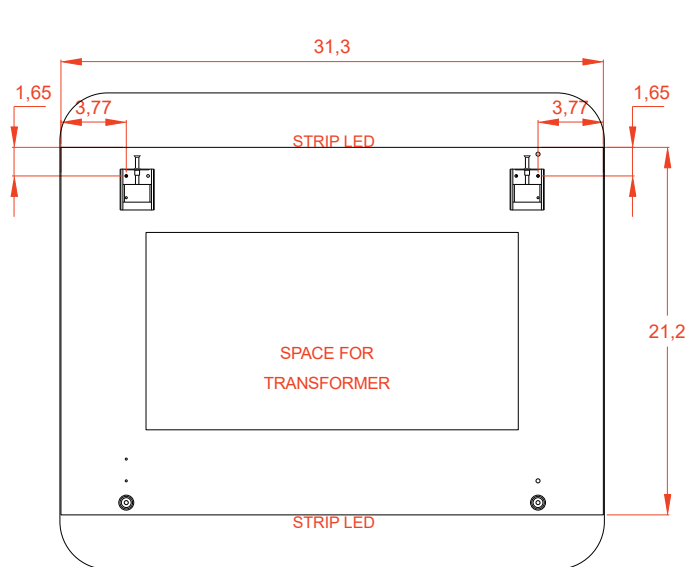

Includes adjustable support

Fully finished backboard

Includes installation hardware

Micro-Density Fiberboard (MDF) construction

Side view

Back view

MIRROR

Series

Installation notes:

Install this product according to the installation guide
Wall bracing and Baden Haus supplied hardware are recommended.

Installation tools not included:

Parts supplied:

x2

Hook 0,21in x 2,48in