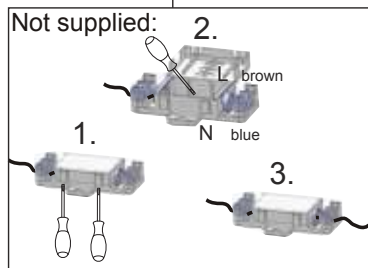

Includes adjustable support

Fully finished backboard

Includes installation hardware

Side view

Back view

MIRROR

Series

Parts supplied:

Hook 0,21in x 2,48in

x2

Nylon rawlplug 0,31 x 1,57in suitable for brick wall

x2

The light source contained in this luminaire shall only be replaced by the manufacturer or his service agent or a similar qualified person.