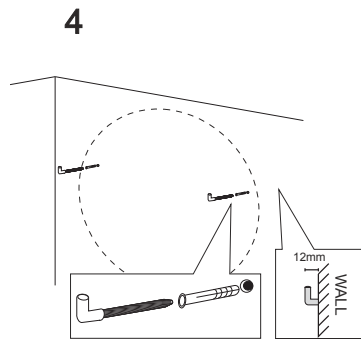

Includes adjustable support

Fully finished backboard

Includes installation hardware

Side view

Back view

MIRROR

Series

Parts supplied:

Hook 0,21in x 2,48in

x2

Nylon rawlplug 0,31 x 1,57in suitable for brick wall

x2

The light source contained in this luminaire shall only be replaced by the manufacturer or his service agent or a similar qualified person.