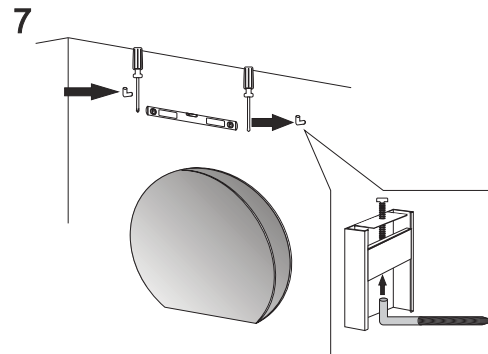

Includes adjustable support

Fully finished backboard

Includes installation hardware

Side view

Back view

MIRROR

Series

Parts supplied:

Hook 0,21in x 2,48in

x2

Nylon rawlplug 0,31 x 1,57in suitable for brick wall

x2

The light source contained in this luminaire shall only be replaced by the manufacturer or his service agent or a similar qualified person.