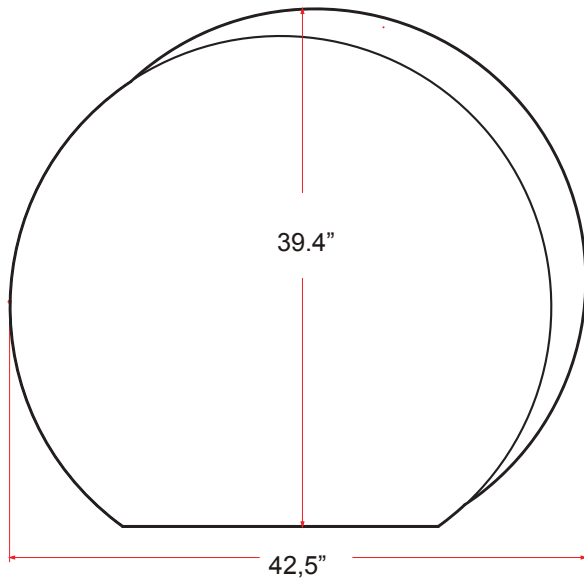

LUXURY ITALIAN

FURNITURES

It's all
about the
experience

BADEN HAUS S.p.A.
SINCE 1979
www.badenhaus.it

MIRROR

Series **ITEM# 45010**

Features:

21 W , 1600 Lm , 6500 K

Includes adjustable support

Fully finished backboard

Includes installation hardware

Side view

Back view