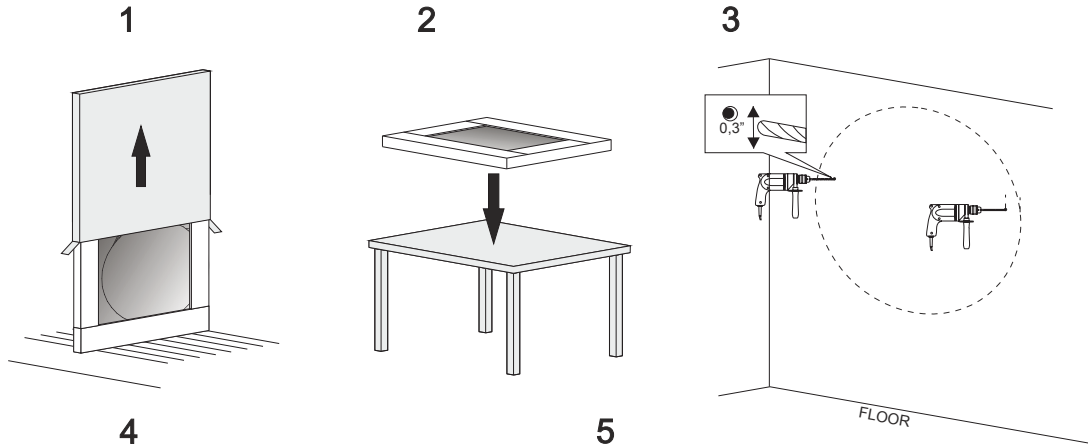

Includes adjustable support

Fully finished backboard

Includes installation hardware

Side view

Back view

MIRROR

Series

Parts supplied:

Hook 0,21in x 2,48in

x2

Nylon rawlplug 0,31 x 1,57in suitable for brick wall

x2

The light source contained in this luminaire shall only be replaced by the manufacturer or his service agent or a similar qualified person.