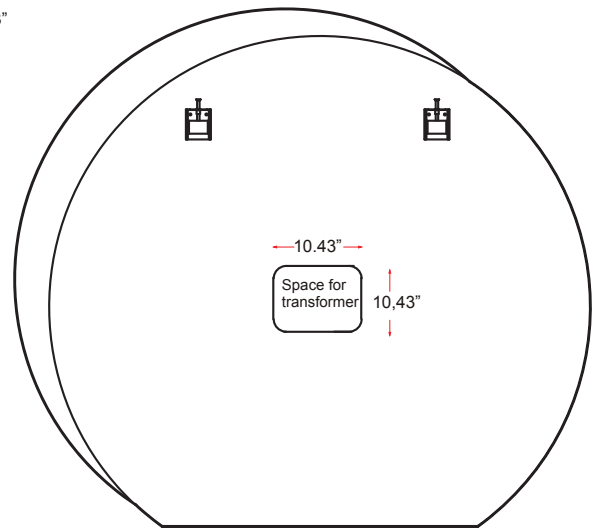

Includes adjustable support

Fully finished backboard

Includes installation hardware

Side view

Back view

MIRROR

Series

Parts supplied:

Hook 0,21in x 2,48in

x2

Nylon rawlplug 0,31 x 1,57in suitable for brick wall

x2

The light source contained in this luminaire shall only be replaced by the manufacturer or his service agent or a similar qualified person.