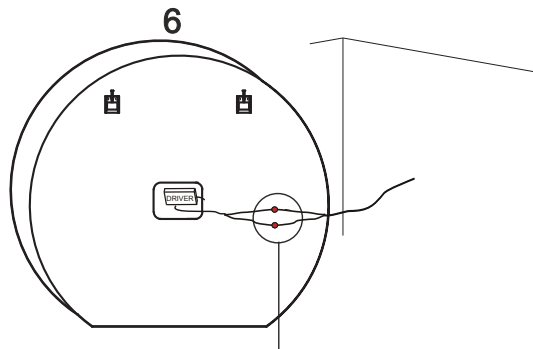

Includes adjustable support

Fully finished backboard

Includes installation hardware

Side view

Back view

MIRROR

Series

Parts supplied:

Hook 0,21in x 2,48in

x2

Nylon rawlplug 0,31 x 1,57in suitable for brick wall

x2

The light source contained in this luminaire shall only be replaced by the manufacturer or his service agent or a similar qualified person.