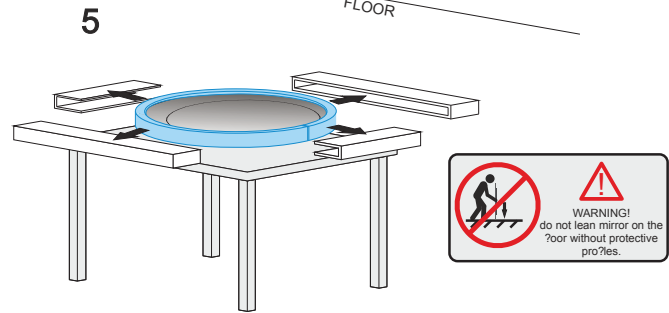

Includes adjustable support

Fully finished backboard

Includes installation hardware

Side view

Back view

MIRROR

Series

Parts supplied:

Hook 0,21in x 2,48in

x2

Nylon rawlplug 0,31 x 1,57in suitable for brick wall

x2

The light source contained in this luminaire shall only be replaced by the manufacturer or his service agent or a similar qualified person.