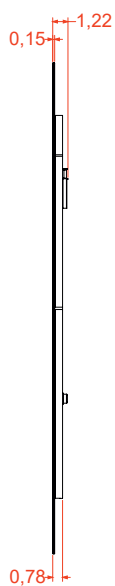

LUXURY ITALIAN

FURNITURE

It's all about the experience

BADEN HAUS S.p.A.
SINCE 1979
www.badenhaus.it

MIRROR

Series - Art. 45011

Features:

40 W, 3000 Lm, 6500 K

Includes adjustable support

Fully finished backboard

Includes installation hardware

Micro-Density Fiberboard (MDF) construction

Side view

Back view

MIRROR

Series

Installation notes:

Install this product according to the installation guide
Wall bracing and Baden Haus supplied hardware are recommended.

Installation tools not included:

Parts supplied:

x2

Hook 0,21in x 2,48in

x2

Nylon rawlplug 0,31 x 1,57in **suitable for brick wall**

MIRRORS

Mirror lighting full-led, guarantee an energy saving of a 80/90% compared to a classic lighting incandescent or halogen and life of about 3/5 times higher.