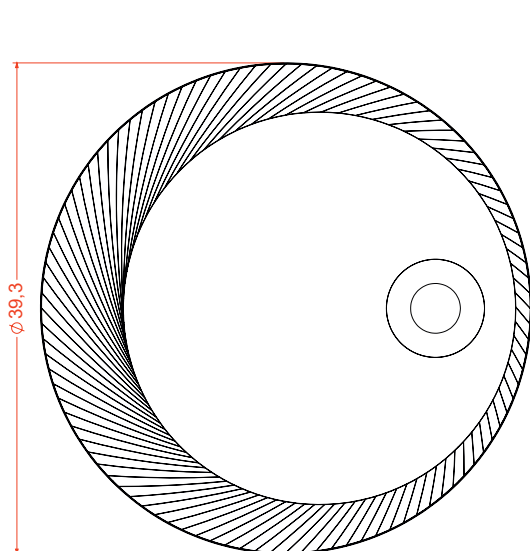

Includes adjustable support

Fully finished backboard

Includes installation hardware

Micro-Density Fiberboard (MDF) construction

Side view

Back view

MIRROR

Series

Installation notes:

Install this product according to the installation guide
Wall bracing and Baden Haus supplied hardware are recommended.

Installation tools not included:

Parts supplied:

x2

Hook 0,21in x 2,48in