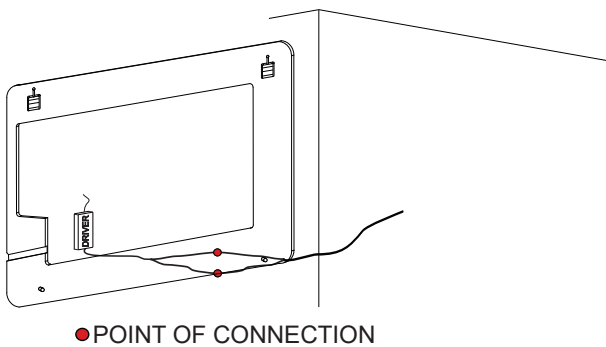

MIRROR

Series

1

2

3

4

5

6

7

The light source contained in this luminaire shall only be replaced by the manufacturer or his service agent or a similar qualified person.