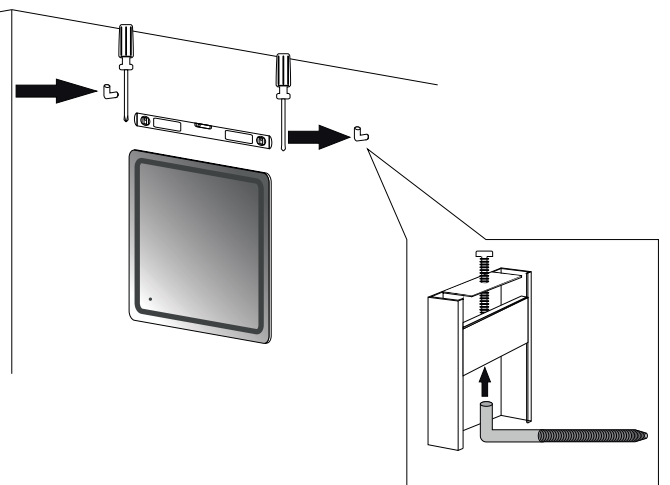

MIRROR

Series

1

2

3

4

5

6

7

The light source contained in this luminaire shall only be replaced by the manufacturer or his service agent or a similar qualified person.