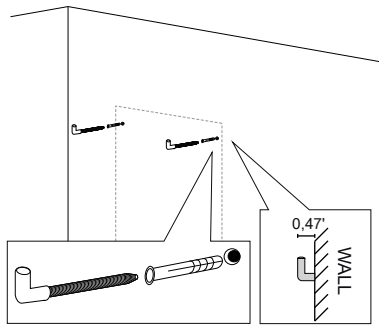

MIRROR

Series

1

2

3

4

5

6

7

The light source contained in this luminaire shall only be replaced by the manufacturer or his service agent or a similar qualified person.