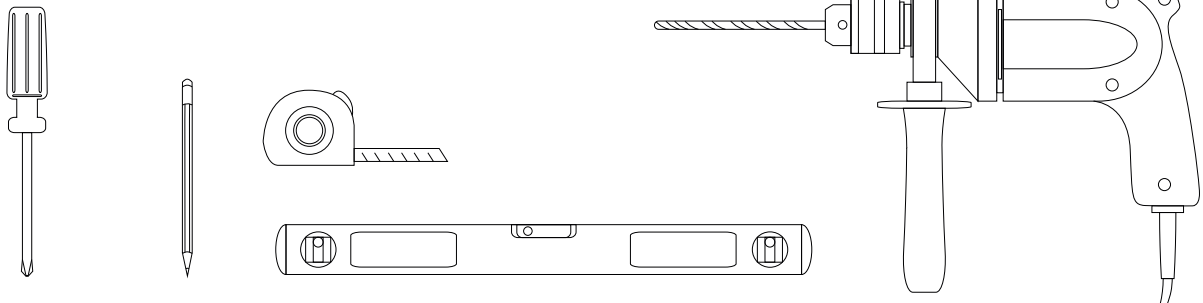

Includes adjustable support

Fully finished backboard

Includes installation hardware

Micro-Density Fiberboard (MDF) construction

Side view

Back view

MIRROR

Series

Installation notes:

Install this product according to the installation guide
Wall bracing and Baden Haus supplied hardware are recommended.

Installation tools not included:

Parts supplied:

x2

Hook 0,21in x 2,48in

x2

Nylon rawlplug 0,31 x 1,57in **suitable for brick wall**

MIRRORS

Mirror lighting full-led, guarantee an energy saving of a 80/90% compared to a classic lighting incandescent or halogen and life of about 3/5 times higher.