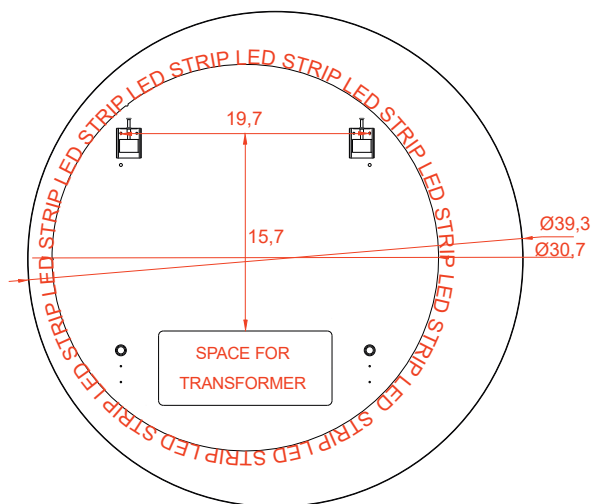

Includes adjustable support

Fully finished backboard

Includes installation hardware

Micro-Density Fiberboard (MDF) construction

Side view

Back view

MIRROR

Series

Installation notes:

Install this product according to the installation guide
Wall bracing and Baden Haus supplied hardware are recommended.

Installation tools not included:

Parts supplied:

x2

Hook 0,21in x 2,48in