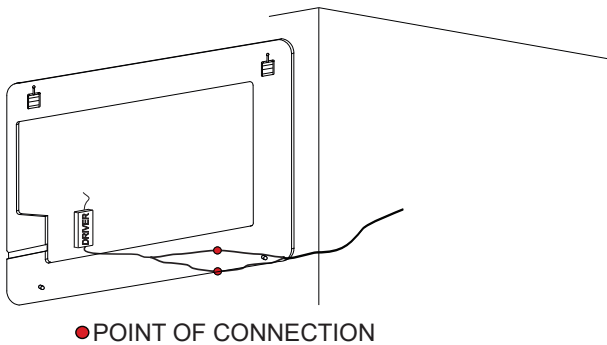

Installation notes:

Install this product according to the installation guide
Wall bracing and Baden Haus supplied hardware are recommended.

Installation tools not included:

Parts supplied:

x2

Hook 0,21in x 2,48in

● POINT OF CONNECTION

7

The light source contained in this luminaire shall only be replaced by the manufacturer or his service agent or a similar qualified person.