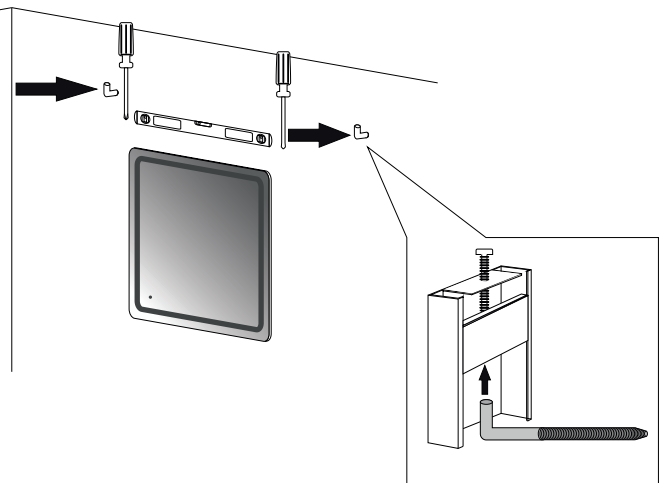

Installation notes:

Install this product according to the installation guide
Wall bracing and Baden Haus supplied hardware are recommended.

Installation tools not included:

Parts supplied:

x2

Hook 0,21in x 2,48in

● POINT OF CONNECTION

7

The light source contained in this luminaire shall only be replaced by the manufacturer or his service agent or a similar qualified person.