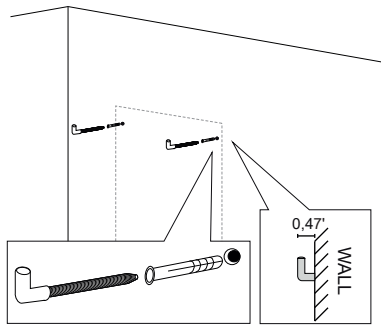

MIRROR

Series

1

2

3

4

5

6

● POINT OF CONNECTION

7

The light source contained in this luminaire shall only be replaced by the manufacturer or his service agent or a similar qualified person.