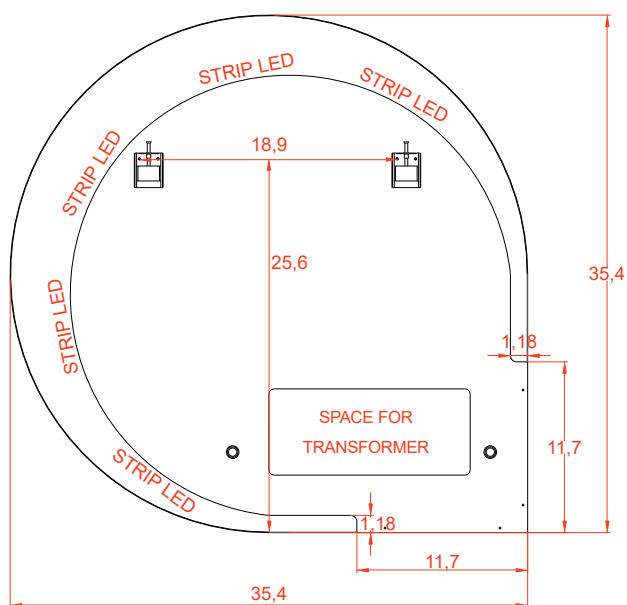

Includes adjustable support

Fully finished backboard

Includes installation hardware

Micro-Density Fiberboard (MDF) construction

Side view

Back view

MIRROR

Series

Installation notes:

Install this product according to the installation guide
Wall bracing and Baden Haus supplied hardware are recommended.

Installation tools not included:

Parts supplied:

x2

Hook 0,21in x 2,48in