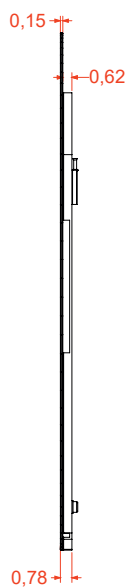

LUXURY ITALIAN

FURNITURE

It's all
about the
experience

BADEN HAUS S.p.A.
SINCE 1979
www.badenhaus.it

MIRROR

Series - Art. 45012

Features:

36 W, 2700 Lm, 6500 K

Includes adjustable support

Fully finished backboard

Includes installation hardware

Micro-Density Fiberboard (MDF) construction

Side view

Back view

MIRROR

Series

Installation notes:

Install this product according to the installation guide
Wall bracing and Baden Haus supplied hardware are recommended.

Installation tools not included:

Parts supplied:

x2

Hook 0,21in x 2,48in

x2

Nylon rawlplug 0,31 x 1,57in **suitable for brick wall**

MIRRORS

Mirror lighting full-led, guarantee an energy saving of a 80/90% compared to a classic lighting incandescent or halogen and life of about 3/5 times higher.