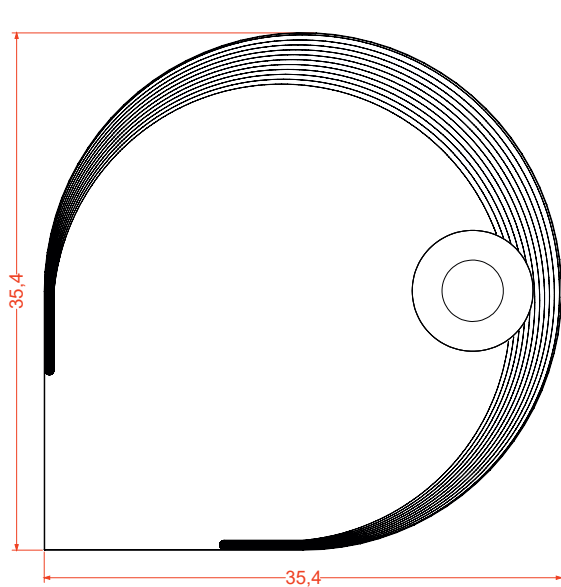

Includes adjustable support

Fully finished backboard

Includes installation hardware

Micro-Density Fiberboard (MDF) construction

Side view

Back view

MIRROR

Series

Installation notes:

Install this product according to the installation guide
Wall bracing and Baden Haus supplied hardware are recommended.

Installation tools not included:

Parts supplied:

x2

Hook 0,21in x 2,48in

x2

Nylon rawlplug 0,31 x 1,57in **suitable for brick wall**

MIRRORS

Mirror lighting full-led, guarantee an energy saving of a 80/90% compared to a classic lighting incandescent or halogen and life of about 3/5 times higher.