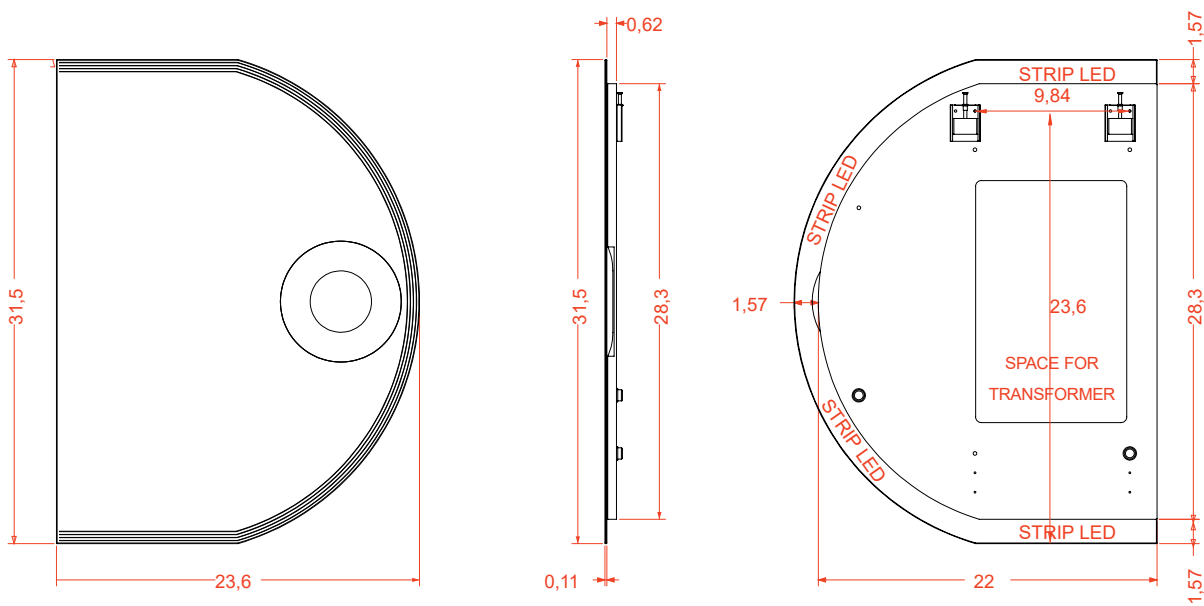

## Features:

24 W, 1860 Lm, 6500 K

Includes adjustable support

Fully finished backboard

Includes installation hardware

Micro-Density Fiberboard (MDF) construction

Side view

Back view

### Parts supplied:

x2

Hook 0,21in x 2,48in

x2

Nylon rawlplug 0,31 x 1,57in **suitable for brick wall**