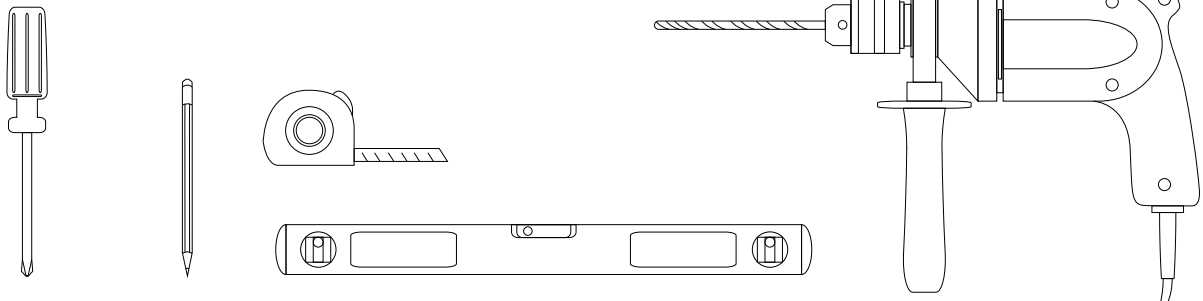

MIRROR

Series

Installation notes:

Install this product according to the installation guide
Wall bracing and Baden Haus supplied hardware are recommended.

Installation tools not included:

Parts supplied:

x2

Hook 0,21in x 2,48in

x2

Nylon rawlplug 0,31 x 1,57in **suitable for brick wall**

MIRRORS

Mirror lighting full-led, guarantee an energy saving of a 80/90% compared to a classic lighting incandescent or halogen and life of about 3/5 times higher.

The LED lighting can exceed 50.000 hours of activities, reducing the costs of maintenance. Not produce heat and withstand the high temperatures.

IP44 ☐ CE

Unlike normal halogen lamps, do not contain mercury and do not emit harmful UV rays for the health.