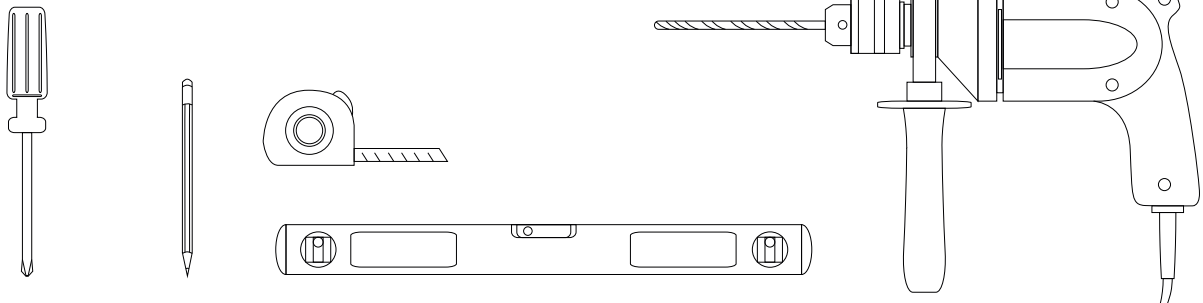

Fully finished backboard

Includes installation hardware

Micro-Density Fiberboard (MDF) construction

Side view

Back view

MIRROR

Series

Installation notes:

Install this product according to the installation guide
Wall bracing and Baden Haus supplied hardware are recommended.

Installation tools not included:

Parts supplied:

x2

Hook 0,21in x 2,48in

x2

Nylon rawlplug 0,31 x 1,57in **suitable for brick wall**