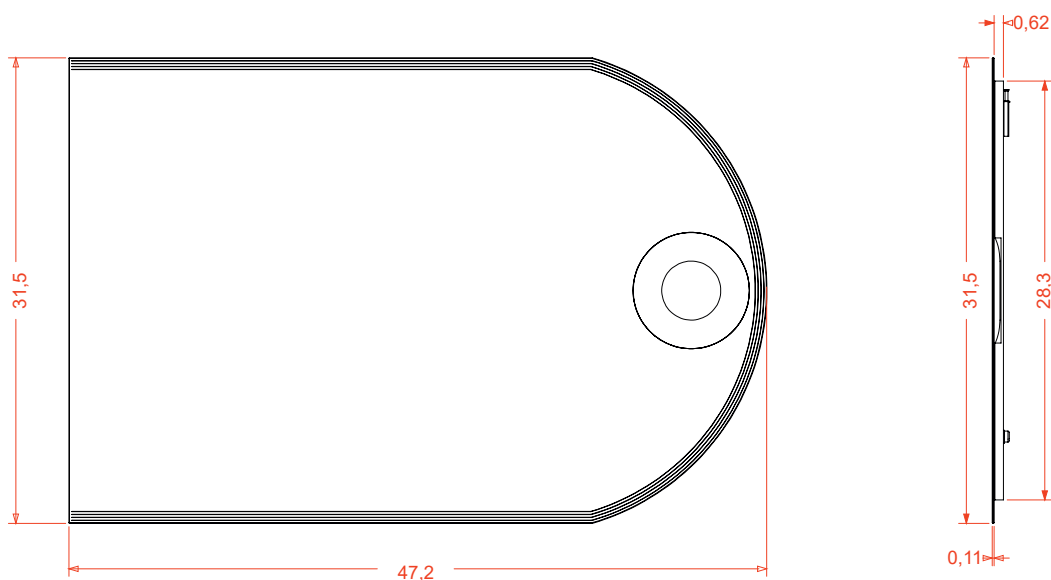

LUXURY ITALIAN
FURNITURE

It's all
about the
experience

BADEN HAUS S.p.A.
SINCE 1979
www.badenhaus.it

MIRROR

Series Soho - Art. 45030

Features:

42 W, 3300 Lm, 6500 K

Includes adjustable support

Fully finished backboard

Includes installation hardware

Micro-Density Fiberboard (MDF) construction

Side view

Back view

MIRROR

Series

Installation notes: