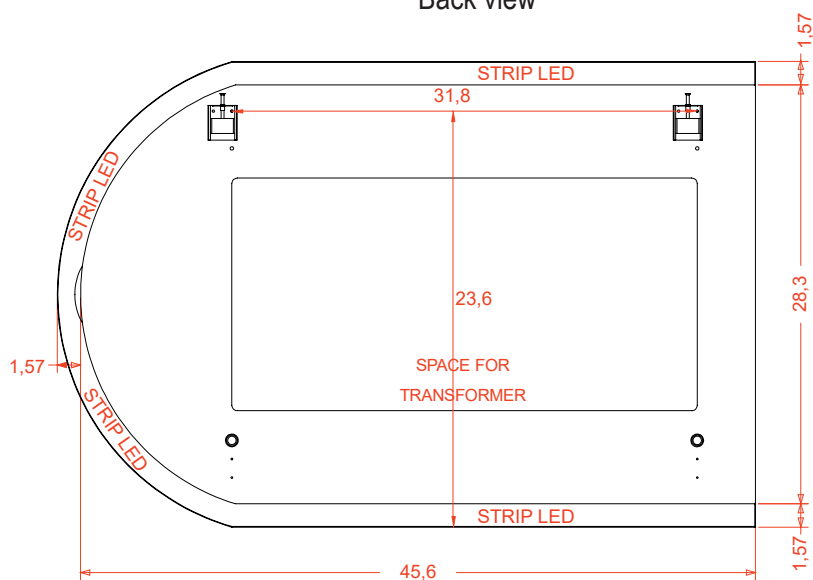

Fully finished backboard

Includes installation hardware

Micro-Density Fiberboard (MDF) construction

Side view

Back view

MIRROR

Series

Installation notes:

Install this product according to the installation guide
Wall bracing and Baden Haus supplied hardware are recommended.

Installation tools not included:

Parts supplied:

x2

Hook 0,21in x 2,48in

x2

Nylon rawlplug 0,31 x 1,57in **suitable for brick wall**