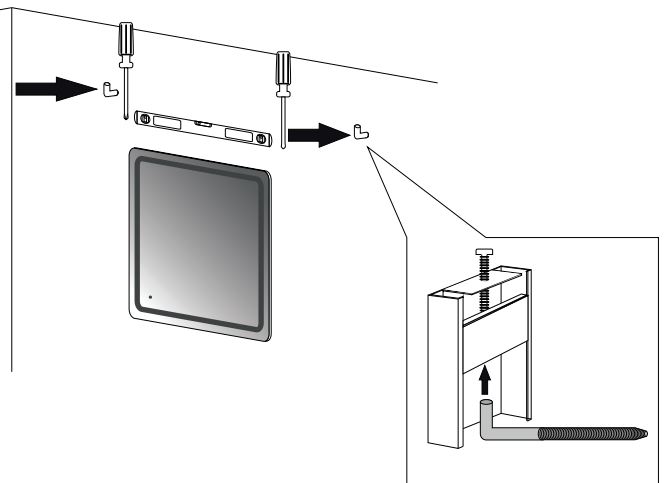

Fully finished backboard

Includes installation hardware

Micro-Density Fiberboard (MDF) construction

Side view

Back view

MIRROR

Series

Installation notes:

Install this product according to the installation guide
Wall bracing and Baden Haus supplied hardware are recommended.

Installation tools not included:

Parts supplied:

x2

Hook 0,21in x 2,48in

x2

Nylon rawlplug 0,31 x 1,57in **suitable for brick wall**

5

6

● POINT OF CONNECTION

7

The light source contained in this luminaire shall only be replaced by the manufacturer or his service agent or a similar qualified person.