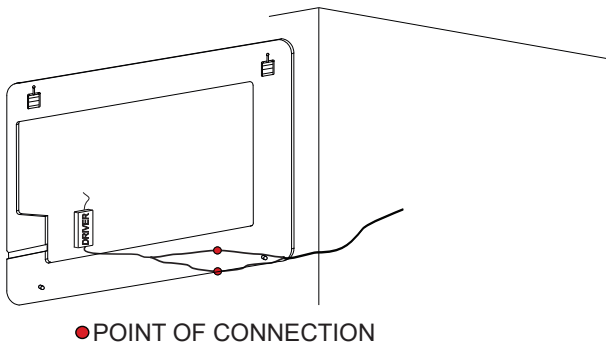

Install this product according to the installation guide
Wall bracing and Baden Haus supplied hardware are recommended.

Installation tools not included:

Parts supplied:

x2

Hook 0,21in x 2,48in

x2

Nylon rawlplug 0,31 x 1,57in **suitable for brick wall**

IP44 ☐ CE

Unlike normal halogen lamps, do not contain mercury and do not emit harmful UV rays for the health.

MIRROR

Series

1

2

3

4

5

6

● POINT OF CONNECTION

7

The light source contained in this luminaire shall only be replaced by the manufacturer or his service agent or a similar qualified person.