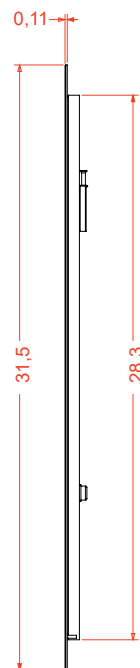

LUXURY ITALIAN
FURNITURE

It's all
about the
experience

BADEN HAUS S.p.A.
SINCE 1979
www.badenhaus.it

MIRROR

Series Soho - Art. 45031

Features:

17 W, 1320 Lm, RGB

Includes adjustable support

Fully finished backboard

Includes installation hardware

Micro-Density Fiberboard (MDF) construction

Side view

Back view

MIRROR

Series

Installation notes:

Install this product according to the installation guide
Wall bracing and Baden Haus supplied hardware are recommended.

Installation tools not included:

Parts supplied:

x2

Hook 0,21in x 2,48in

x2

Nylon rawlplug 0,31 x 1,57in **suitable for brick wall**