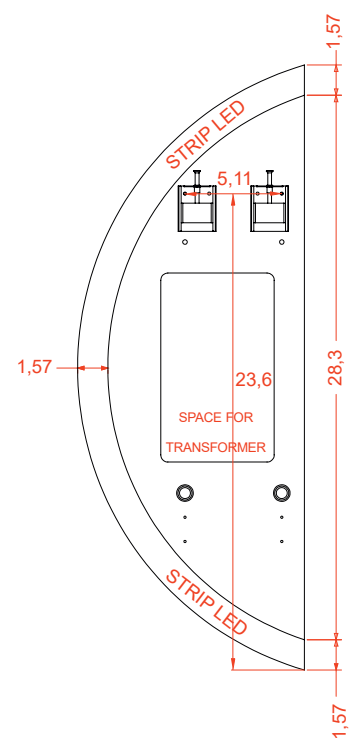

Fully finished backboard

Includes installation hardware

Micro-Density Fiberboard (MDF) construction

Side view

Back view

MIRROR

Series

Installation notes:

Install this product according to the installation guide
Wall bracing and Baden Haus supplied hardware are recommended.

Installation tools not included:

Parts supplied:

x2

Hook 0,21in x 2,48in

x2

Nylon rawlplug 0,31 x 1,57in **suitable for brick wall**