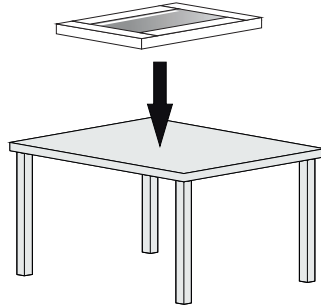

MIRROR

Series

1

2

3

4

5

6

7

The light source contained in this luminaire shall only be replaced by the manufacturer or his service agent or a similar qualified person.