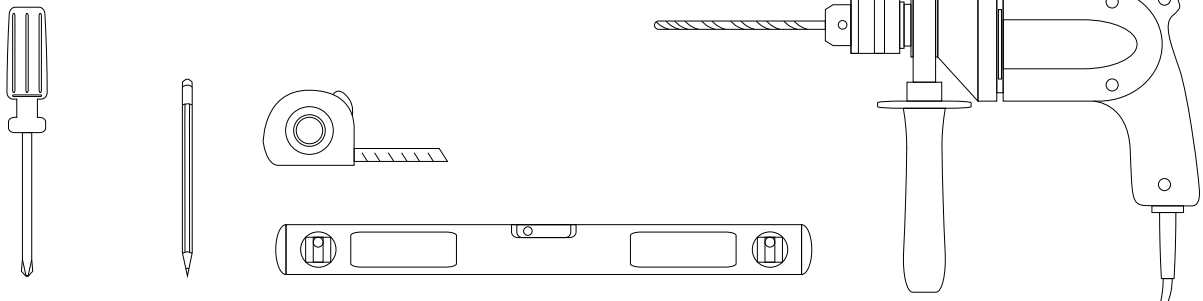

Fully finished backboard

Includes installation hardware

Micro-Density Fiberboard (MDF) construction

Side view

Back view

MIRROR

Series

Installation notes:

Install this product according to the installation guide
Wall bracing and Baden Haus supplied hardware are recommended.

Installation tools not included:

Parts supplied:

x2

Hook 0,21in x 2,48in

x2

Nylon rawlplug 0,31 x 1,57in **suitable for brick wall**