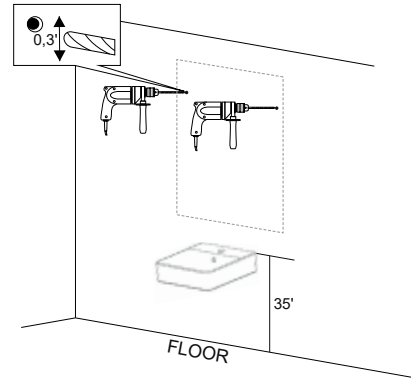

MIRROR

Series

1

2

3

4

5

6

7

The light source contained in this luminaire shall only be replaced by the manufacturer or his service agent or a similar qualified person.