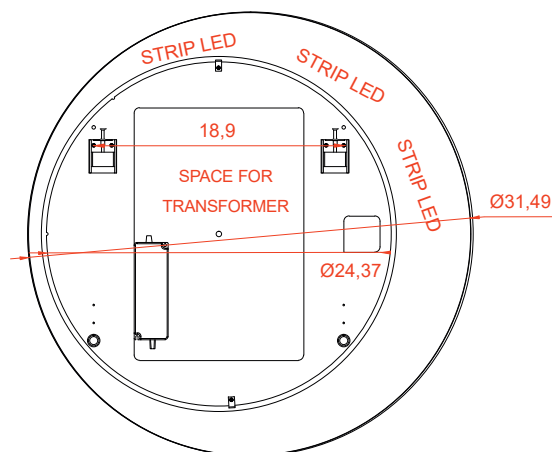

Includes adjustable support

Fully finished backboard

Includes installation hardware

Micro-Density Fiberboard (MDF) construction

Side view

Back view

MIRROR

Series

Installation notes:

Install this product according to the installation guide
Wall bracing and Baden Haus supplied hardware are recommended.

Installation tools not included:

Parts supplied:

x2

Hook 0,21in x 2,48in