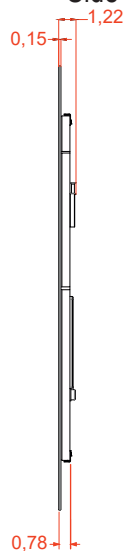

LUXURY ITALIAN

FURNITURE

It's all
about the
experience

BADEN HAUS S.p.A.
SINCE 1979
www.badenhaus.it

MIRROR

Series - Art. 45053-46021

Features:

30 W, 1750 Lm, 6500 K

Includes adjustable support

Fully finished backboard

Includes installation hardware

Micro-Density Fiberboard (MDF) construction

Side view

Back view

MIRROR

Series

Installation notes:

Install this product according to the installation guide
Wall bracing and Baden Haus supplied hardware are recommended.

Installation tools not included:

Parts supplied:

x2

Hook 0,21in x 2,48in

x2

Nylon rawlplug 0,31 x 1,57in **suitable for brick wall**

MIRRORS

Mirror lighting full-led, guarantee an energy saving of a 80/90% compared to a classic lighting incandescent or halogen and life of about 3/5 times higher.