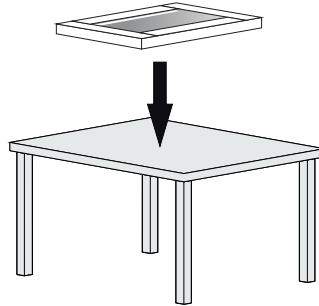

MIRROR

Series

1

2

3

4

5

6

7

The light source contained in this luminaire shall only be replaced by the manufacturer or his service agent or a similar qualified person.