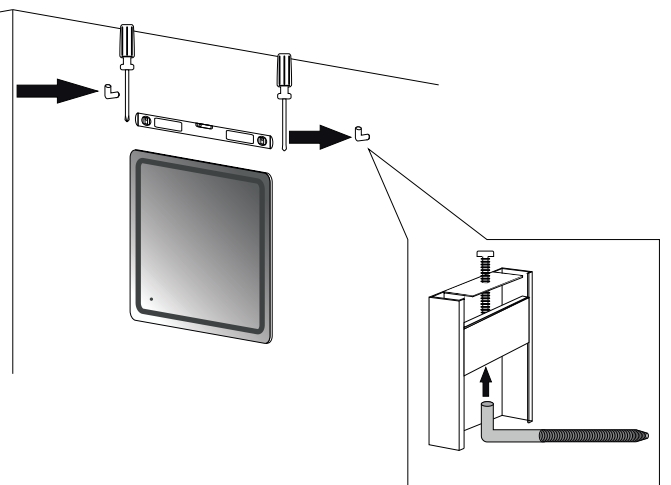

MIRROR

Series

1

2

3

4

5

6

7

The light source contained in this luminaire shall only be replaced by the manufacturer or his service agent or a similar qualified person.