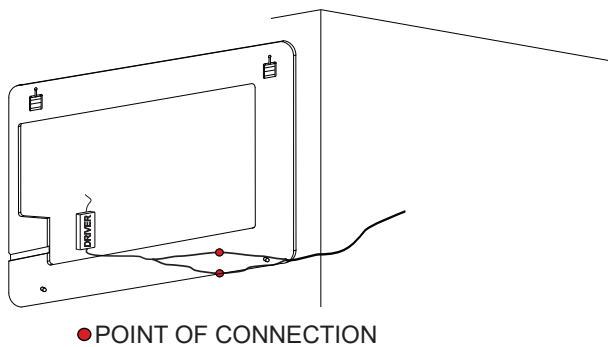

MIRROR

Series

1

2

3

4

5

6

7

The light source contained in this luminaire shall only be replaced by the manufacturer or his service agent or a similar qualified person.