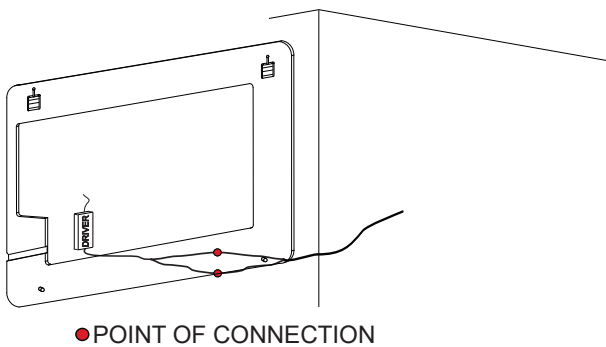

Installation notes:

Install this product according to the installation guide
Wall bracing and Baden Haus supplied hardware are recommended.

Installation tools not included:

Parts supplied:

x2

Hook 0,21in x 2,48in

MIRROR

Series

1

2

3

4

5

WARNING!
do not lean mirror on the floor without protective profiles.

6

● POINT OF CONNECTION

7

MUST BE INSTALLED BY A LICENSED ELECTRICIAN

The light source contained in this luminaire shall only be replaced by the manufacturer or his service agent or a similar qualified person.