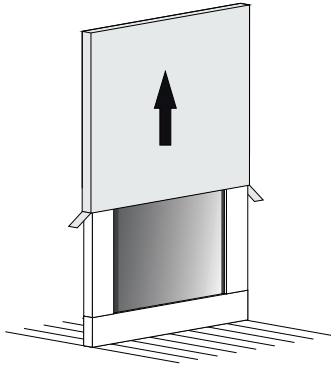

Includes adjustable support

Fully finished backboard

Includes installation hardware

Micro-Density Fiberboard (MDF) construction

Side view

Back view

MIRROR

Series

Installation notes:

Install this product according to the installation guide
Wall bracing and Baden Haus supplied hardware are recommended.

Installation tools not included:

Parts supplied:

x2

Hook 0,21in x 2,48in

x2

Nylon rawlplug 0,31 x 1,57in **suitable for brick wall**

MIRRORS

Mirror lighting full-led, guarantee an energy saving of a 80/90% compared to a classic lighting incandescent or halogen and life of about 3/5 times higher.

MIRROR

Series

1

2

3

4

5

WARNING!
do not lean mirror on the floor without protective profiles.