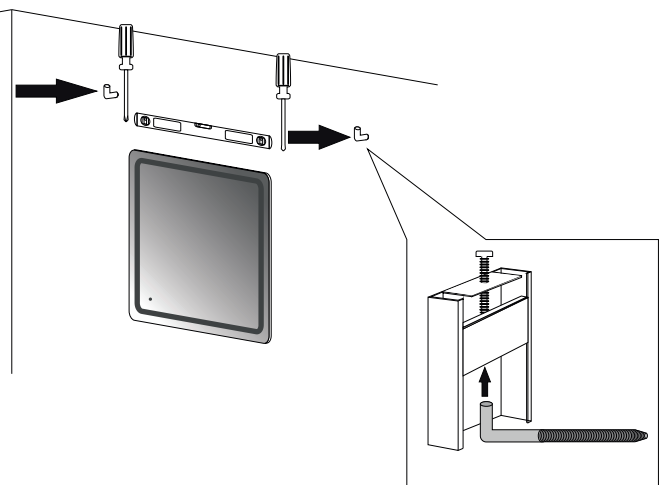

Installation notes:

Install this product according to the installation guide
Wall bracing and Baden Haus supplied hardware are recommended.

Installation tools not included:

Parts supplied:

x2

Hook 0,21in x 2,48in

MIRROR

Series

1

2

3

4

5

WARNING!
do not lean mirror on the floor without protective profiles.

6

● POINT OF CONNECTION

7

MUST BE INSTALLED BY A LICENSED ELECTRICIAN

The light source contained in this luminaire shall only be replaced by the manufacturer or his service agent or a similar qualified person.