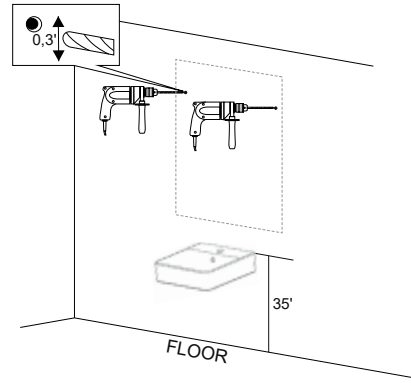

Installation notes:

Install this product according to the installation guide
Wall bracing and Baden Haus supplied hardware are recommended.

Installation tools not included:

Parts supplied:

x2

Hook 0,21in x 2,48in

MIRROR

Series

1

2

3

4

5

WARNING!
do not lean mirror on the floor without protective profiles.

6

● POINT OF CONNECTION

7

MUST BE INSTALLED BY A LICENSED ELECTRICIAN

The light source contained in this luminaire shall only be replaced by the manufacturer or his service agent or a similar qualified person.