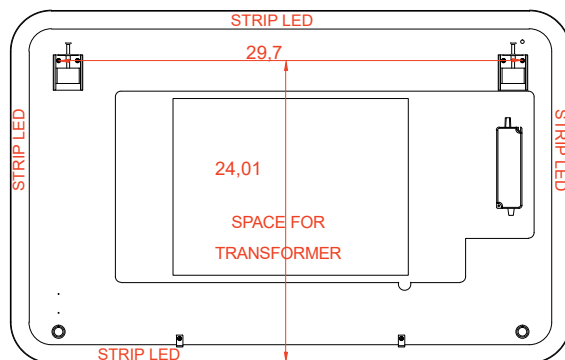

Includes adjustable support

Fully finished backboard

Includes installation hardware

Micro-Density Fiberboard (MDF) construction

Side view

Back view

MIRROR

Series

Installation notes:

Install this product according to the installation guide
Wall bracing and Baden Haus supplied hardware are recommended.

Installation tools not included:

Parts supplied:

x2

Hook 0,21in x 2,48in