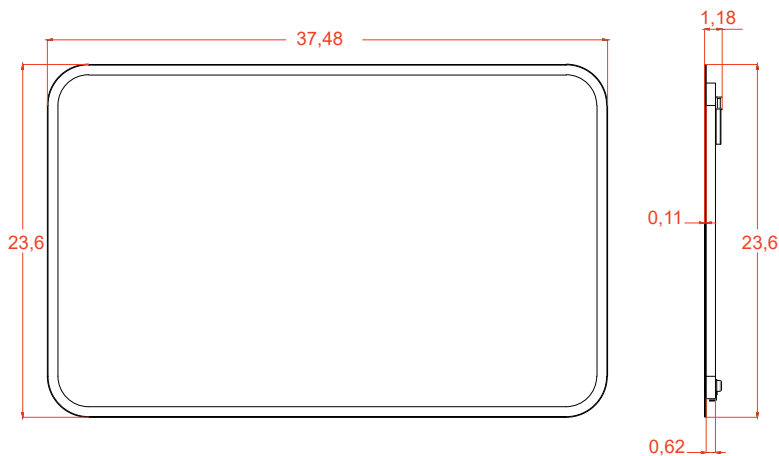

LUXURY ITALIAN

FURNITURE

It's all about the experience

BADEN HAUS S.p.A.
SINCE 1979
www.badenhaus.it

MIRROR

Series Liverpool - Art. 45060-46014

Features:

22 W, 1300 Lm, 6500 K

Includes adjustable support

Fully finished backboard

Includes installation hardware

Micro-Density Fiberboard (MDF) construction

Side view

Back view

MIRROR

Series

Installation notes:

Install this product according to the installation guide
Wall bracing and Baden Haus supplied hardware are recommended.

Installation tools not included:

Parts supplied:

x2

Hook 0,21in x 2,48in