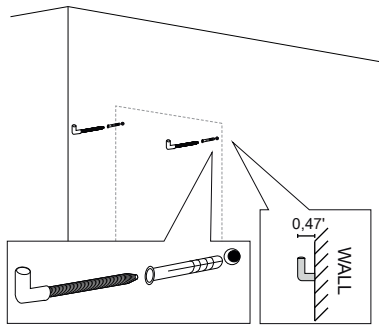

Installation notes:

Install this product according to the installation guide
Wall bracing and Baden Haus supplied hardware are recommended.

Installation tools not included:

Parts supplied:

x2

Hook 0,21in x 2,48in

MIRROR

Series

1

2

3

4

5

WARNING!
do not lean mirror on the floor without protective profiles.

6

● POINT OF CONNECTION

7

MUST BE INSTALLED BY A LICENSED ELECTRICIAN

The light source contained in this luminaire shall only be replaced by the manufacturer or his service agent or a similar qualified person.