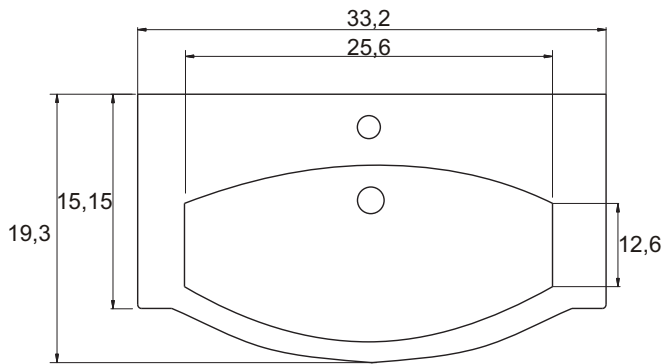

Installation notes:

Faucet and silicone are not included.
 All sizes are subject to tolerance.

Sink assembly

Install the faucet to the top and drains to the sink. Refer to the faucet and drain manufacturer's instructions.
 Complete the faucet connections. Run water and check for leaks.
 Apply a bead of silicone behind the top surface to the finished wall.

CERAMIC BASIN ART. 50150

Top view of sink

CERAMIC BASIN ART. 50151

Top view of sink