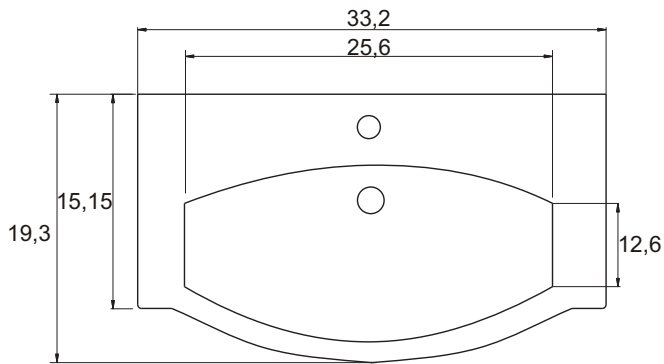

**Installation notes:**

Faucet and silicone are not included.  
 All sizes are subject to tolerance.

**Sink assembly**

Install the faucet to the top and drains to the sink. Refer to the faucet and drain manufacturer's instructions.  
 Complete the faucet connections. Run water and check for leaks.  
 Apply a bead of silicone behind the top surface to the finished wall.

**CERAMIC BASIN ART. 50150**

Top view of sink

**CERAMIC BASIN ART. 50151**

Top view of sink