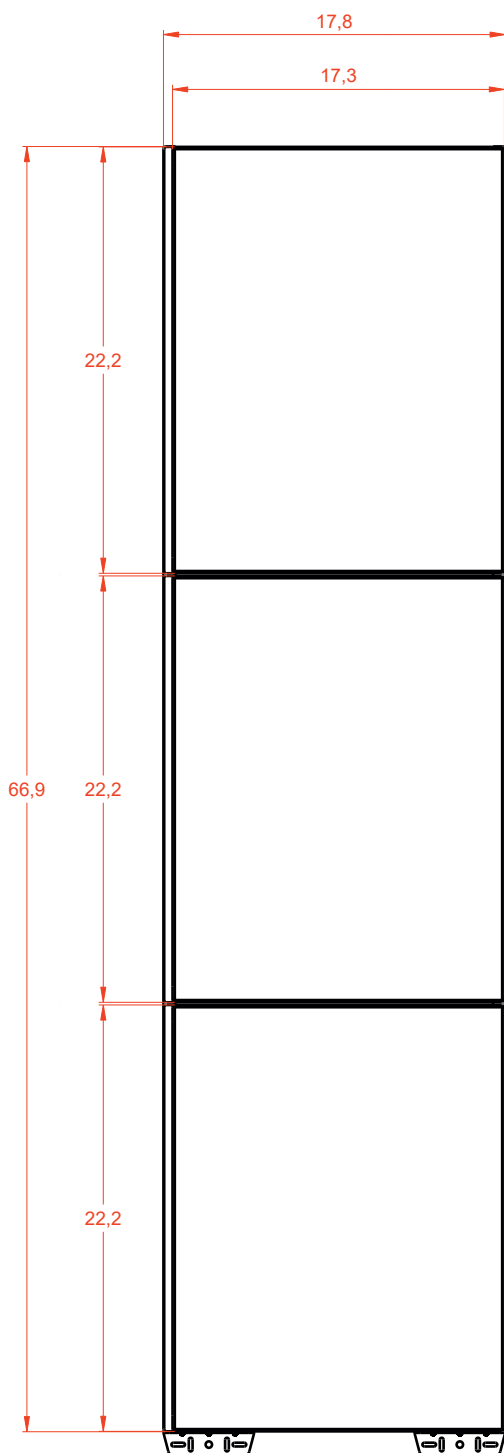

Includes installation hardware

Micro-Density Fiberboard (MDF) construction

Side view

Back view

HIGH CUPBOARD

Series

Installation notes:

Install this product according to the installation guide.
Choose fitting hardware according to wall material.

3

4