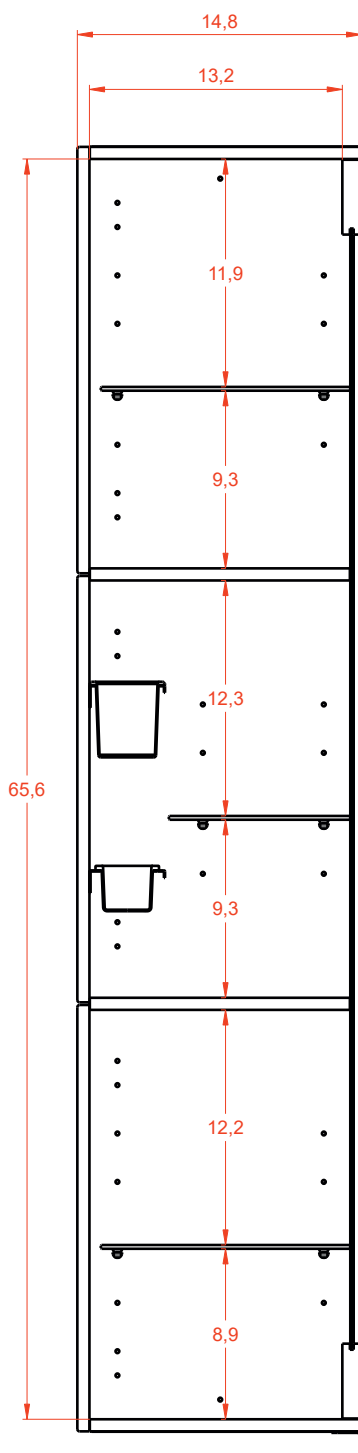

Includes installation hardware

Micro-Density Fiberboard (MDF) construction

Side view

Back view

HIGH CUPBOARD

Series

Installation notes:

Install this product according to the installation guide.
Choose fitting hardware according to wall material.

Installation tools not included:

Parts supplied:

X4

X4

HIGH CUPBOARD

Series

1

2

3

4