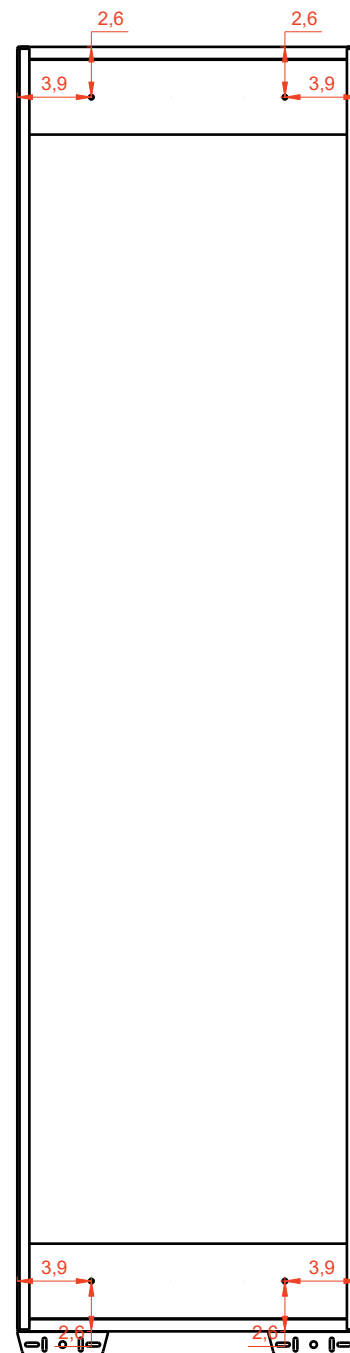

Includes installation hardware

Micro-Density Fiberboard (MDF) construction

Side view

Back view

HIGH CUPBOARD

Series

Installation notes:

Install this product according to the installation guide.
Choose fitting hardware according to wall material.

Installation tools not included:

Parts supplied:

X4

X4

HIGH CUPBOARD

Series

1

2

3

4