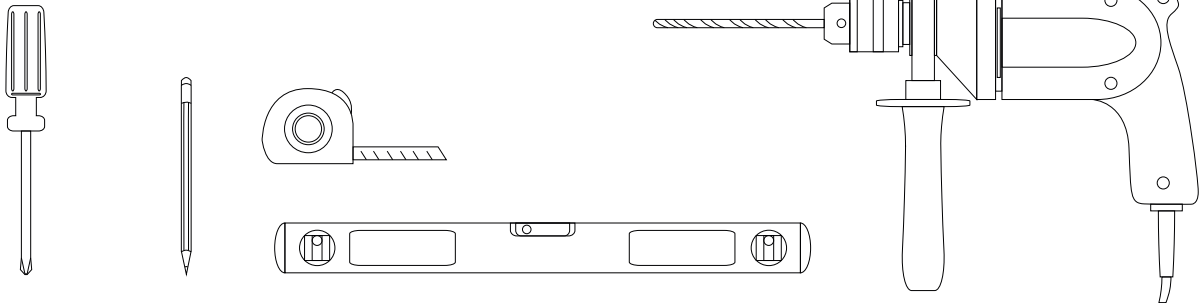

Includes installation hardware

Micro-Density Fiberboard (MDF) construction

Side view

Back view

HIGH CUPBOARD

Series

Installation notes:

Install this product according to the installation guide.
Choose fitting hardware according to wall material.

Installation tools not included:

Parts supplied:

X4

X4

HIGH CUPBOARD

Series

1

2