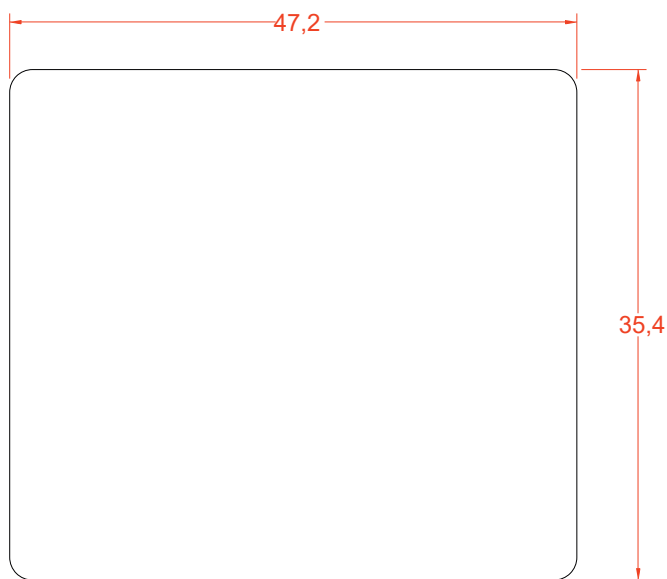

LUXURY ITALIAN

FURNITURE

It's all
about the
experience

BADEN HAUS S.p.A.
SINCE 1979
www.badenhaus.it

MIRROR

Series - Art. 54037

Features:

Includes adjustable support

Fully finished backboard

Includes installation hardware

Micro-Density Fiberboard (MDF) construction

Side view

Back view