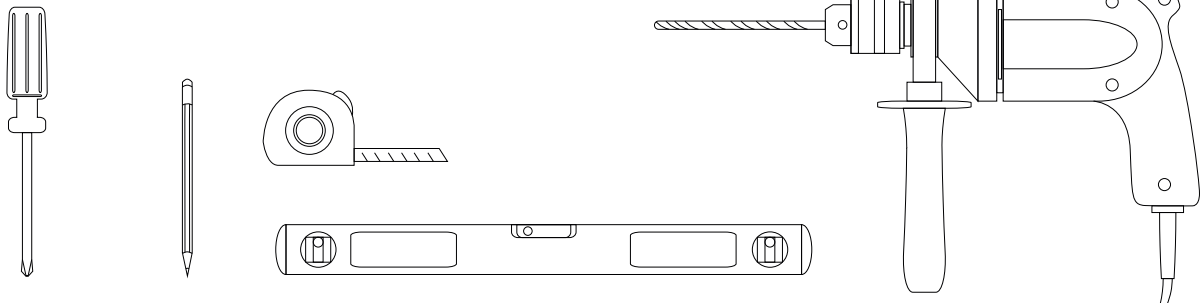

## Features:

Includes adjustable support

Fully finished backboard

Includes installation hardware

Micro-Density Fiberboard (MDF) construction

Side view

Back view

### Installation notes:

Install this product according to the installation guide  
Wall bracing and Baden Haus supplied hardware are recommended.

### Parts supplied:

x2

Hook 0,21in x 2,48in

x2

Nylon rawlplug 0,31 x 1,57in **suitable for brick wall**