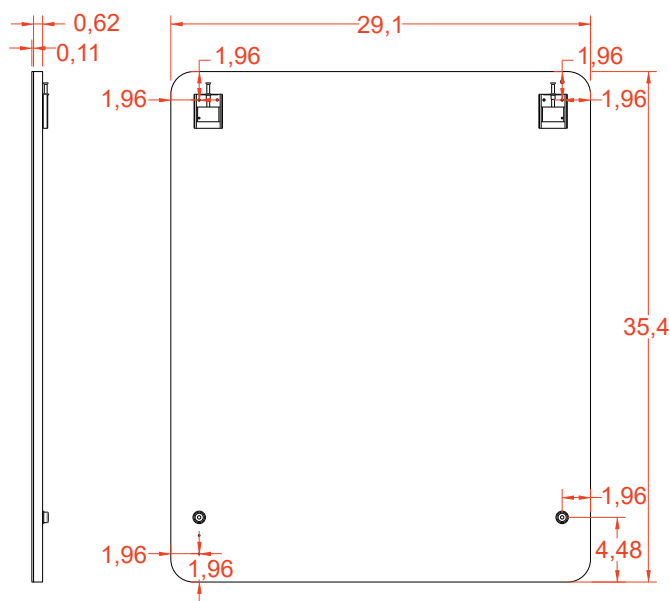

LUXURY ITALIAN

FURNITURE

It's all
about the
experience

BADEN HAUS S.p.A.
SINCE 1979
www.badenhaus.it

MIRROR

Series - Art. 54039

Features:

Includes adjustable support

Fully finished backboard

Includes installation hardware

Micro-Density Fiberboard (MDF) construction

Side view

Back view