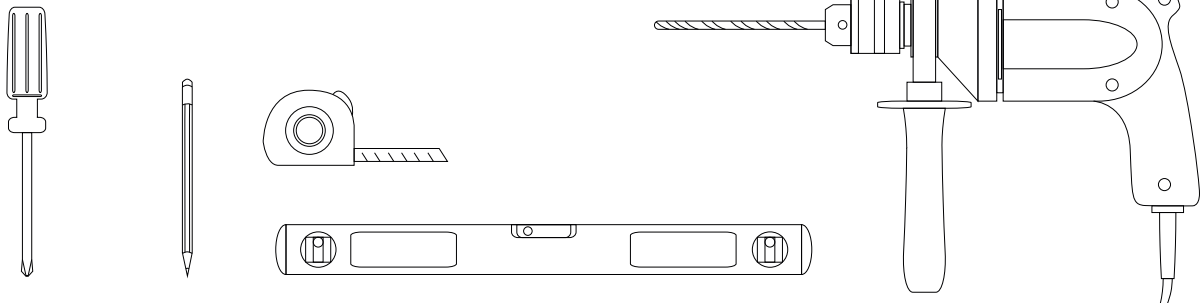

# MIRROR

Series - Art. 54039

## Features:

Includes adjustable support

Fully finished backboard

Includes installation hardware

Micro-Density Fiberboard (MDF) construction

Side view

Back view

### Installation notes:

Install this product according to the installation guide  
Wall bracing and Baden Haus supplied hardware are recommended.

### Parts supplied:

x2

Hook 0,21in x 2,48in

x2

Nylon rawlplug 0,31 x 1,57in **suitable for brick wall**