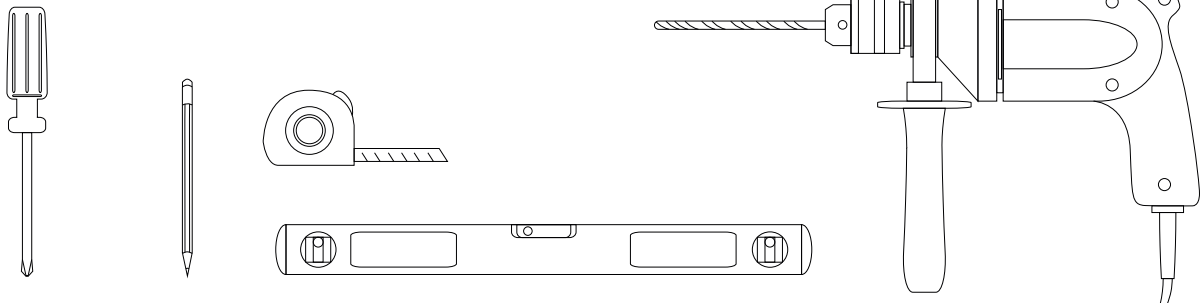

Fully finished backboard

Includes installation hardware

Micro-Density Fiberboard (MDF) construction

Side view

Back view

MIRROR

Series

Installation notes:

Install this product according to the installation guide
Wall bracing and Baden Haus supplied hardware are recommended.

Installation tools not included:

Parts supplied:

x2

Hook 0,21in x 2,48in

x2

Nylon rawlplug 0,31 x 1,57in **suitable for brick wall**