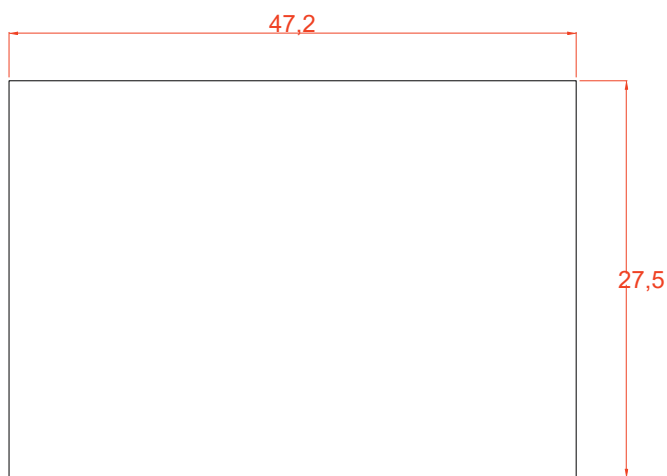

Fully finished backboard

Includes installation hardware

Micro-Density Fiberboard (MDF) construction

Side view

Back view

MIRROR

Series

Installation notes: