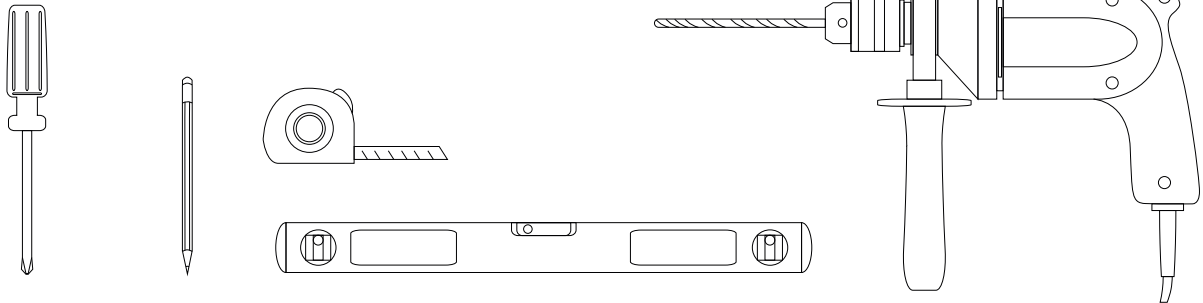

Fully finished backboard

Includes installation hardware

Micro-Density Fiberboard (MDF) construction

Side view

Back view

MIRROR

Series

Installation notes:

Install this product according to the installation guide
Wall bracing and Baden Haus supplied hardware are recommended.

Installation tools not included:

Parts supplied:

x2

Hook 0,21in x 2,48in

x2

Nylon rawlplug 0,31 x 1,57in **suitable for brick wall**