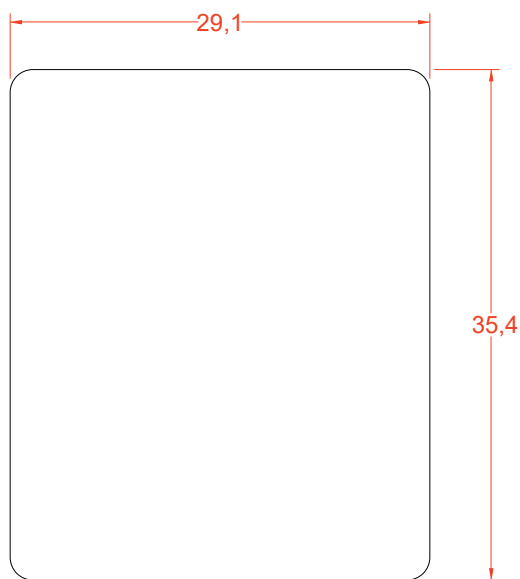

LUXURY ITALIAN

FURNITURE

It's all about the experience

BADEN HAUS S.p.A.
SINCE 1979
www.badenhaus.it

MIRROR

Series - Art. 54039

Features:

Includes adjustable support

Fully finished backboard

Includes installation hardware

Micro-Density Fiberboard (MDF) construction

Side view

Back view