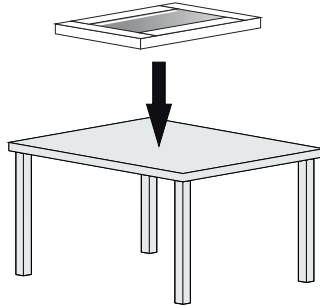

Installation notes:

Install this product according to the installation guide
Wall bracing and Baden Haus supplied hardware are recommended.

Installation tools not included:

Parts supplied:

x2

Hook 0,21in x 2,48in

x2

Nylon rawlplug 0,31 x 1,57in **suitable for brick wall**

MIRROR

Series

1

2

3

4