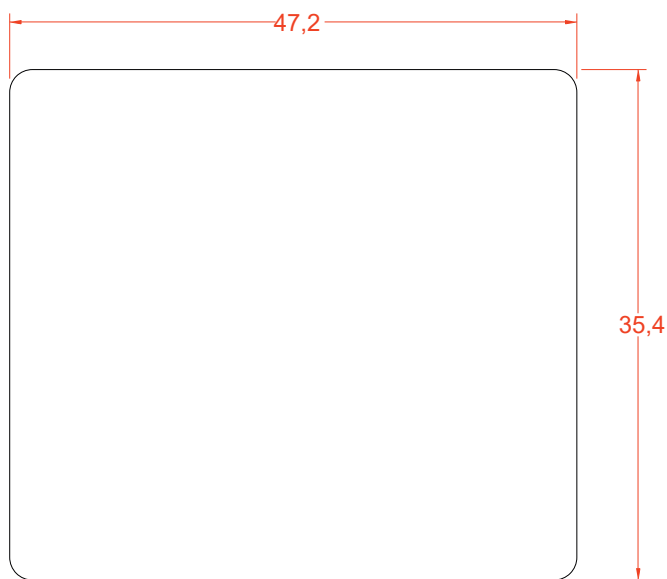

Includes adjustable support

Fully finished backboard

Includes installation hardware

Micro-Density Fiberboard (MDF) construction

Side view

Back view

MIRROR

Series