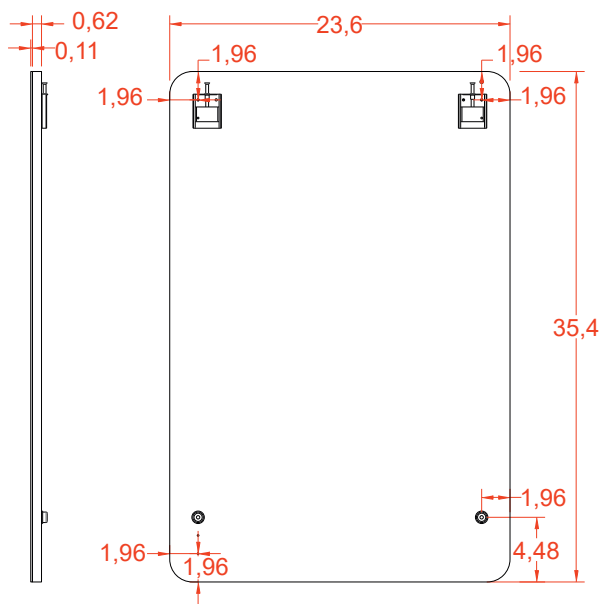

LUXURY ITALIAN

FURNITURE

It's all about the experience

BADEN HAUS S.p.A.
SINCE 1979
www.badenhaus.it

MIRROR

Series - Art. 54047

Features:

Includes adjustable support

Fully finished backboard

Includes installation hardware

Micro-Density Fiberboard (MDF) construction

Side view

Back view