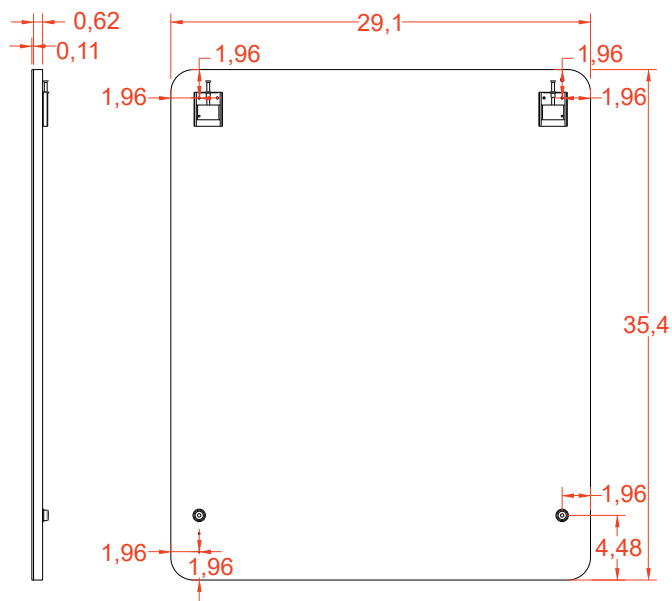

LUXURY ITALIAN

FURNITURE

It's all about the experience

BADEN HAUS S.p.A.
SINCE 1979
www.badenhaus.it

MIRROR

Series - Art. 54039

Features:

Includes adjustable support

Fully finished backboard

Includes installation hardware

Micro-Density Fiberboard (MDF) construction

Side view

Back view