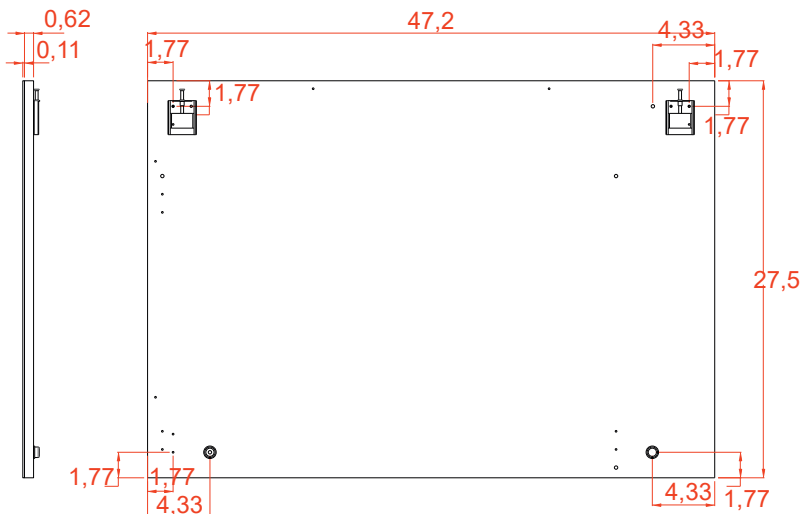

LUXURY ITALIAN

FURNITURE

It's all about the experience

BADEN HAUS S.p.A.
SINCE 1979
www.badenhaus.it

MIRROR

Series - Art. 54084

Features:

Includes adjustable support

Fully finished backboard

Includes installation hardware

Micro-Density Fiberboard (MDF) construction

Side view

Back view