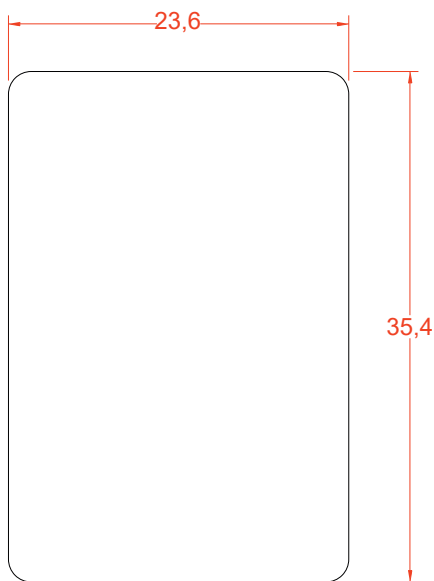

LUXURY ITALIAN

FURNITURE

It's all about the experience

BADEN HAUS S.p.A.
SINCE 1979
www.badenhaus.it

MIRROR

Series - Art. 54047

Features:

Includes adjustable support

Fully finished backboard

Includes installation hardware

Micro-Density Fiberboard (MDF) construction

Side view

Back view