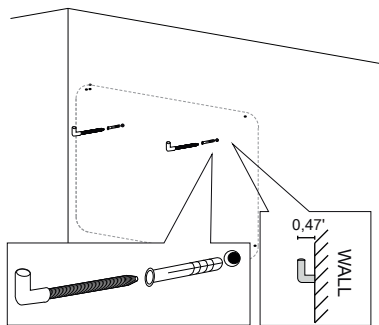

Installation notes:

Install this product according to the installation guide
Wall bracing and Baden Haus supplied hardware are recommended.

Installation tools not included:

Parts supplied:

x2

Hook 0,21in x 2,48in

x2

Nylon rawlplug 0,31 x 1,57in **suitable for brick wall**

MIRROR

Series

1

2

3

4