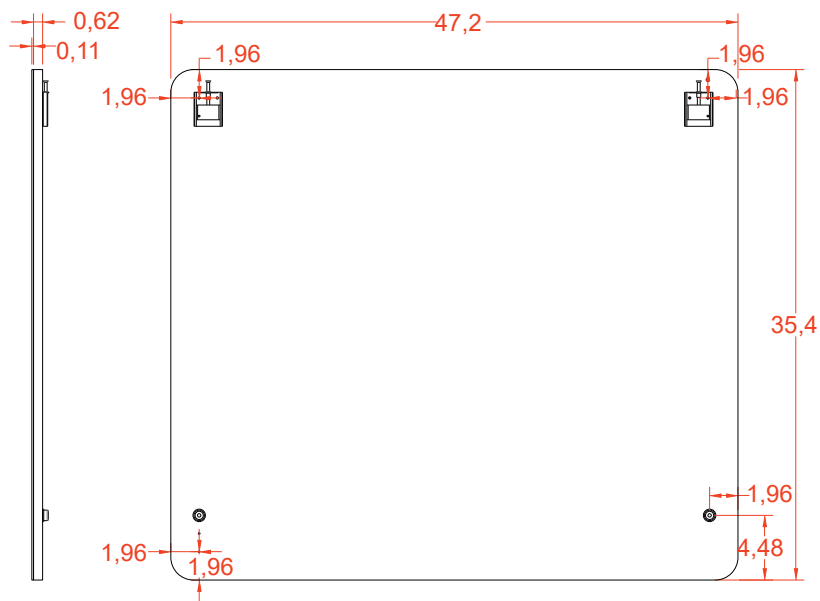

LUXURY ITALIAN

FURNITURE

It's all
about the
experience

BADEN HAUS S.p.A.
SINCE 1979
www.badenhaus.it

MIRROR

Series - Art. 54037

Features:

Includes adjustable support

Fully finished backboard

Includes installation hardware

Micro-Density Fiberboard (MDF) construction

Side view

Back view