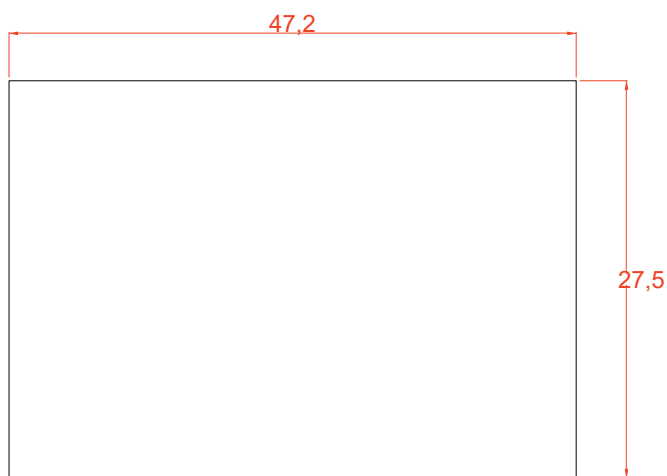

LUXURY ITALIAN

FURNITURE

It's all about the experience

BADEN HAUS S.p.A.
SINCE 1979
www.badenhaus.it

MIRROR

Series - Art. 54084

Features:

Includes adjustable support

Fully finished backboard

Includes installation hardware

Micro-Density Fiberboard (MDF) construction

Side view