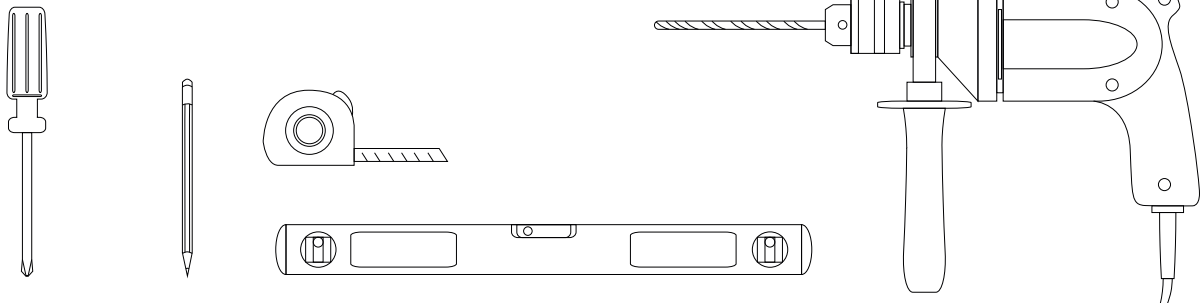

Includes adjustable support

Fully finished backboard

Includes installation hardware

Micro-Density Fiberboard (MDF) construction

Side view

Back view

MIRROR

Series

Installation notes:

Install this product according to the installation guide
Wall bracing and Baden Haus supplied hardware are recommended.

Installation tools not included:

Parts supplied:

x2

Hook 0,21in x 2,48in