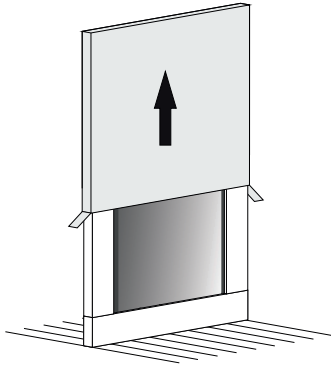

BADEN HAUS S.p.A.
SINCE 1979
www.badenhaus.it

MIRROR

Series - Art. 54084

Features:

Includes adjustable support

Fully finished backboard

Includes installation hardware

Micro-Density Fiberboard (MDF) construction

Installation notes:

Install this product according to the installation guide
Wall bracing and Baden Haus supplied hardware are recommended.

Installation tools not included:

Parts supplied:

x2

Hook 0,21in x 2,48in

x2

Nylon rawlplug 0,31 x 1,57in **suitable for brick wall**

MIRROR

Series

1

2

3

4