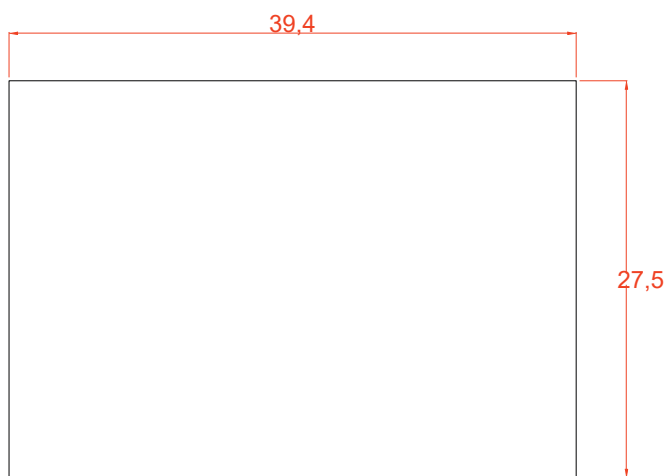

LUXURY ITALIAN

FURNITURE

It's all
about the
experience

BADEN HAUS S.p.A.
SINCE 1979
www.badenhaus.it

MIRROR

Series - Art. 54349

Features:

Includes adjustable support

Fully finished backboard

Includes installation hardware

Micro-Density Fiberboard (MDF) construction

Side view