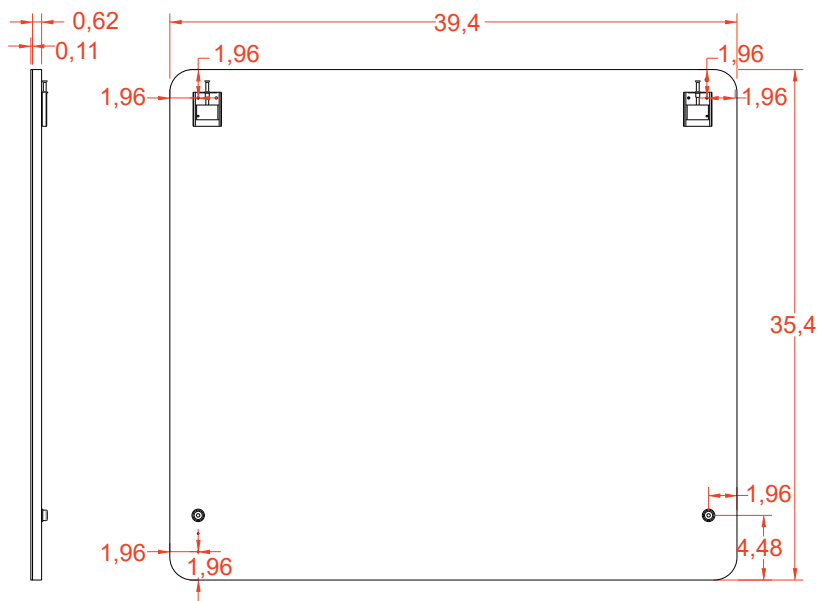

LUXURY ITALIAN

FURNITURE

It's all
about the
experience

BADEN HAUS S.p.A.
SINCE 1979
www.badenhaus.it

MIRROR

Series - Art. 54038

Features:

Includes adjustable support

Fully finished backboard

Includes installation hardware

Micro-Density Fiberboard (MDF) construction

Side view

Back view