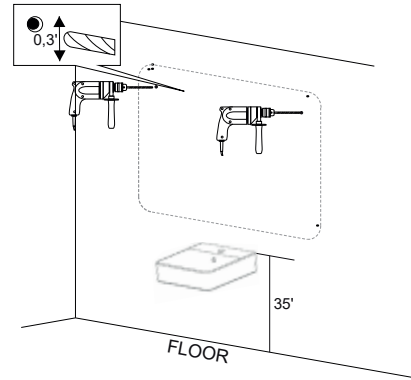

Installation notes:

Install this product according to the installation guide
Wall bracing and Baden Haus supplied hardware are recommended.

Installation tools not included:

Parts supplied:

x2

Hook 0,21in x 2,48in

x2

Nylon rawlplug 0,31 x 1,57in **suitable for brick wall**

MIRROR

Series

1

2

3

4