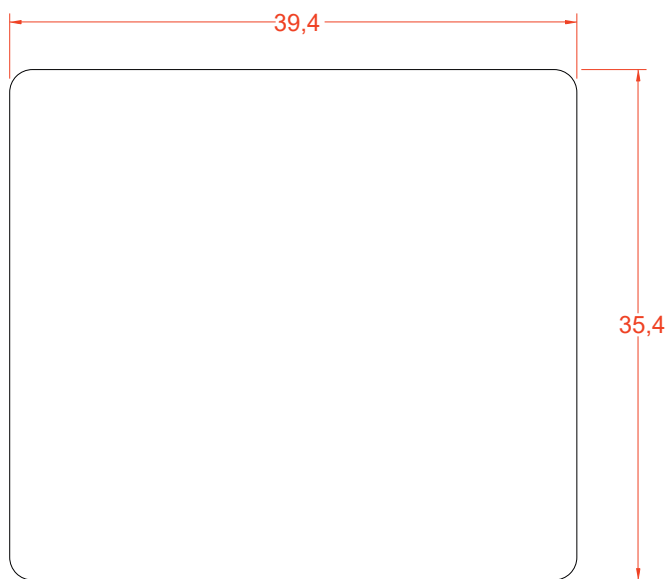

LUXURY ITALIAN

FURNITURE

It's all
about the
experience

BADEN HAUS S.p.A.
SINCE 1979
www.badenhaus.it

MIRROR

Series - Art. 54038

Features:

Includes adjustable support

Fully finished backboard

Includes installation hardware

Micro-Density Fiberboard (MDF) construction

Side view

Back view