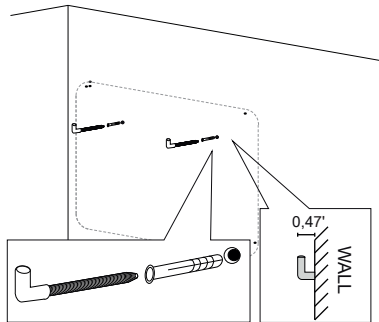

### Installation notes:

Install this product according to the installation guide  
Wall bracing and Baden Haus supplied hardware are recommended.

### Parts supplied:

x2

Hook 0,21in x 2,48in

x2

Nylon rawlplug 0,31 x 1,57in **suitable for brick wall**

# MIRROR

Series

1

2

3

4

5

6