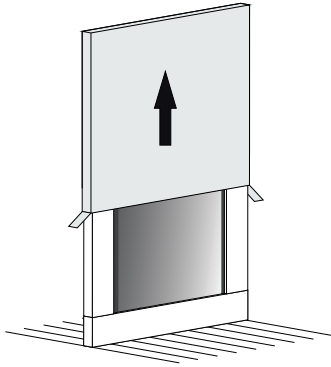

MIRROR

Series

1