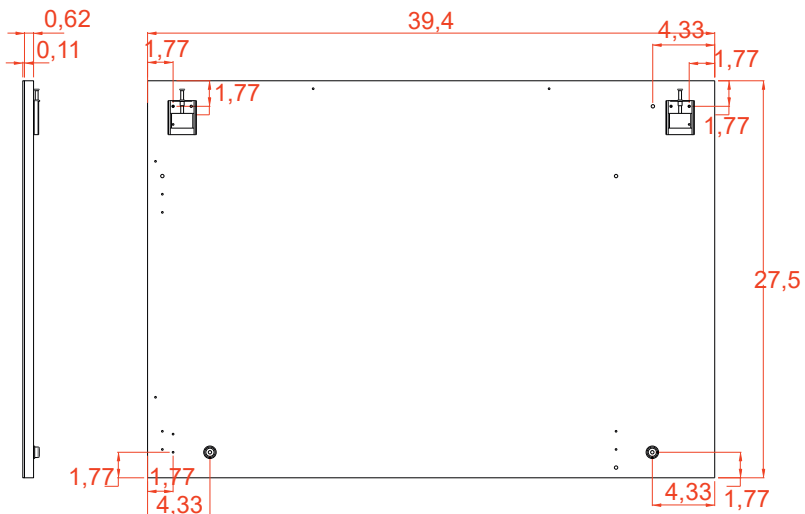

LUXURY ITALIAN

FURNITURE

It's all
about the
experience

BADEN HAUS S.p.A.
SINCE 1979
www.badenhaus.it

MIRROR

Series - Art. 54349

Features:

Includes adjustable support

Fully finished backboard

Includes installation hardware

Micro-Density Fiberboard (MDF) construction

Side view

Back view