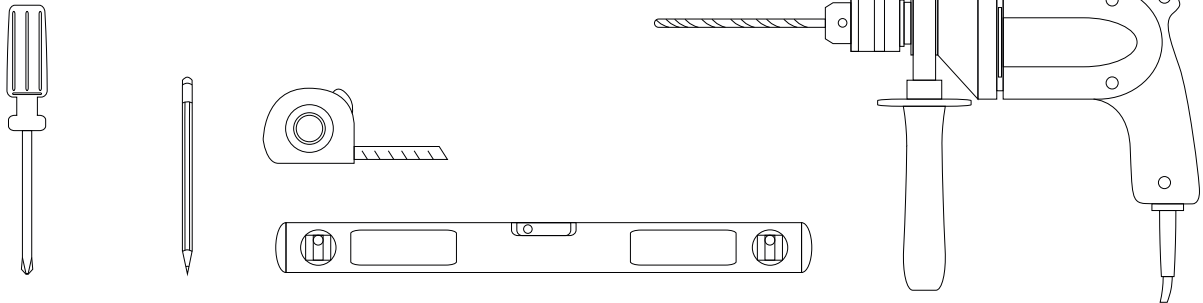

## Features:

Includes adjustable support

Fully finished backboard

Includes installation hardware

Micro-Density Fiberboard (MDF) construction

Side view

Back view

### Installation notes:

Install this product according to the installation guide  
Wall bracing and Baden Haus supplied hardware are recommended.

### Parts supplied:

x2

Hook 0,21in x 2,48in

x2

Nylon rawlplug 0,31 x 1,57in **suitable for brick wall**