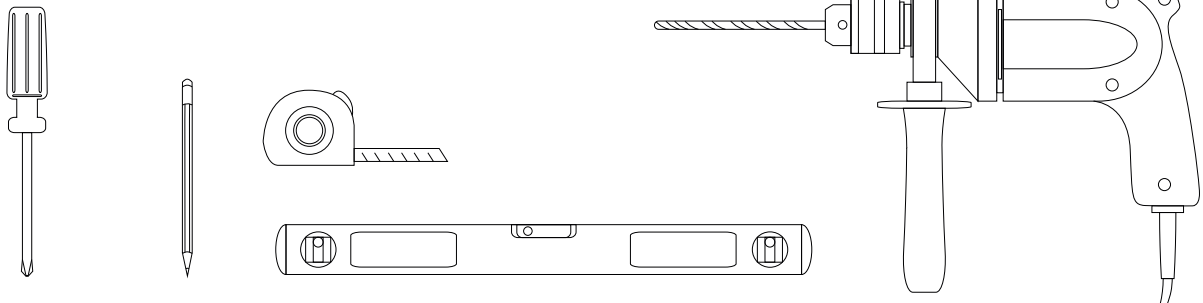

Fully finished backboard

Includes installation hardware

Micro-Density Fiberboard (MDF) construction

MIRROR

Series

Installation notes:

Install this product according to the installation guide
Wall bracing and Baden Haus supplied hardware are recommended.

Installation tools not included:

Parts supplied:

x2

Hook 0,21in x 2,48in

x2

Nylon rawlplug 0,31 x 1,57in **suitable for brick wall**

MIRRORS

Mirror lighting full-led, guarantee an energy saving of a 80/90% compared to a classic lighting incandescent or halogen and life of about 3/5 times higher.