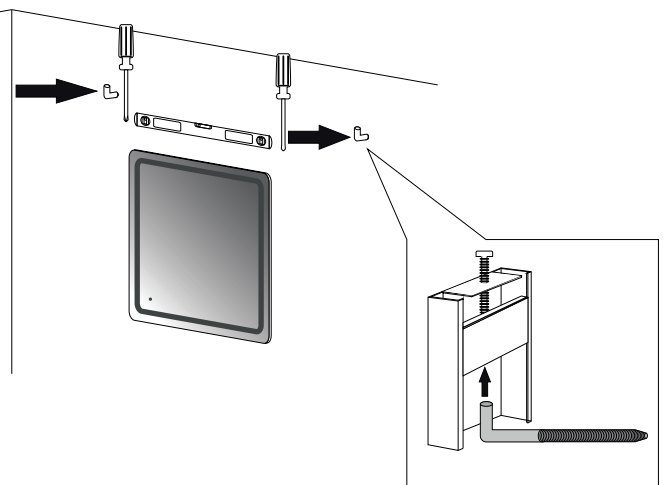

MIRROR

Series

1

2

3

4

5

6

7

The light source contained in this luminaire shall only be replaced by the manufacturer or his service agent or a similar qualified person.