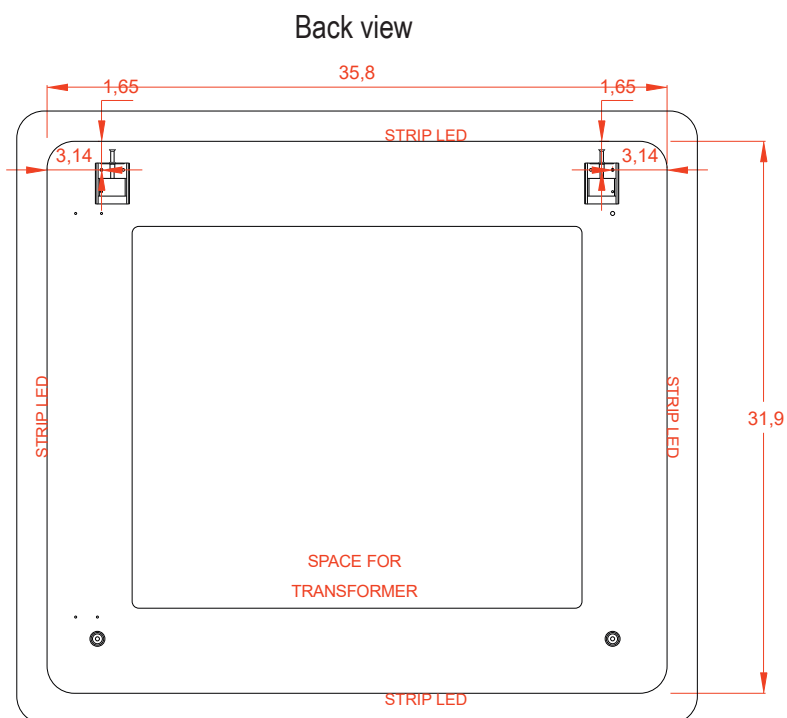

LUXURY ITALIAN
FURNITURE

It's all
about the
experience

BADEN HAUS S.p.A.
SINCE 1979
www.badenhaus.it

MIRROR

Series - Art. 54352/44996

Features:

26 W, 1270 Lm, 6500 K

Includes adjustable support

Fully finished backboard

Includes installation hardware

Micro-Density Fiberboard (MDF) construction

MIRROR

Series

Installation notes:

Install this product according to the installation guide
Wall bracing and Baden Haus supplied hardware are recommended.

Installation tools not included:

Parts supplied:

x2

Hook 0,21in x 2,48in

x2

Nylon rawlplug 0,31 x 1,57in **suitable for brick wall**

MIRRORS

Mirror lighting full-led, guarantee an energy saving of a 80/90% compared to a classic lighting incandescent or halogen and life of about 3/5 times higher.