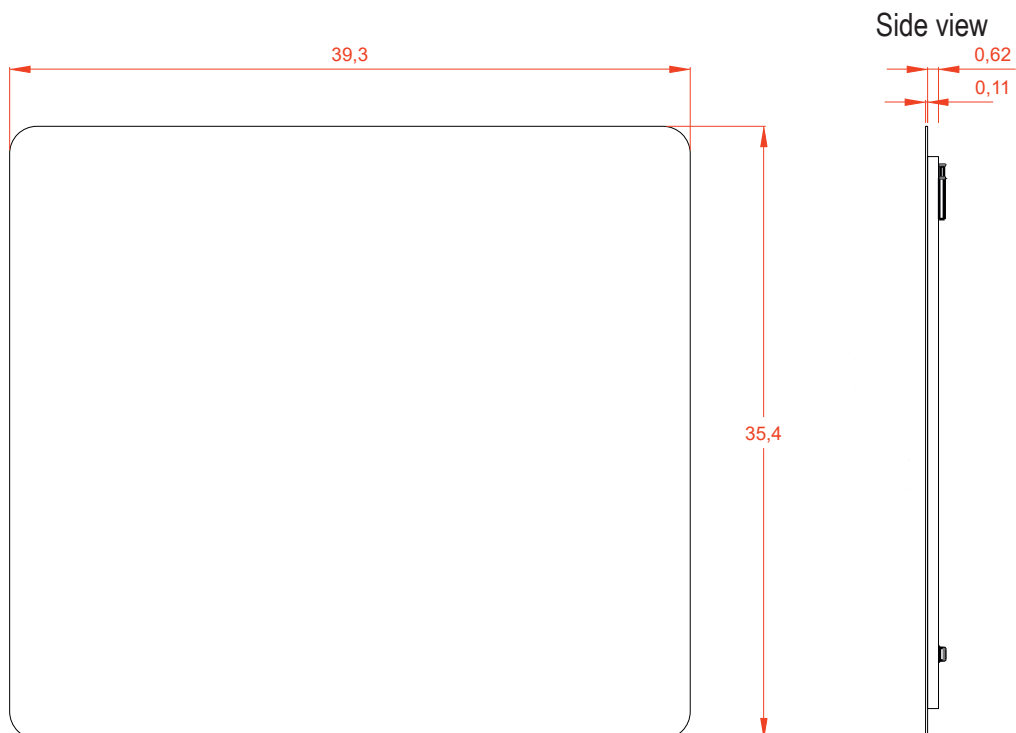

LUXURY ITALIAN
FURNITURE

It's all
about the
experience

BADEN HAUS S.p.A.
SINCE 1979
www.badenhaus.it

MIRROR

Series - Art. 54352/44996

Features:

26 W, 1270 Lm, 6500 K

Includes adjustable support

Fully finished backboard

Includes installation hardware

Micro-Density Fiberboard (MDF) construction

MIRROR

Series

Installation notes:

Install this product according to the installation guide
Wall bracing and Baden Haus supplied hardware are recommended.