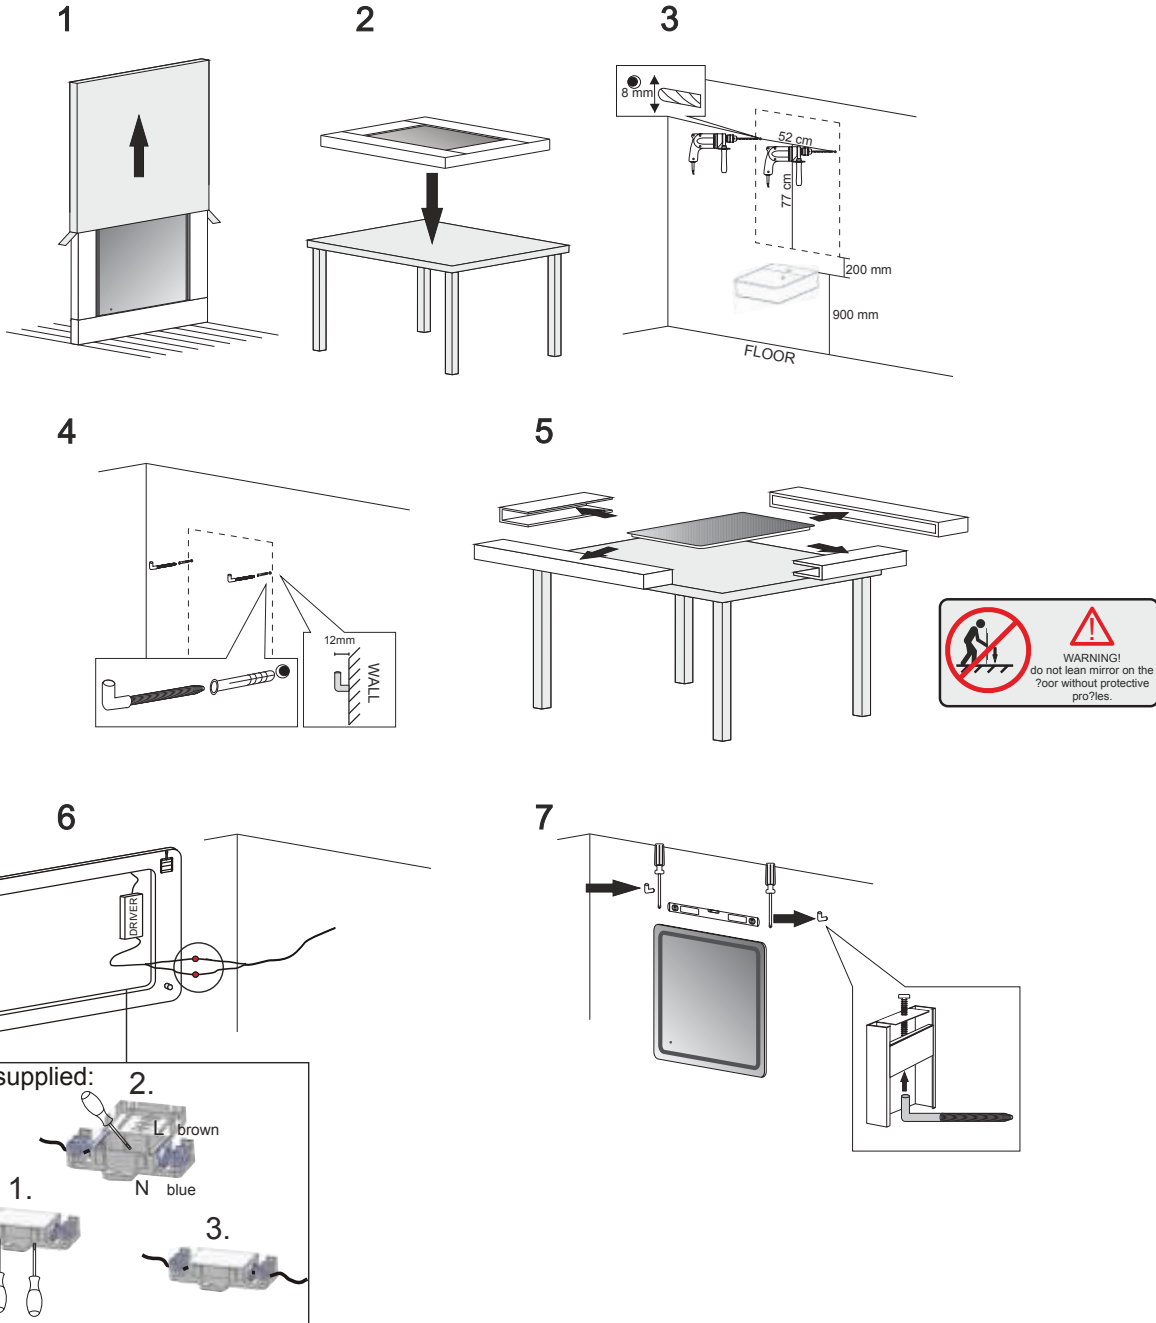

Side view

Back view

MIRROR

Series

Installation notes:

Install this product according to the installation guide
Wall bracing and Baden Haus supplied hardware are recommended.

Installation tools not included:

Parts supplied:

x2

Hook 5,5 x 63mm

x2

Nylon rawplug 8 x 40mm **suitable for brick wall**

MIRRORS

Mirror lighting full-led, guarantee an energy saving of a 80/90% compared to a classic lighting incandescent or halogen and life of about 3/5 times higher.

MIRROR

Series

Parts supplied:

- Hook 0,21in x 2,48in
x2
- Nylon rawplug 0,31 x 1,57in suitable for brick wall
x2

The light source contained in this luminaire shall only be replaced by the manufacturer or his service agent or a similar qualified person.