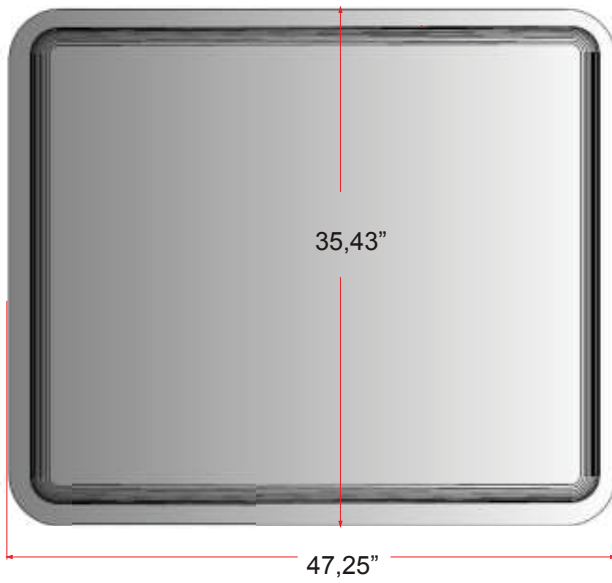

LUXURY ITALIAN

FURNITURES

It's all
about the
experience

BADEN HAUS S.p.A.
SINCE 1979
www.badenhaus.it

MIRROR

Series ITEM# 54353

Features:

- 18 W , 1125 Lm , 6000 K
- Includes adjustable support
- Fully finished backboard
- Includes installation hardware

Side view

Back view