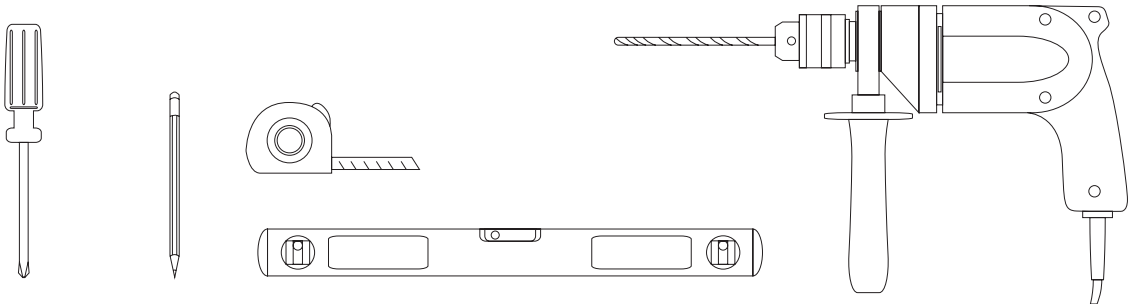

Side view

Back view

MIRROR

Series

Installation notes:

Install this product according to the installation guide
Wall bracing and Baden Haus supplied hardware are recommended.

Installation tools not included:

Parts supplied:

x2

Hook 5,5 x 63mm

x2

Nylon rawplug 8 x 40mm **suitable for brick wall**

MIRRORS

Mirror lighting full-led, guarantee an energy saving of a 80/90% compared to a classic lighting incandescent or halogen and life of about 3/5 times higher.

MIRROR

Series

Parts supplied:

- Hook 0,21in x 2,48in
x2
- Nylon rawplug 0,31 x 1,57in suitable for brick wall
x2

The light source contained in this luminaire shall only be replaced by the manufacturer or his service agent or a similar qualified person.