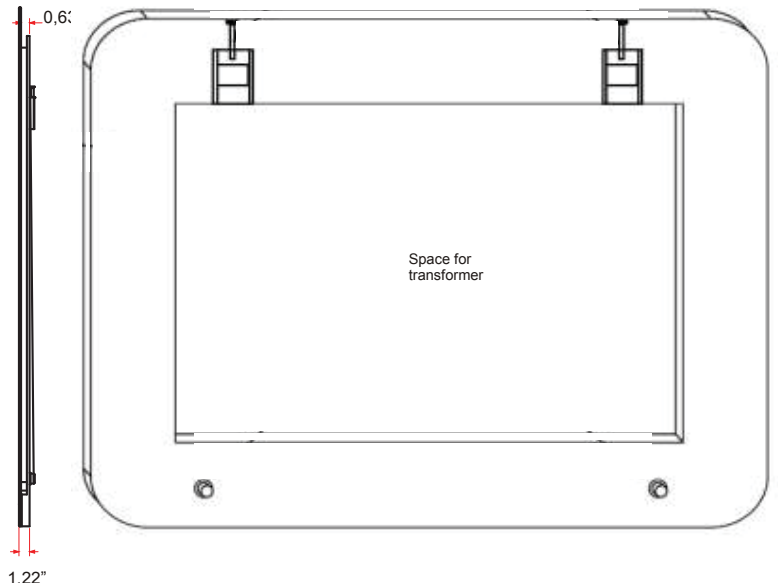

LUXURY ITALIAN

FURNITURES

It's all
about the
experience

BADEN HAUS S.p.A.
SINCE 1979
www.badenhaus.it

MIRROR

Series ITEM# 54353

Features:

- 18 W , 1125 Lm , 6000 K
- Includes adjustable support
- Fully finished backboard
- Includes installation hardware

Side view

Back view

MIRROR

Series

Installation notes:

Install this product according to the installation guide
Wall bracing and Baden Haus supplied hardware are recommended.

Installation tools not included:

MIRROR

Series

Parts supplied:

- Hook 0,21in x 2,48in
x2
- Nylon rawplug 0,31 x 1,57in suitable for brick wall
x2

The light source contained in this luminaire shall only be replaced by the manufacturer or his service agent or a similar qualified person.