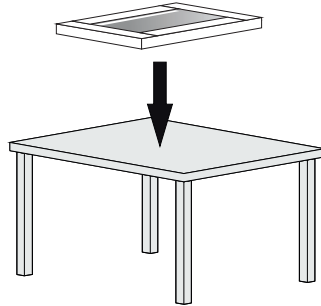

MIRROR

Series

1

2

3

4

5

6

7

The light source contained in this luminaire shall only be replaced by the manufacturer or his service agent or a similar qualified person.