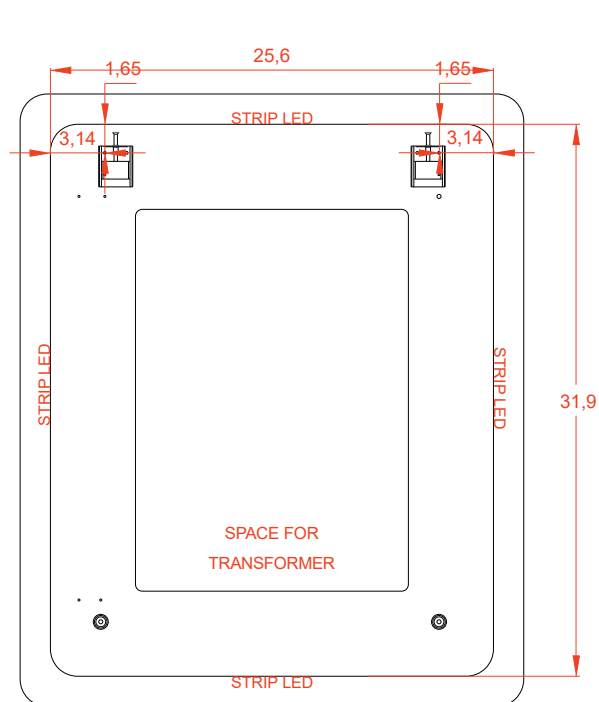

Includes adjustable support

Fully finished backboard

Includes installation hardware

Micro-Density Fiberboard (MDF) construction

Side view

Back view

MIRROR

Series

Installation notes:

Install this product according to the installation guide
Wall bracing and Baden Haus supplied hardware are recommended.

Installation tools not included:

Parts supplied:

x2

Hook 0,21in x 2,48in