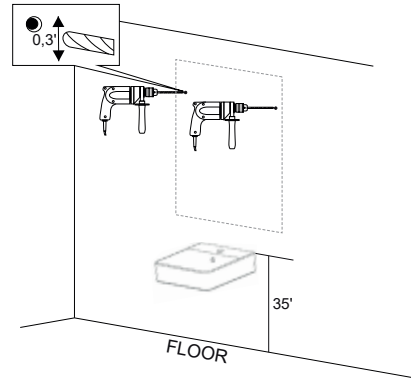

MIRROR

Series

1

2

3

4

5

6

7

The light source contained in this luminaire shall only be replaced by the manufacturer or his service agent or a similar qualified person.