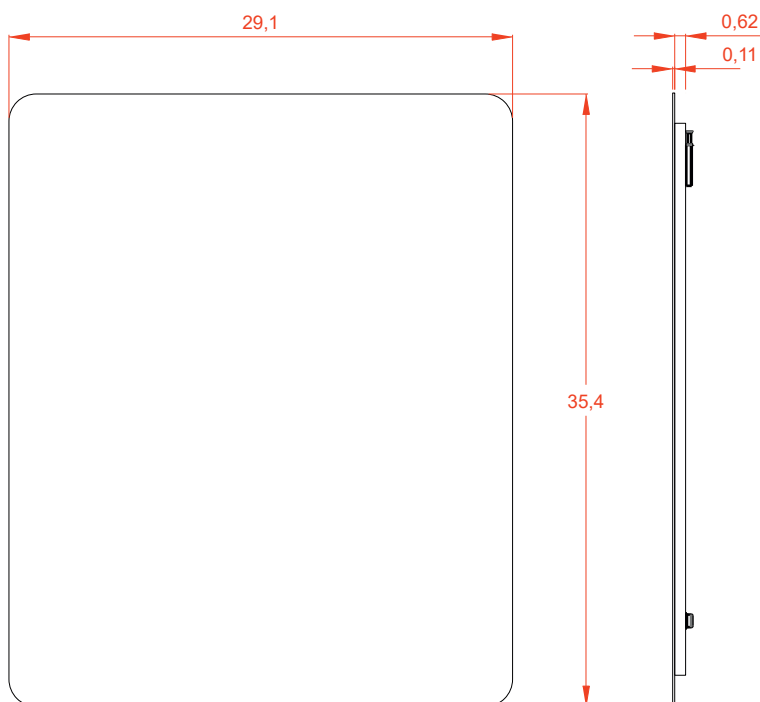

LUXURY ITALIAN

FURNITURE

It's all
about the
experience

BADEN HAUS S.p.A.
SINCE 1979
www.badenhaus.it

MIRROR

Series - Art. 54355/44998

Features:

23 W, 1110 Lm, 6500 K

Includes adjustable support

Fully finished backboard

Includes installation hardware

Micro-Density Fiberboard (MDF) construction

Side view

Back view

MIRROR

Series

Installation notes:

Install this product according to the installation guide
Wall bracing and Baden Haus supplied hardware are recommended.

Installation tools not included:

Parts supplied:

x2

Hook 0,21in x 2,48in