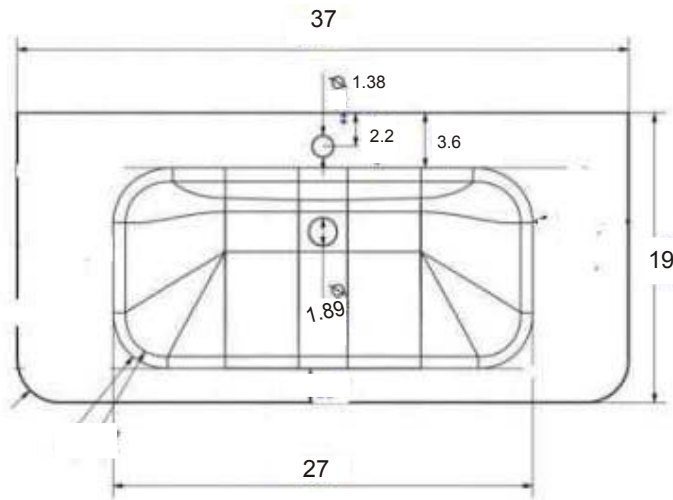

It's all
about the
experience

BADEN HAUS S.p.A.
SINCE 1979
www.badenhaus.it

Installation notes:

Adapter for water drain is to order separately
Baden Haus Art. 44009 is recommended.
Faucet and silicone are not included.

Sink assembly

Install the faucet to the top and drains to the sink. Refer to the faucet and drain manufacturer's instructions.
Complete the faucet connections. Run water and check for leaks.
Apply a bead of silicone behind the top surface to the finished wall.

GLASS BASIN ART. 82366

Top view of sink