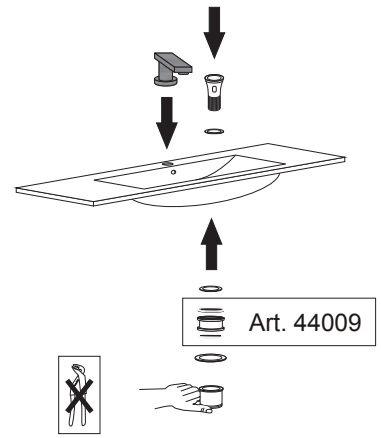

It's all
about the
experience

BADEN HAUS S.p.A.
SINCE 1979
www.badenhaus.it

Installation notes:

Adapter for water drain is to order separately
Baden Haus Art. 44009 is recommended.
Faucet and silicone are not included.

Sink assembly

Install the faucet to the top and drains to the sink. Refer to the faucet and drain manufacturer's instructions.
Complete the faucet connections. Run water and check for leaks.
Apply a bead of silicone behind the top surface to the finished wall.

GLASS BASIN ART. 82366

Top view of sink