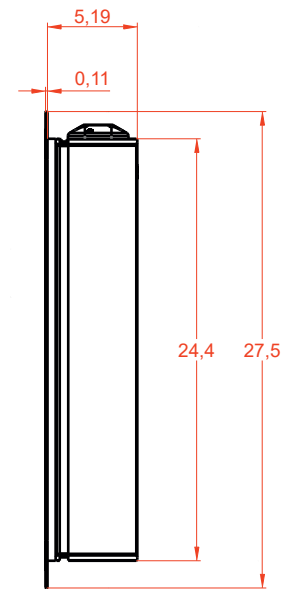

## Features:

23 W , 1110 Lm , 6500 K

Includes adjustable support

Fully finished backboard

Includes installation hardware

Micro-Density Fiberboard (MDF) construction

Side view

Space for transformer

### Parts supplied:

x2

Hook 0,21in x 2,48in

x2

Nylon rawlplug 0,31 x 1,57in **suitable for brick wall**