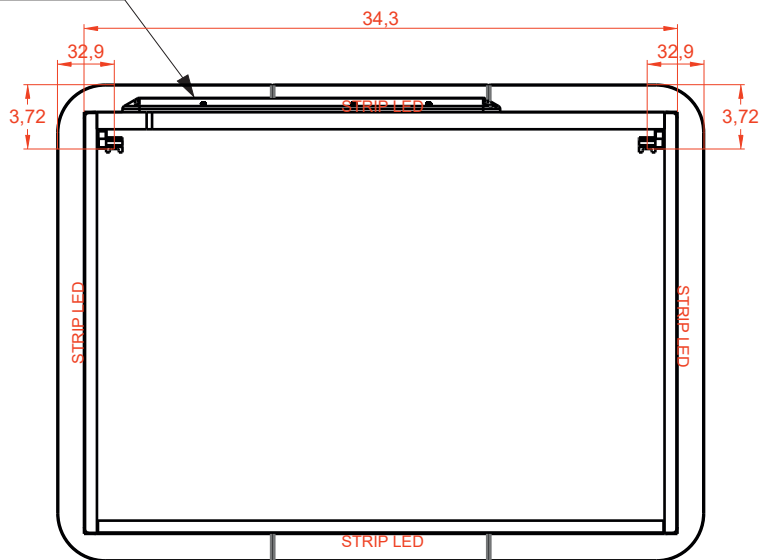

Space for transformer

Back view