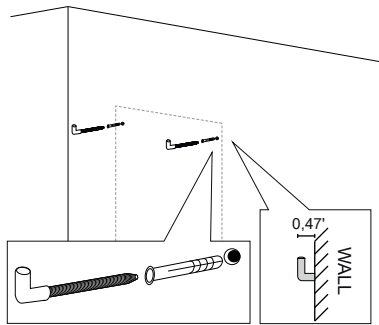

### Parts supplied:

x2

Hook 0,21in x 2,48in

x2

Nylon rawlplug 0,31 x 1,57in **suitable for brick wall**

# MIRROR

Series

1

2

3

4

5

**WARNING!**  
do not lean mirror on the floor without protective profiles.