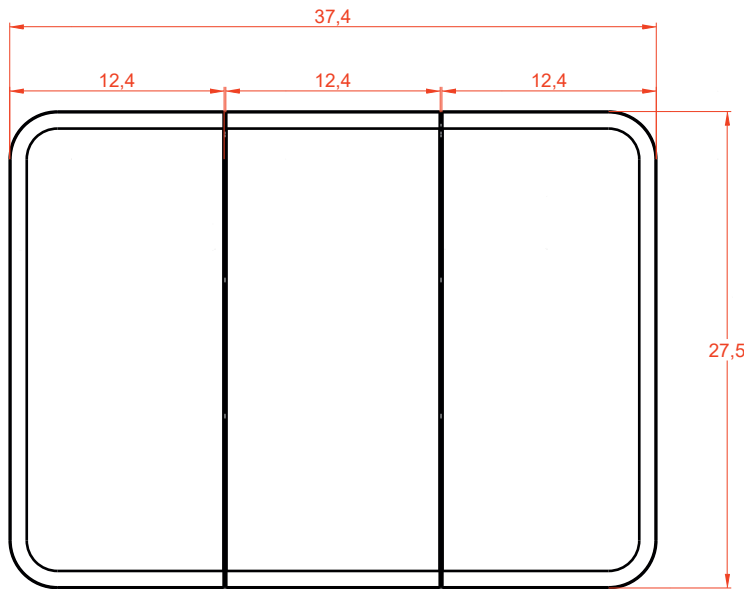

## Features:

23 W , 1110 Lm , 6500 K

Includes adjustable support

Fully finished backboard

Includes installation hardware

Micro-Density Fiberboard (MDF) construction

Side view

Space for transformer

Back view