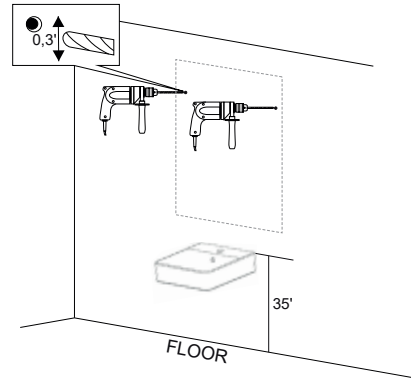

### Parts supplied:

x2

Hook 0,21in x 2,48in

x2

Nylon rawlplug 0,31 x 1,57in **suitable for brick wall**

# MIRROR

Series

1

2

3

4

5

**WARNING!**  
do not lean mirror on the floor without protective profiles.