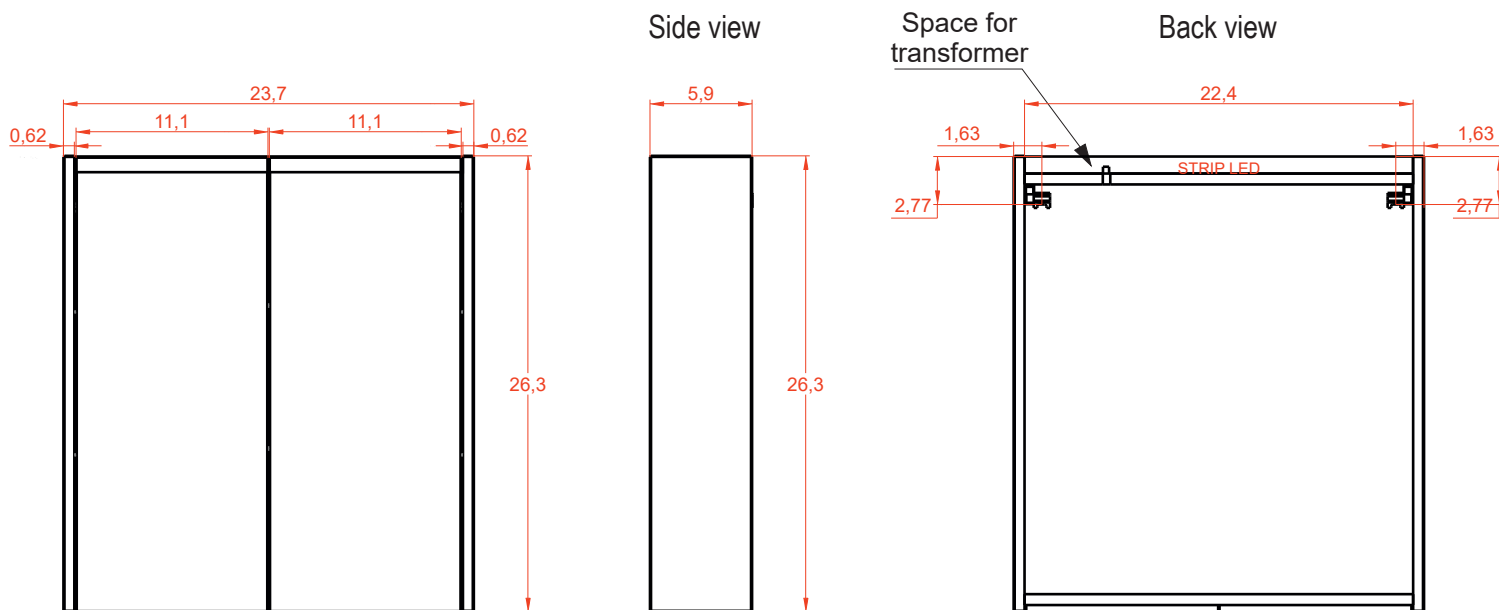

Includes adjustable support

Fully finished backboard

Includes installation hardware

Micro-Density Fiberboard (MDF) construction

MIRROR

Series

Installation notes:

Install this product according to the installation guide
Wall bracing and Baden Haus supplied hardware are recommended.