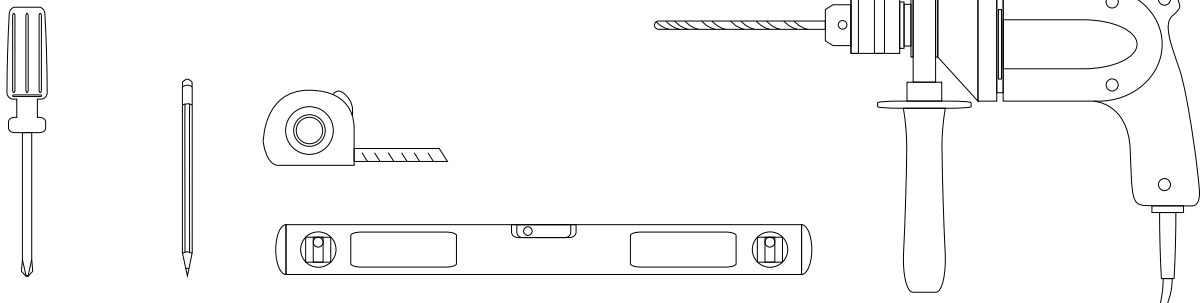

Includes adjustable support

Fully finished backboard

Includes installation hardware

Micro-Density Fiberboard (MDF) construction

MIRROR

Series

Installation notes:

Install this product according to the installation guide
Wall bracing and Baden Haus supplied hardware are recommended.

Installation tools not included:

Parts supplied:

x2

Hook 0,21in x 2,48in

x2

Nylon rawlplug 0,31 x 1,57in **suitable for brick wall**

MIRRORS

Mirror lighting full-led, guarantee an energy saving of a 80/90% compared to a classic lighting incandescent or halogen and life of about 3/5 times higher.