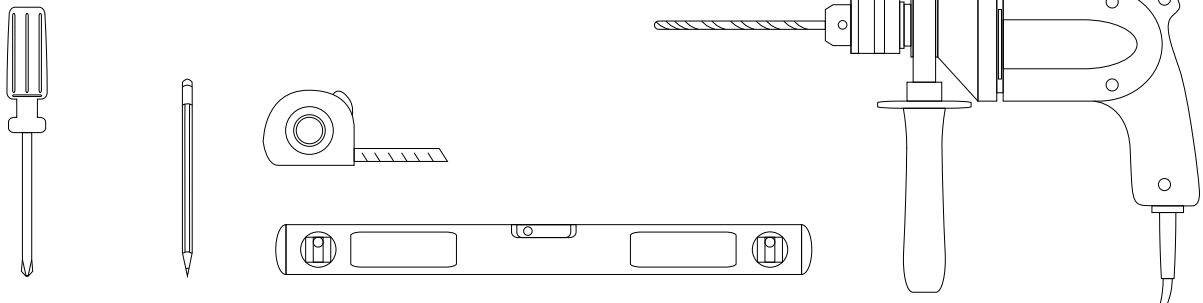

Includes adjustable support

Fully finished backboard

Includes installation hardware

Micro-Density Fiberboard (MDF) construction

MIRROR

Series

Installation notes:

Install this product according to the installation guide
Wall bracing and Baden Haus supplied hardware are recommended.

Installation tools not included:

Parts supplied:

x2

Hook 0,21in x 2,48in

x2

Nylon rawlplug 0,31 x 1,57in **suitable for brick wall**

MIRRORS

Mirror lighting full-led, guarantee an energy saving of a 80/90% compared to a classic lighting incandescent or halogen and life of about 3/5 times higher.