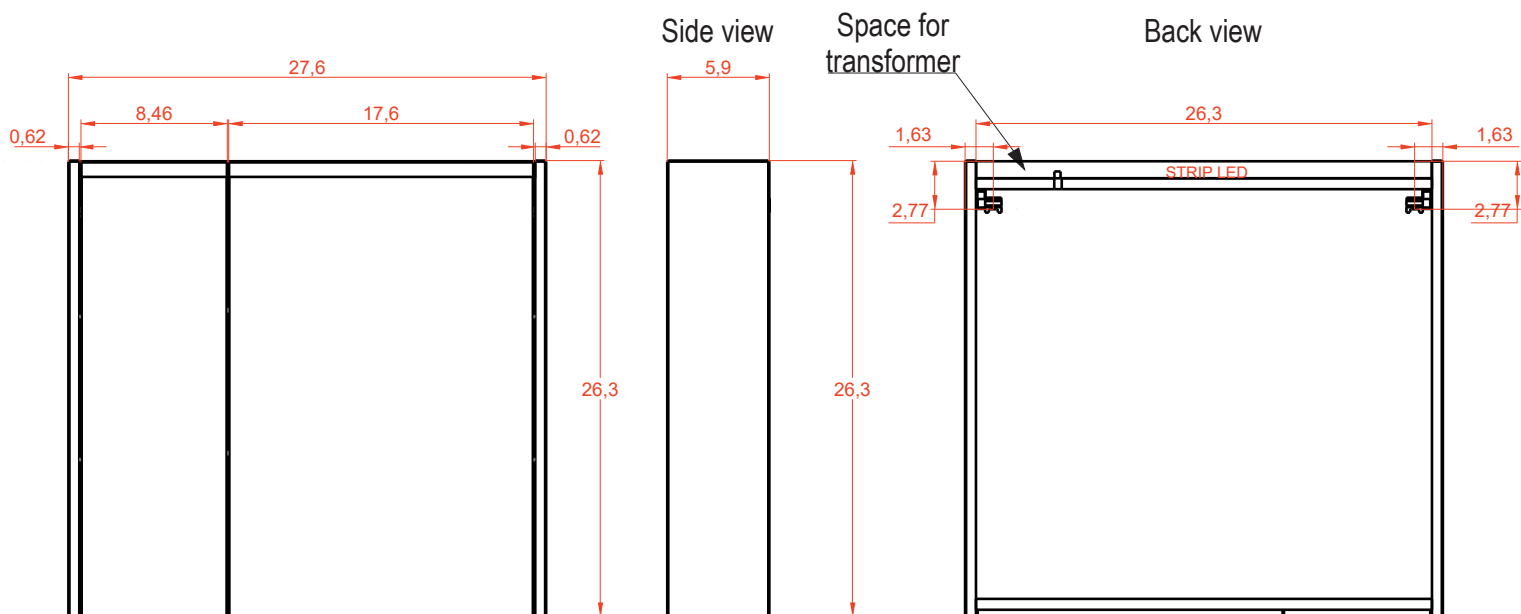

LUXURY ITALIAN

FURNITURE

It's all about the experience

BADEN HAUS S.p.A.
SINCE 1979
www.badenhaus.it

MIRROR

Series - Art. 88218

Features:

7 W , 490 Lm , 6500 K

Includes adjustable support

Fully finished backboard

Includes installation hardware

Micro-Density Fiberboard (MDF) construction

MIRROR

Series

Installation notes:

Install this product according to the installation guide
Wall bracing and Baden Haus supplied hardware are recommended.