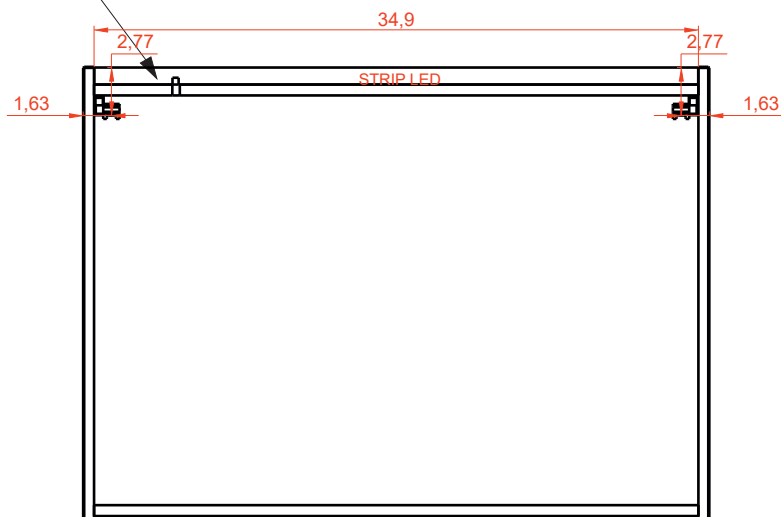

Includes adjustable support

Fully finished backboard

Includes installation hardware

Micro-Density Fiberboard (MDF) construction

Space for transformer

Back view

MIRROR

Series

Installation notes:

Install this product according to the installation guide
Wall bracing and Baden Haus supplied hardware are recommended.

Installation tools not included:

Parts supplied:

x2

Hook 0,21in x 2,48in