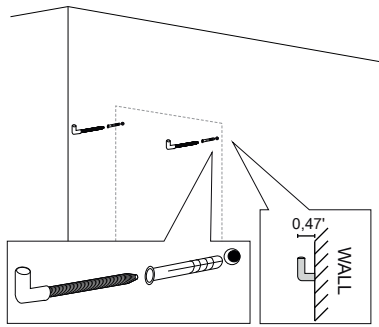

MIRROR

Series

1

2

3

4

5

6

7

The light source contained in this luminaire shall only be replaced by the manufacturer or his service agent or a similar qualified person.