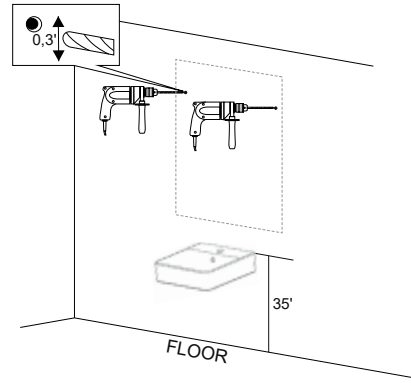

MIRROR

Series

1

2

3

4

5

6

7

The light source contained in this luminaire shall only be replaced by the manufacturer or his service agent or a similar qualified person.