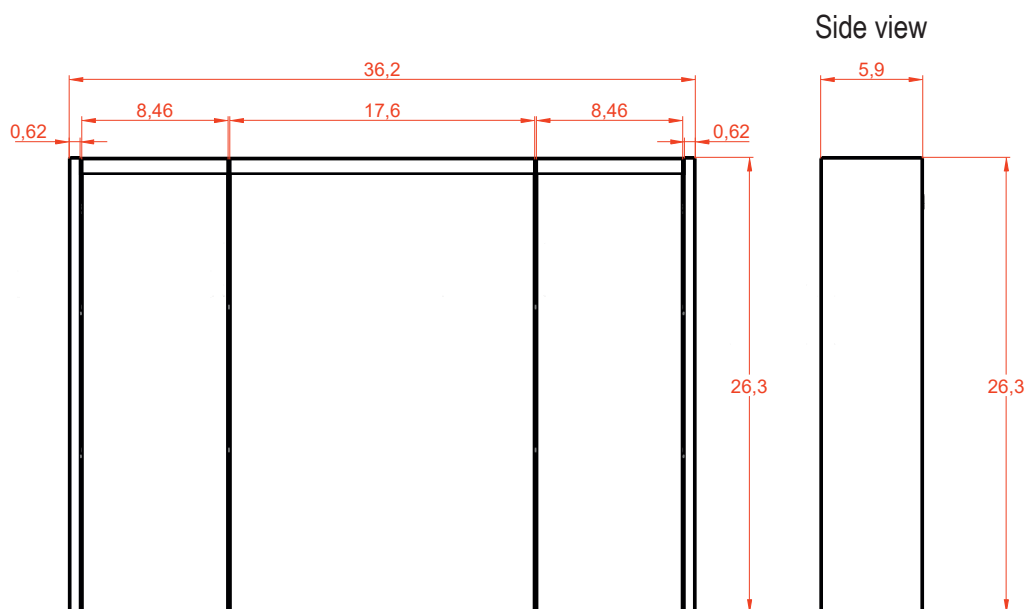

LUXURY ITALIAN

FURNITURE

It's all about the experience

BADEN HAUS S.p.A.
SINCE 1979
www.badenhaus.it

MIRROR

Series - Art. 88219

Features:

9 W , 650 Lm , 6500 K

Includes adjustable support

Fully finished backboard

Includes installation hardware

Micro-Density Fiberboard (MDF) construction

Space for transformer

Back view

MIRROR

Series