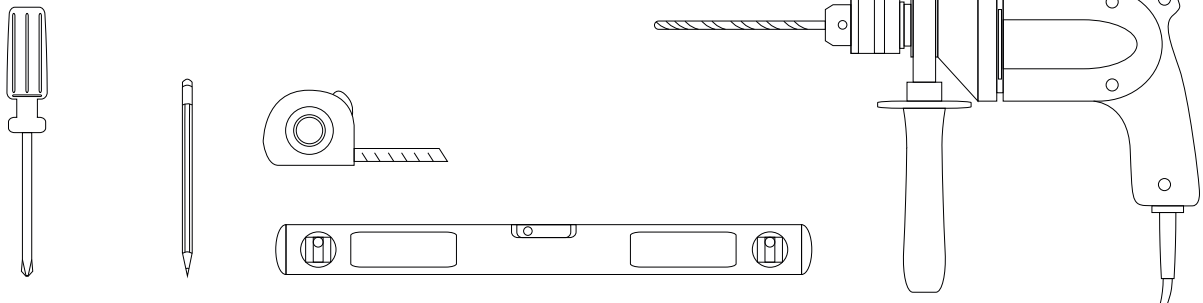

Includes adjustable support

Fully finished backboard

Includes installation hardware

Micro-Density Fiberboard (MDF) construction

Space for transformer

Back view

MIRROR

Series

Installation notes:

Install this product according to the installation guide
Wall bracing and Baden Haus supplied hardware are recommended.

Installation tools not included:

Parts supplied:

x2

Hook 0,21in x 2,48in

x2

Nylon rawlplug 0,31 x 1,57in **suitable for brick wall**

MIRRORS

Mirror lighting full-led, guarantee an energy saving of a 80/90% compared to a classic lighting incandescent or halogen and life of about 3/5 times higher.