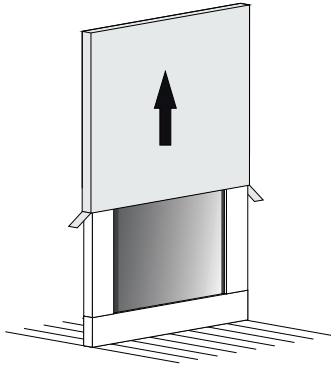

MIRROR

Series

1

2