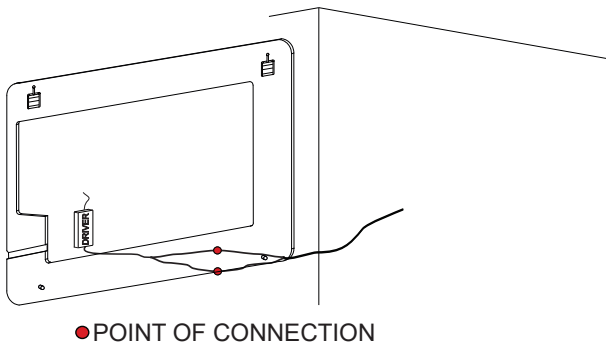

MIRROR

Series

1

2

3

4

5

6

7

The light source contained in this luminaire shall only be replaced by the manufacturer or his service agent or a similar qualified person.