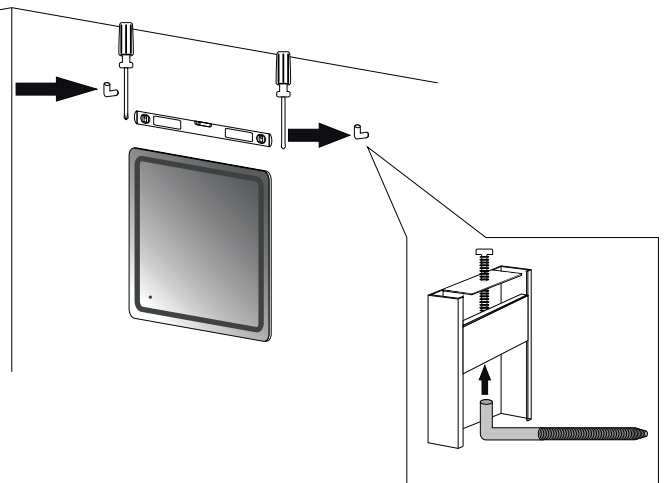

MIRROR

Series

1

2

3

4

5

6

7

The light source contained in this luminaire shall only be replaced by the manufacturer or his service agent or a similar qualified person.