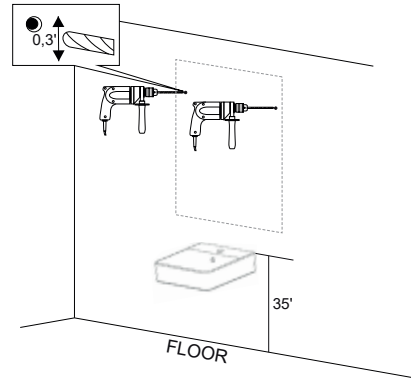

MIRROR

Series

1

2

3

4

5

6

7

The light source contained in this luminaire shall only be replaced by the manufacturer or his service agent or a similar qualified person.