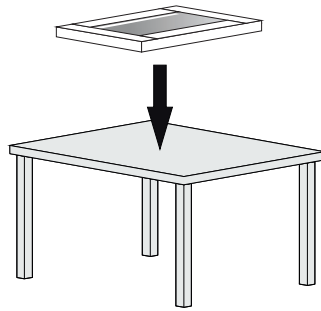

MIRROR

Series

1

2

3

4

5

6

7

The light source contained in this luminaire shall only be replaced by the manufacturer or his service agent or a similar qualified person.