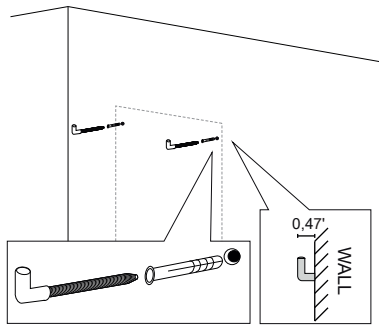

### Parts supplied:

x2

Hook 0,21in x 2,48in

x2

Nylon rawlplug 0,31 x 1,57in **suitable for brick wall**

# MIRROR

Series

1

2

3

4

5

6