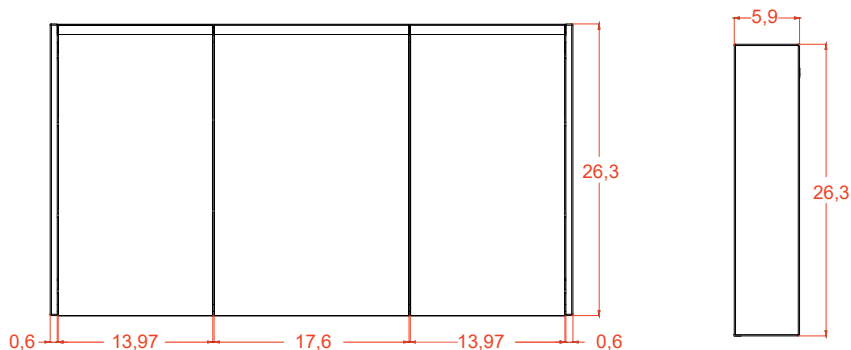

## Features:

11 W , 650 Lm , 6500 K

Includes adjustable support

Fully finished backboard

Includes installation hardware

Micro-Density Fiberboard (MDF) construction

Side view

Space for  
transformer

Back view