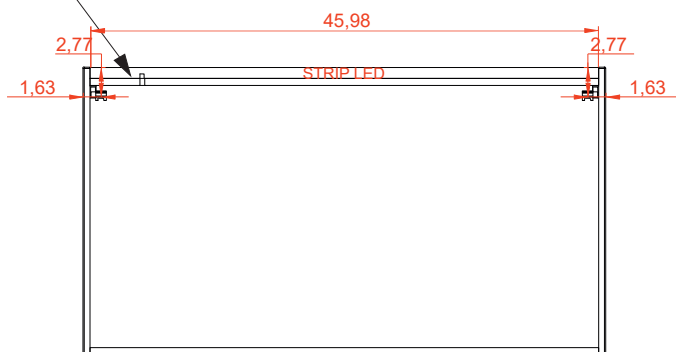

## Features:

11 W , 650 Lm , 6500 K

Includes adjustable support

Fully finished backboard

Includes installation hardware

Micro-Density Fiberboard (MDF) construction

Side view

Space for  
transformer

Back view