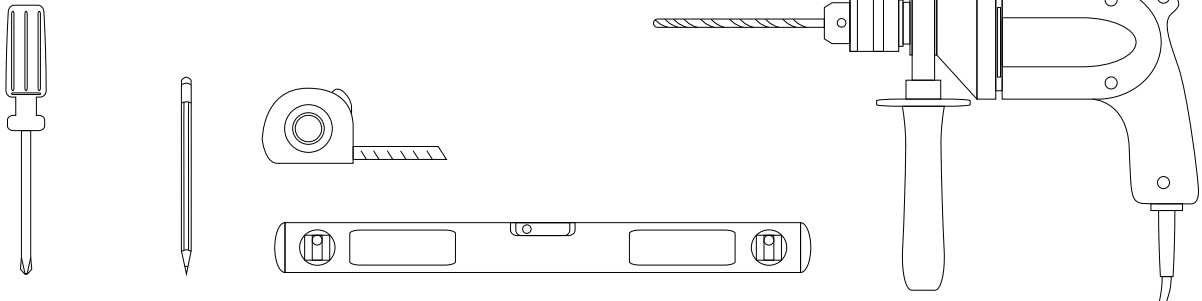

MIRROR

Series

Installation notes:

Install this product according to the installation guide
Wall bracing and Baden Haus supplied hardware are recommended.

Installation tools not included:

Parts supplied:

x2

Hook 0,21in x 2,48in

x2

Nylon rawlplug 0,31 x 1,57in **suitable for brick wall**

MIRRORS

Mirror lighting full-led, guarantee an energy saving of a 80/90% compared to a classic lighting incandescent or halogen and life of about 3/5 times higher.

The LED lighting can exceed 50.000 hours of activities, reducing the costs of maintenance. Not produce heat and withstand the high temperatures.

IP44 ☐ CE

Unlike normal halogen lamps, do not contain mercury and do not emit harmful UV rays for the health.