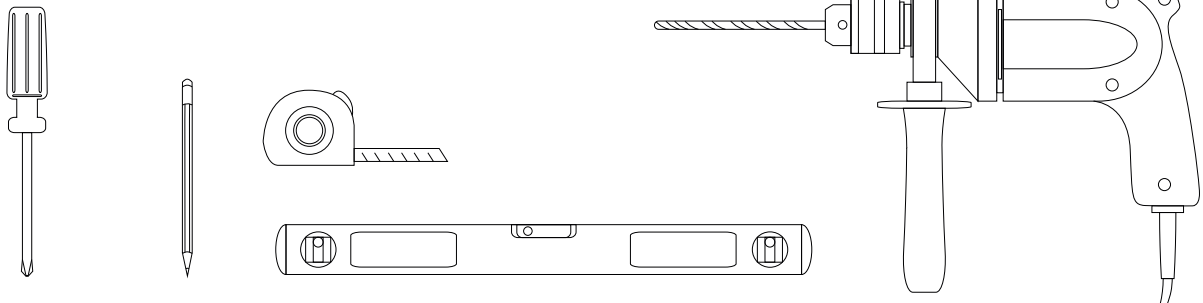

Includes adjustable support

Fully finished backboard

Includes installation hardware

Micro-Density Fiberboard (MDF) construction

Side view

Space for
transformer

Back view

MIRROR

Series

Installation notes:

Install this product according to the installation guide
Wall bracing and Baden Haus supplied hardware are recommended.

Installation tools not included:

Parts supplied:

x2

Hook 0,21in x 2,48in

x2

Nylon rawlplug 0,31 x 1,57in **suitable for brick wall**

MIRRORS

Mirror lighting full-led, guarantee an energy saving of a 80/90% compared to a classic lighting incandescent or halogen and life of about 3/5 times higher.