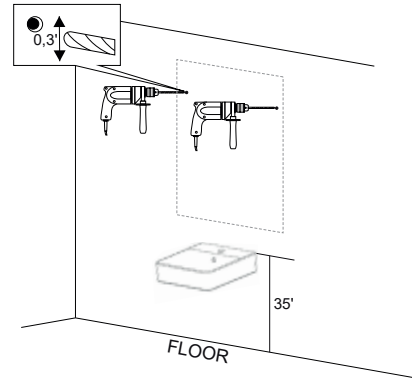

MIRROR

Series

1

2

3

4

5

6

7

The light source contained in this luminaire shall only be replaced by the manufacturer or his service agent or a similar qualified person.