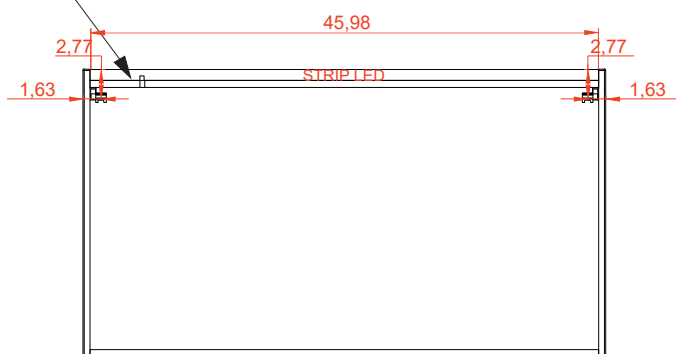

Includes adjustable support

Fully finished backboard

Includes installation hardware

Micro-Density Fiberboard (MDF) construction

Side view

Space for
transformer

Back view

MIRROR

Series

Installation notes:

Install this product according to the installation guide
Wall bracing and Baden Haus supplied hardware are recommended.

Installation tools not included:

Parts supplied:

x2

Hook 0,21in x 2,48in