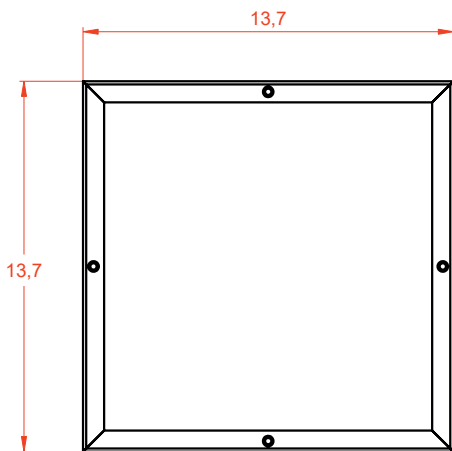

# METAL WALL CABINET

Series Qubo - Art. 40386

**Features:**

Includes installation hardware  
Metal frame

Side view

Back view