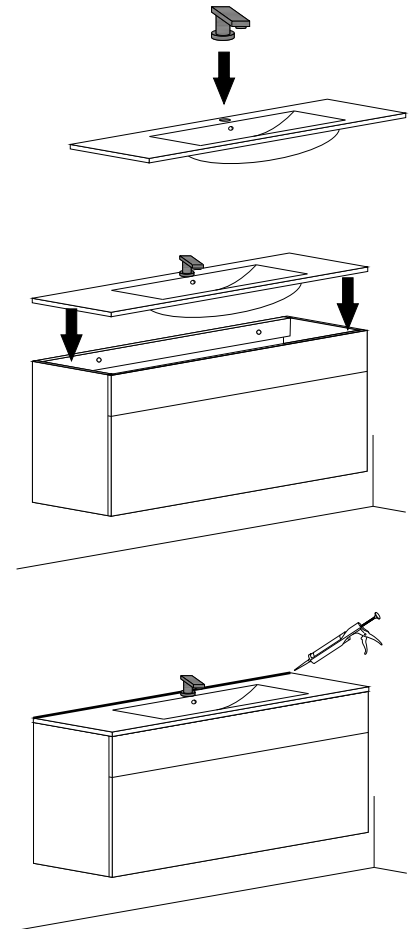

Installation notes:

Faucet and silicone are not included.
All sizes of sinks are subject to tolerance:
+/- 0.40 inches (ceramic) and +/- 0.20
inches (glass and resin)

Sink assembly

Install the faucet to the top and drains to the sink. Refer to the faucet and drain manufacturer's instructions.
Complete the faucet connections. Run water and check for leaks.
Apply a bead of silicone behind the top surface to the finished wall.

RESIN BASIN ART. 50236

Top view of sink