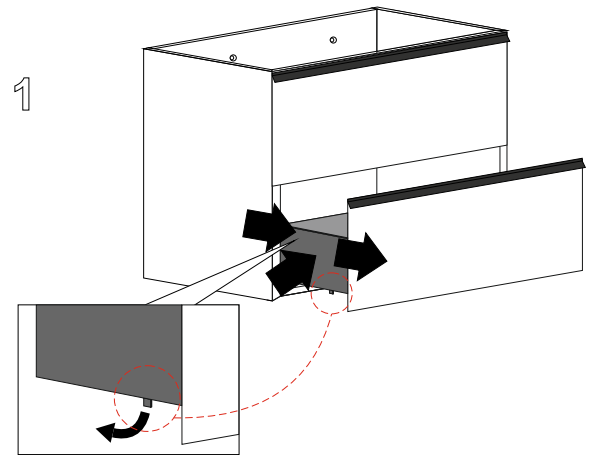

Step 1

Pull out completely the drawers and take off from the slide rails.