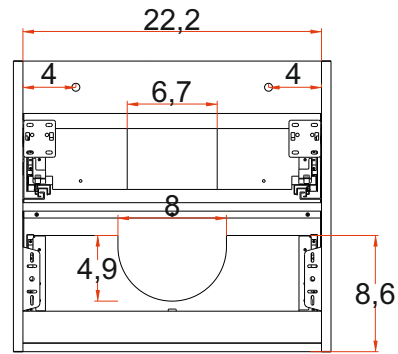

It's all
about the
experience

BADEN HAUS S.p.A.
SINCE 1979
www.badenhaus.it

QUBO

Series

Features:

- Drawers soft-close
- Includes fully adjustable drawer sliders
- Fully finished interiors
- Includes installation hardware

Notes:

All sizes of vanities are subject to tolerance,
+/- 0.40 inches

Back view for plumbing