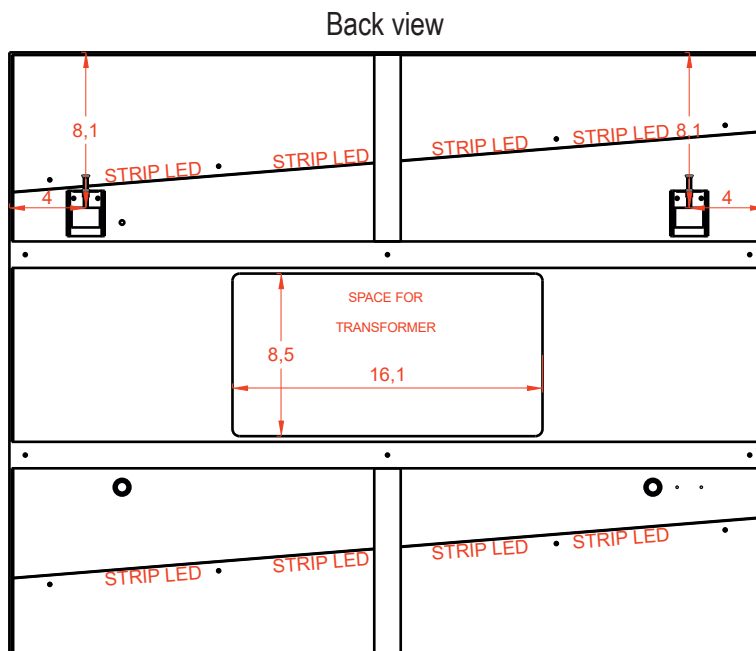

## Features:

- 27 W, 1800 Lm
- Includes adjustable support
- Fully finished backboard
- Includes installation hardware
- Metal frame