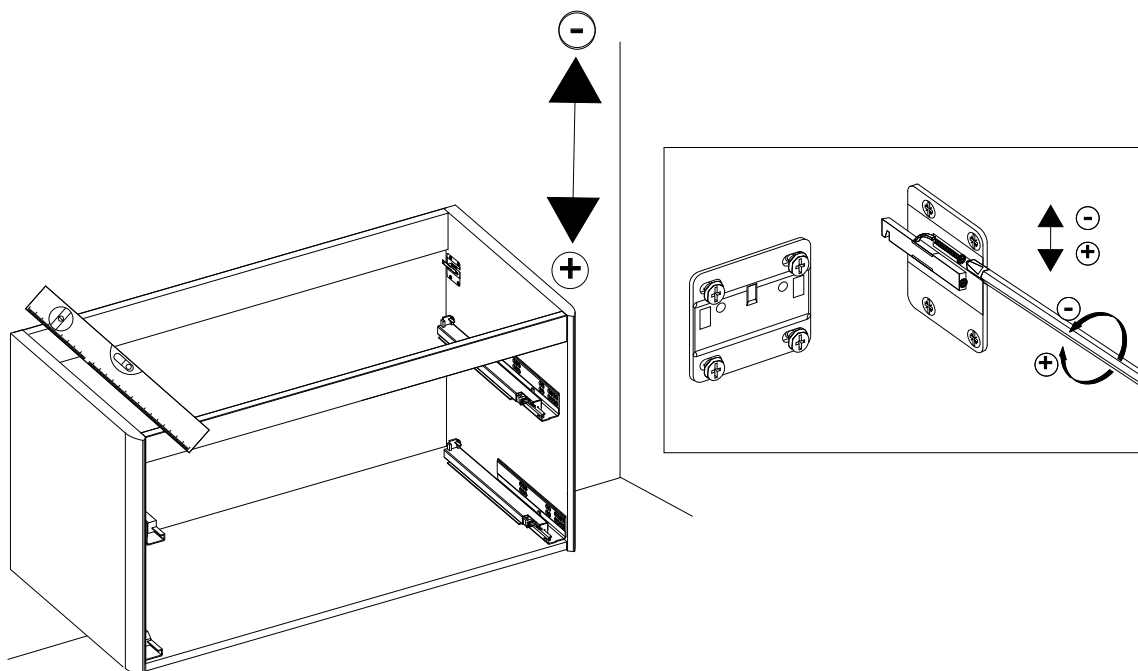

**Step 3**

Place the wall brackets on the finished wall and install at the locations drilled with the screws as shown here.

According to measures taken on step 2, make drills with diameter 0,3in. For each wall plate must be made 4 holes. Then insert nylon rawlplug for each drill.

Fix wall plate to wall using screws. After that plates are strongly fixed on wall, you can install vanity on wall.

**Step 4**

It is possible to adjust the vanity using the adjusting screws.

4

**Step 5**

Fully extend the slide rails out. Place the drawer into the slide rails. To secure drawer, close the drawer until a series of clicks are heard.

**Installation notes:**

Faucet and silicone are not included.  
 All sizes of sinks are subject to tolerance:  
 +/- 0.40 inches (ceramic) and +/- 0.20  
 inches (glass and resin)

**Sink assembly**

Install the faucet to the top and drains to the sink. Refer to the faucet and drain manufacturer's instructions.  
 Complete the faucet connections. Run water and check for leaks.  
 Apply a bead of silicone behind the top surface to the finished wall.