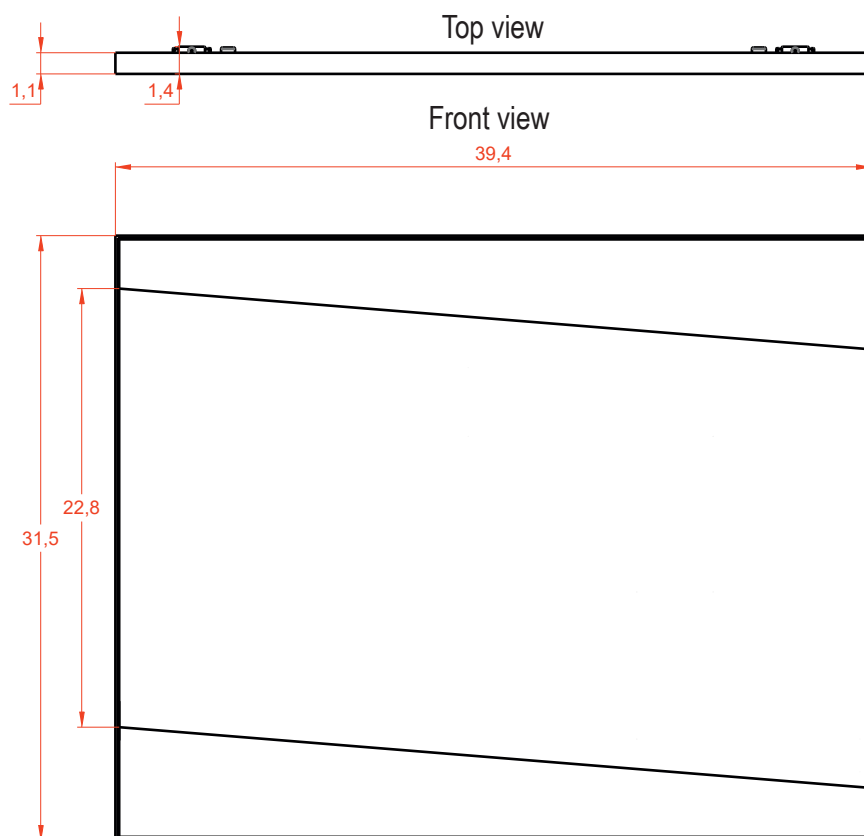

## Features:

- 27 W, 1800 Lm
- Includes adjustable support
- Fully finished backboard
- Includes installation hardware
- Metal frame