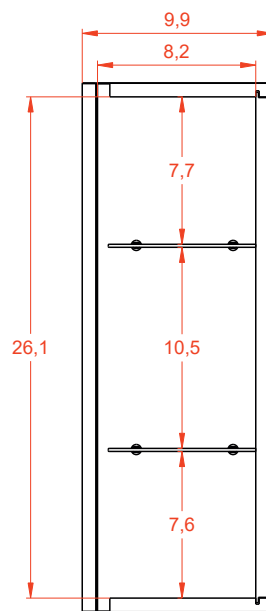

Side view

Back view