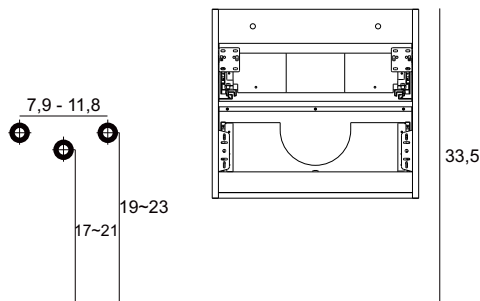

It's all
about the
experience

BADEN HAUS S.p.A.
SINCE 1979
www.badenhaus.it

QUBO

Series

Features:

- Drawers soft-close
- Includes fully adjustable drawer sliders
- Fully finished interiors
- Includes installation hardware

Notes:

All sizes of vanities are subject to tolerance,
+/- 0.40 inches

Side view for plumbing

Back view for plumbing