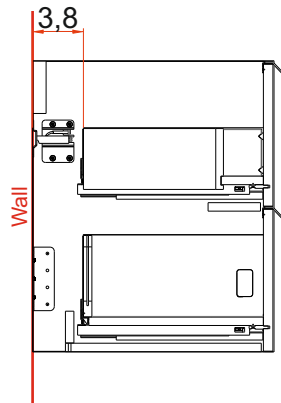

It's all
about the
experience

BADEN HAUS S.p.A.
SINCE 1979
www.badenhaus.it

QUBO

Series

Features:

- Drawers soft-close
- Includes fully adjustable drawer sliders
- Fully finished interiors
- Includes installation hardware

Notes:

All sizes of vanities are subject to tolerance,
+/- 0.40 inches

Side view for plumbing