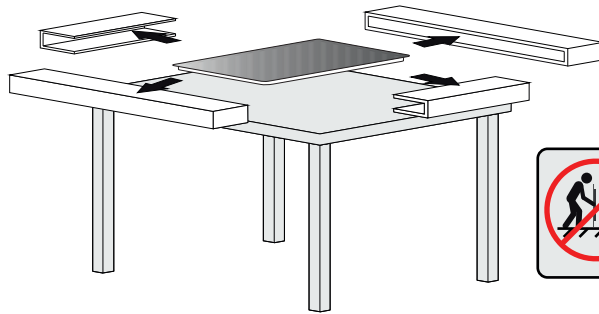

MIRROR

Series

1

2

3

4

5

6

● POINT OF CONNECTION

7

The light source contained in this luminaire shall only be replaced by the manufacturer or his service agent or a similar qualified person.