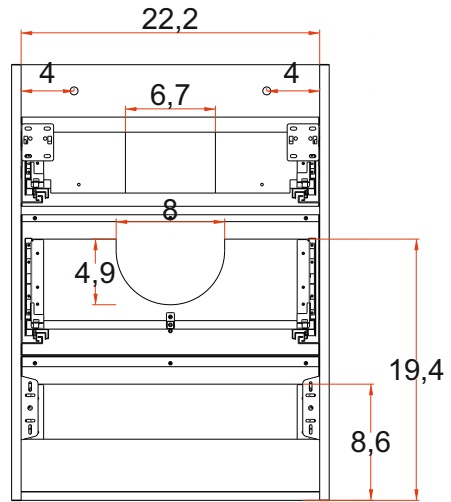

It's all
about the
experience

BADEN HAUS S.p.A.
SINCE 1979
www.badenhaus.it

QUBO

Series

Features:

- Drawers soft-close
- Includes fully adjustable drawer sliders
- Fully finished interiors
- Includes installation hardware

Notes:

All sizes of vanities are subject to tolerance,
+/- 0.40 inches

Side view for plumbing

Back view for plumbing