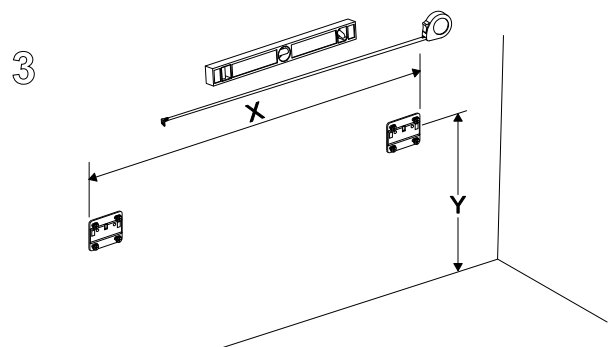

Step 3

Place the wall brackets on the finished wall and install at the locations drilled with the screws as shown here.

According to measures taken on step 2, make drills with diameter 0,3in. For each wall plate must be made 4 holes. Then insert nylon rawlplug for each drill.

Fix wall plate to wall using screws. After that plates are strongly fixed on wall, you can install vanity on wall.