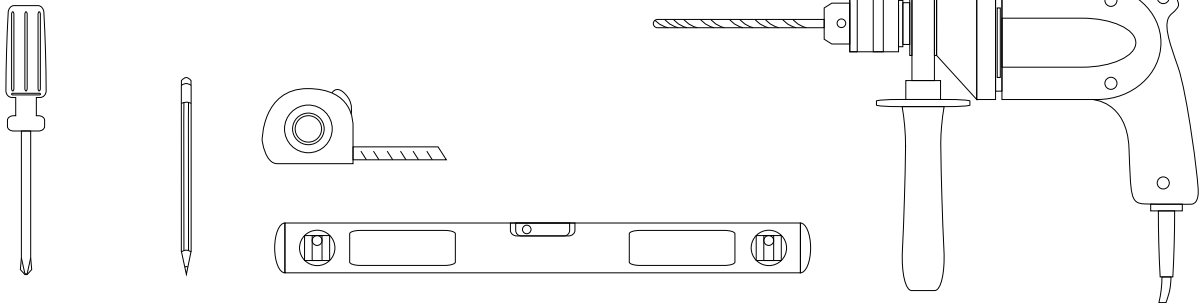

METAL WALL CABINET

Series Qubo

Installation notes:

Install this product according to the installation guide.
Choose fitting hardware according to wall material.

Installation tools not included:

Parts supplied:

X4

X4