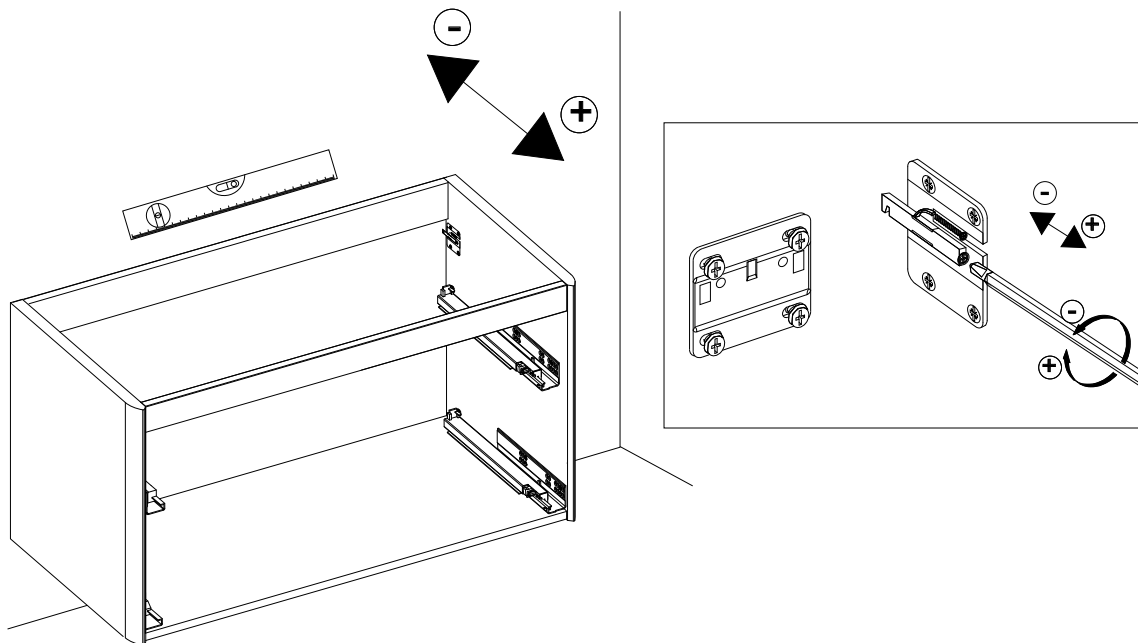

**Step 3**

Place the wall brackets on the finished wall and install at the locations drilled with the screws as shown here.

According to measures taken on step 2, make drills with diameter 0,3in. For each wall plate must be made 4 holes. Then insert nylon rawlplug for each drill.

Fix wall plate to wall using screws. After that plates are strongly fixed on wall, you can install vanity on wall.

**Step 4**

It is possible to adjust the vanity using the adjusting screws.

4

**Step 5**

Fully extend the slide rails out. Place the drawer into the slide rails. To secure drawer, close the drawer until a series of clicks are heard.

**Installation notes:**

Faucet and silicone are not included.  
 All sizes of sinks are subject to tolerance:  
 +/- 0.40 inches (ceramic) and +/- 0.20  
 inches (glass and resin)

**Sink assembly**

Install the faucet to the top and drains to the sink. Refer to the faucet and drain manufacturer's instructions.  
 Complete the faucet connections. Run water and check for leaks.  
 Apply a bead of silicone behind the top surface to the finished wall.