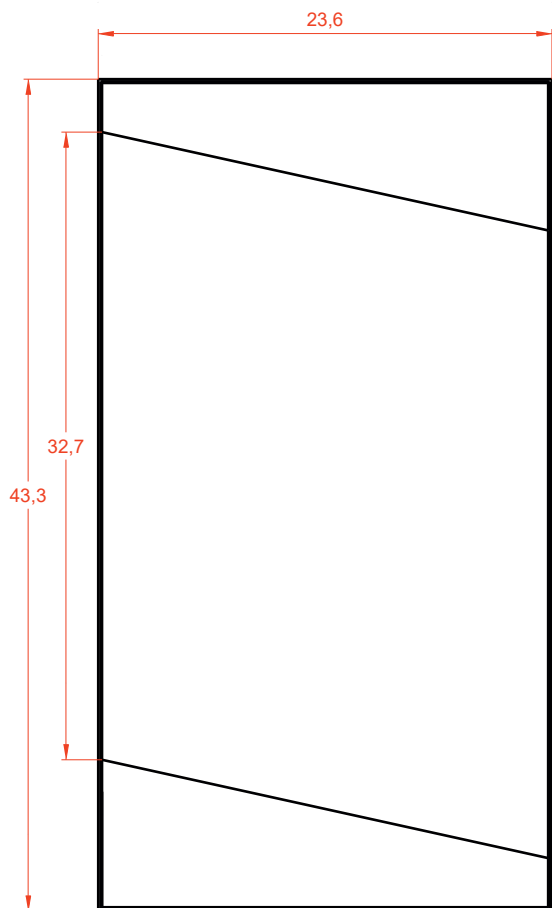

# MIRROR

Series Qubo - Art. 45050

**Features:**

- 21 W, 1500 Lm
- Includes adjustable support
- Fully finished backboard
- Includes installation hardware
- Metal frame

Top view

Front view

Back view

LUXURY ITALIAN  
FURNITURE