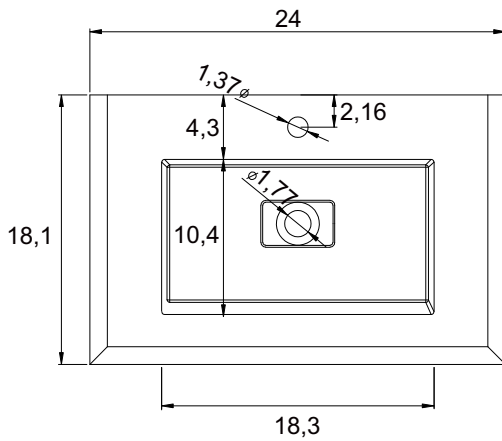

Installation notes:

Faucet and silicone are not included.
All sizes of sinks are subject to tolerance:
+/- 0.40 inches (ceramic) and +/- 0.20
inches (glass and resin)

Sink assembly

Install the faucet to the top and drains to the sink. Refer to the faucet and drain manufacturer's instructions.
Complete the faucet connections. Run water and check for leaks.
Apply a bead of silicone behind the top surface to the finished wall.

RESIN BASIN ART. 50236

Top view of sink