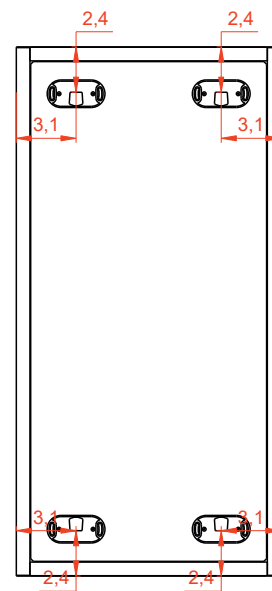

It's all
about the
experience

BADEN HAUS S.p.A.
SINCE 1979
www.badenhaus.it

HANGING CABINET

Series Qubo - Art. 54974/54975

Features:

Includes adjustable support

Includes installation hardware

Micro-Density Fiberboard (MDF) construction

Side view

Back view