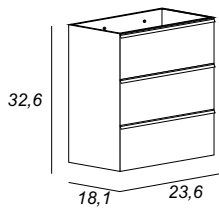

It's all
about the
experience

BADEN HAUS S.p.A.
SINCE 1979
www.badenhaus.it

QUBO

Series

Features:

- Drawers soft-close
- Includes fully adjustable drawer sliders
- Fully finished interiors
- Includes installation hardware

Notes:

All sizes of vanities are subject to tolerance,
+/- 0.40 inches

Side view for plumbing

Back view for plumbing