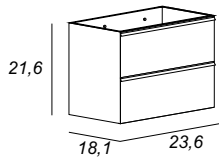

It's all
about the
experience

BADEN HAUS S.p.A.
SINCE 1979
www.badenhaus.it

QUBO

Series

Features:

- Drawers soft-close
- Includes fully adjustable drawer sliders
- Fully finished interiors
- Includes installation hardware

Notes:

All sizes of vanities are subject to tolerance,
+/- 0.40 inches

Side view for plumbing

Back view for plumbing