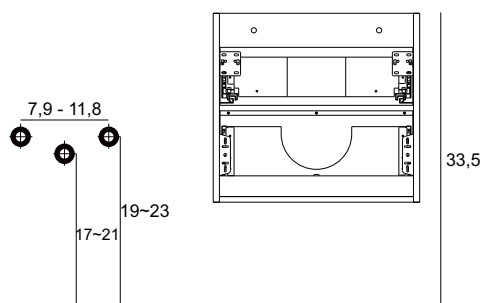

Back view for plumbing