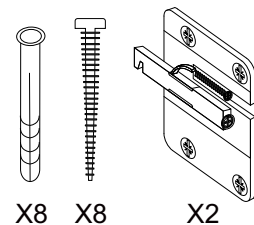

Installation notes:

Install this product according to the installation guide
Special site preparation is required.

Wall bracing and Baden Haus supplied hardware are recommended.

The plumbing must be roughed into the plumbing cutout area of the vanity.

Refer to the sink rough-in and the vanity rough-in for proper placement. The water supply and drain lines must be installed before installing the vanity.

Installation tools not included:

Materials Included:

- 8 nylon rawlplug
- 8 screws
- 2 wall plate