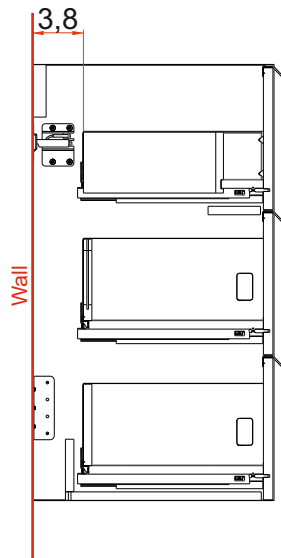

It's all
about the
experience

BADEN HAUS S.p.A.
SINCE 1979
www.badenhaus.it

QUBO

Series

Features:

- Drawers soft-close
- Includes fully adjustable drawer sliders
- Fully finished interiors
- Includes installation hardware

Notes:

All sizes of vanities are subject to tolerance,
+/- 0.40 inches

Side view for plumbing

Back view for plumbing