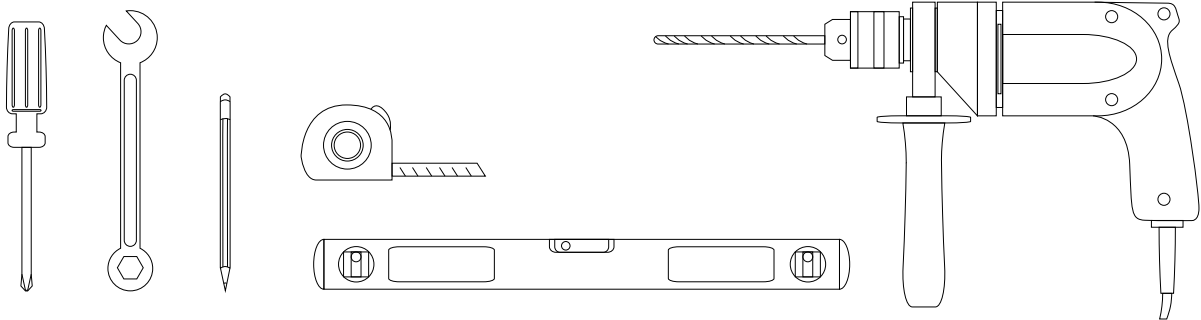

Installation notes:

Install this product according to the installation guide
Special site preparation is required.

Wall bracing and Baden Haus supplied hardware are recommended.

The plumbing must be roughed into the plumbing cutout area of the vanity.

Refer to the sink rough-in and the vanity rough-in for proper placement. The water supply and drain lines must be installed before installing the vanity.

Installation tools not included:

Materials Included:

- 8 nylon rawlplug
- 8 screws
- 2 wall plate