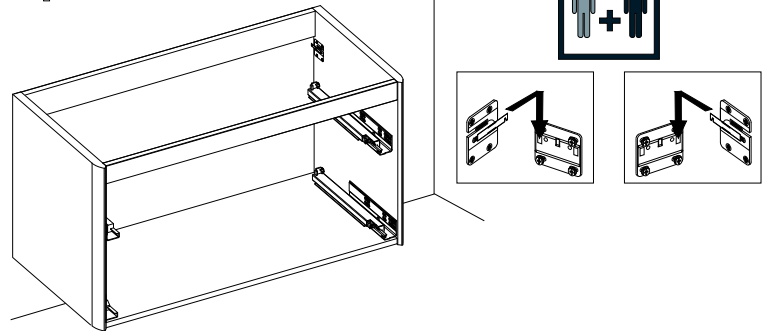

**Step 3**

Place the wall brackets on the finished wall and install at the locations drilled with the screws as shown here.

According to measures taken on step 2, make drills with diameter 0,3in. For each wall plate must be made 4 holes. Then insert nylon rawlplug for each drill.

Fix wall plate to wall using screws. After that plates are strongly fixed on wall, you can install vanity on wall.

**Step 4**

It is possible to adjust the vanity using the adjusting screws.

4

**Step 5**

Fully extend the slide rails out. Place the drawer into the slide rails. To secure drawer, close the drawer until a series of clicks are heard.