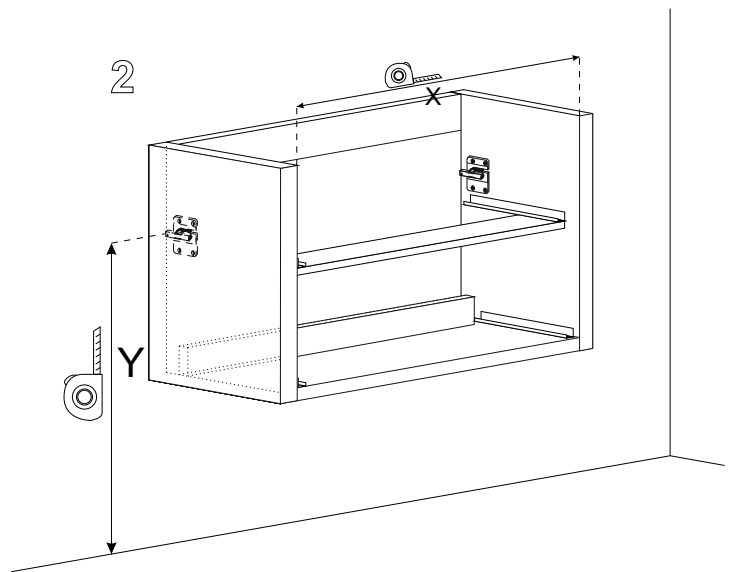

**Installation tools not included:**

**Materials Included:**

- 8 nylon rawlplug
- 8 screws
- 2 wall plate

**Step 1**

Pull out completely the drawers and take off from the slide rails.

**Step 2**

Determine the ideal location of your new vanity. Mark the holes and drill pilot holes in the dry wall.

**Step 3**

Place the wall brackets on the finished wall and install at the locations drilled with the screws as shown here.

According to measures taken on step 2, make drills with diameter 0,3in. For each wall plate must be made 4 holes. Then insert nylon rawlplug for each drill.